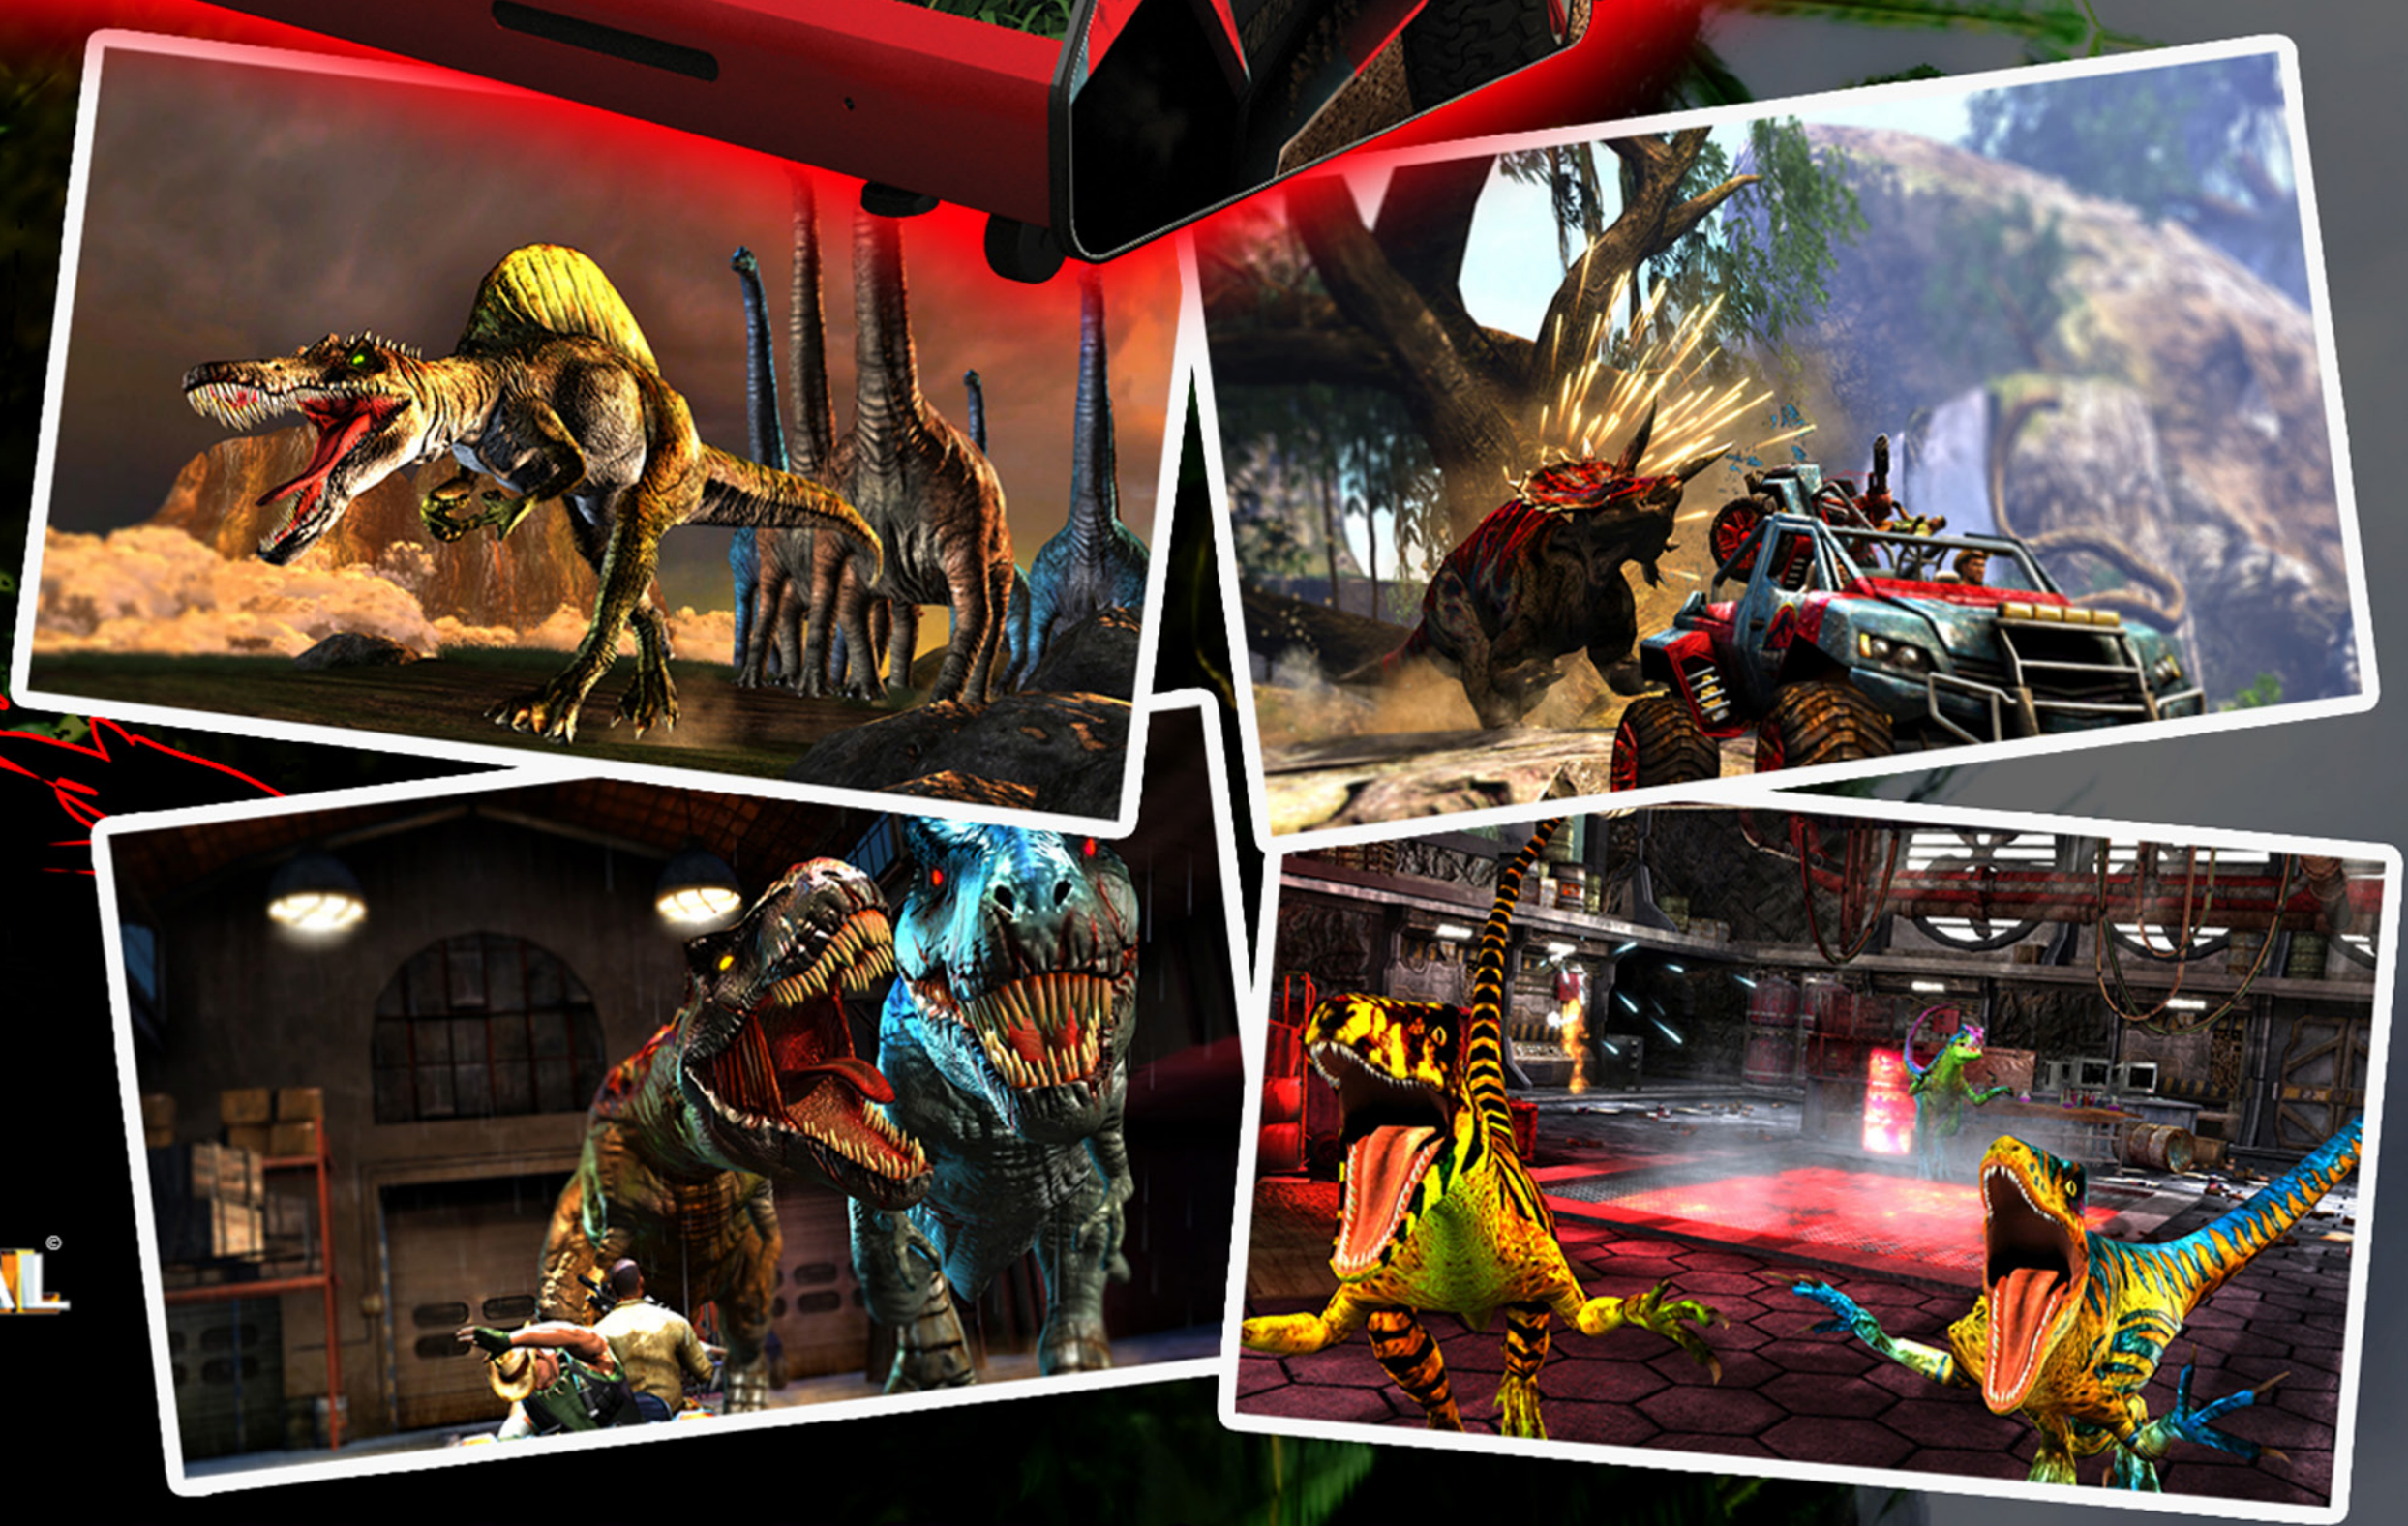

THE **KING** OF EARNINGS!  
PLAY THE MOVIE!

- 55" HD LED SCREEN
- OVER 1000 LED'S
- 9 ACTION PACKED LEVELS
- OVER 30 DINOSAURS
- THEATER QUALITY SOUND
- 3 FOOT T REX TOPPER

DIM: 53"W X 80"D X 103"H  
WEIGHT: 800 LBS.