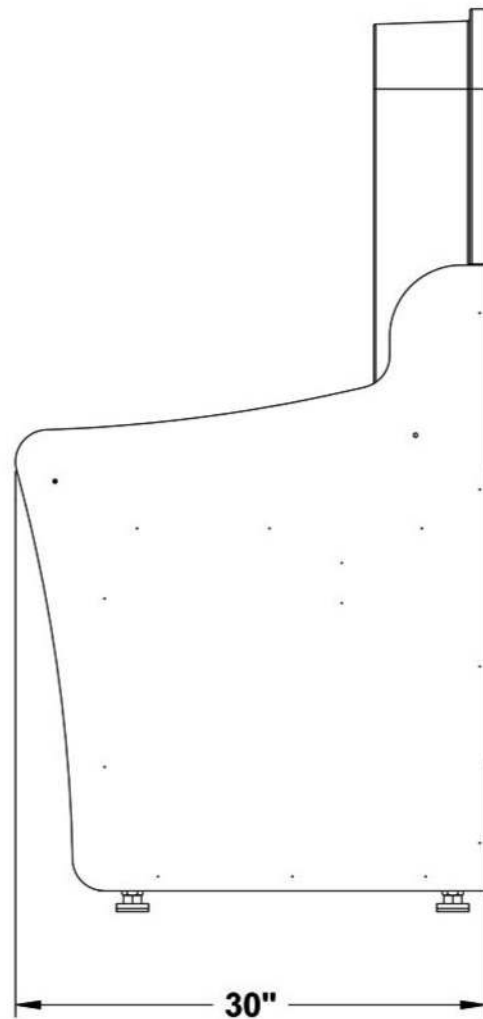

A New Version of a BSR Classic

Special Edition Whac-A-Mole

- Coin-Op
- Coin-Op With Ticket Redemption
- Total Electronic

Dimensions

28" Wide

56" Tall

29½" Deep

427 15th St. • Daytona Beach, FL • 32117
Phone 386•677•0761 Fax 386•677•0794
www.bobsspacracers.com

WSEC0010607

TM & ©2005 Bob's Space Racers, Inc.

WHAC-A-MOLE (SE & HOME)

Power Requirements	
3 amps	120 V
Crated Dimensions & Weight	
36" Long x 40" Wide x 64" High	
Weight: 255 lbs.	

Bob's Space Racers, Inc.