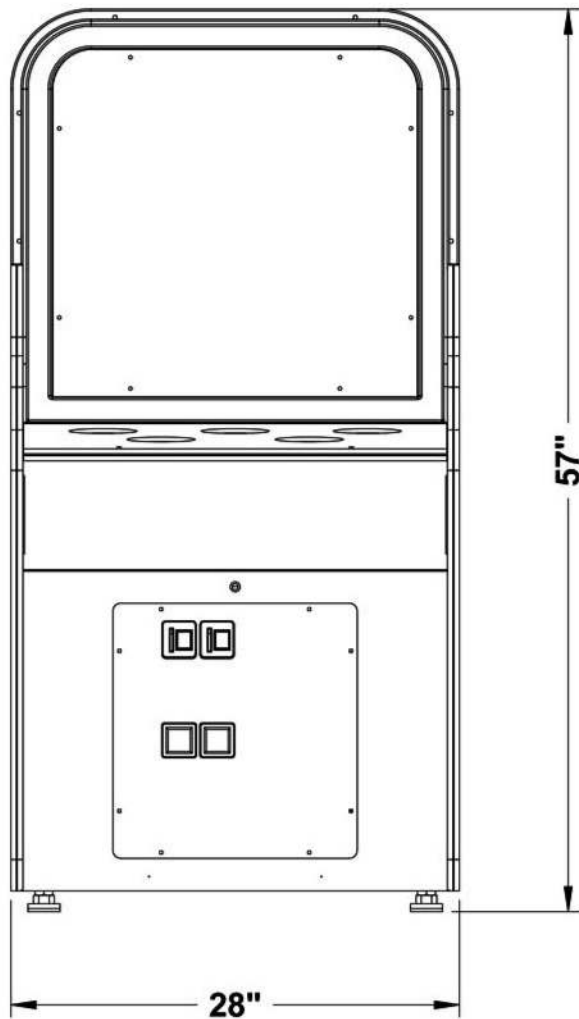

A New Version of a BSR Classic

Special Edition Whac-A-Mole

- Coin-Op
- Coin-Op With Ticket Redemption
- Total Electronic

Dimensions

28" Wide

56" Tall

29½" Deep

427 15th St. • Daytona Beach, FL • 32117
Phone 386•677•0761 Fax 386•677•0794
www.bobsspacracers.com

WSEC0010607

TM & ©2005 Bob's Space Racers, Inc.

WHAC-A-MOLE (SE & HOME)

Power Requirements	
3 amps	120 V
Crated Dimensions & Weight	
36" Long x 40" Wide x 64" High	
Weight: 255 lbs.	

Bob's Space Racers, Inc.