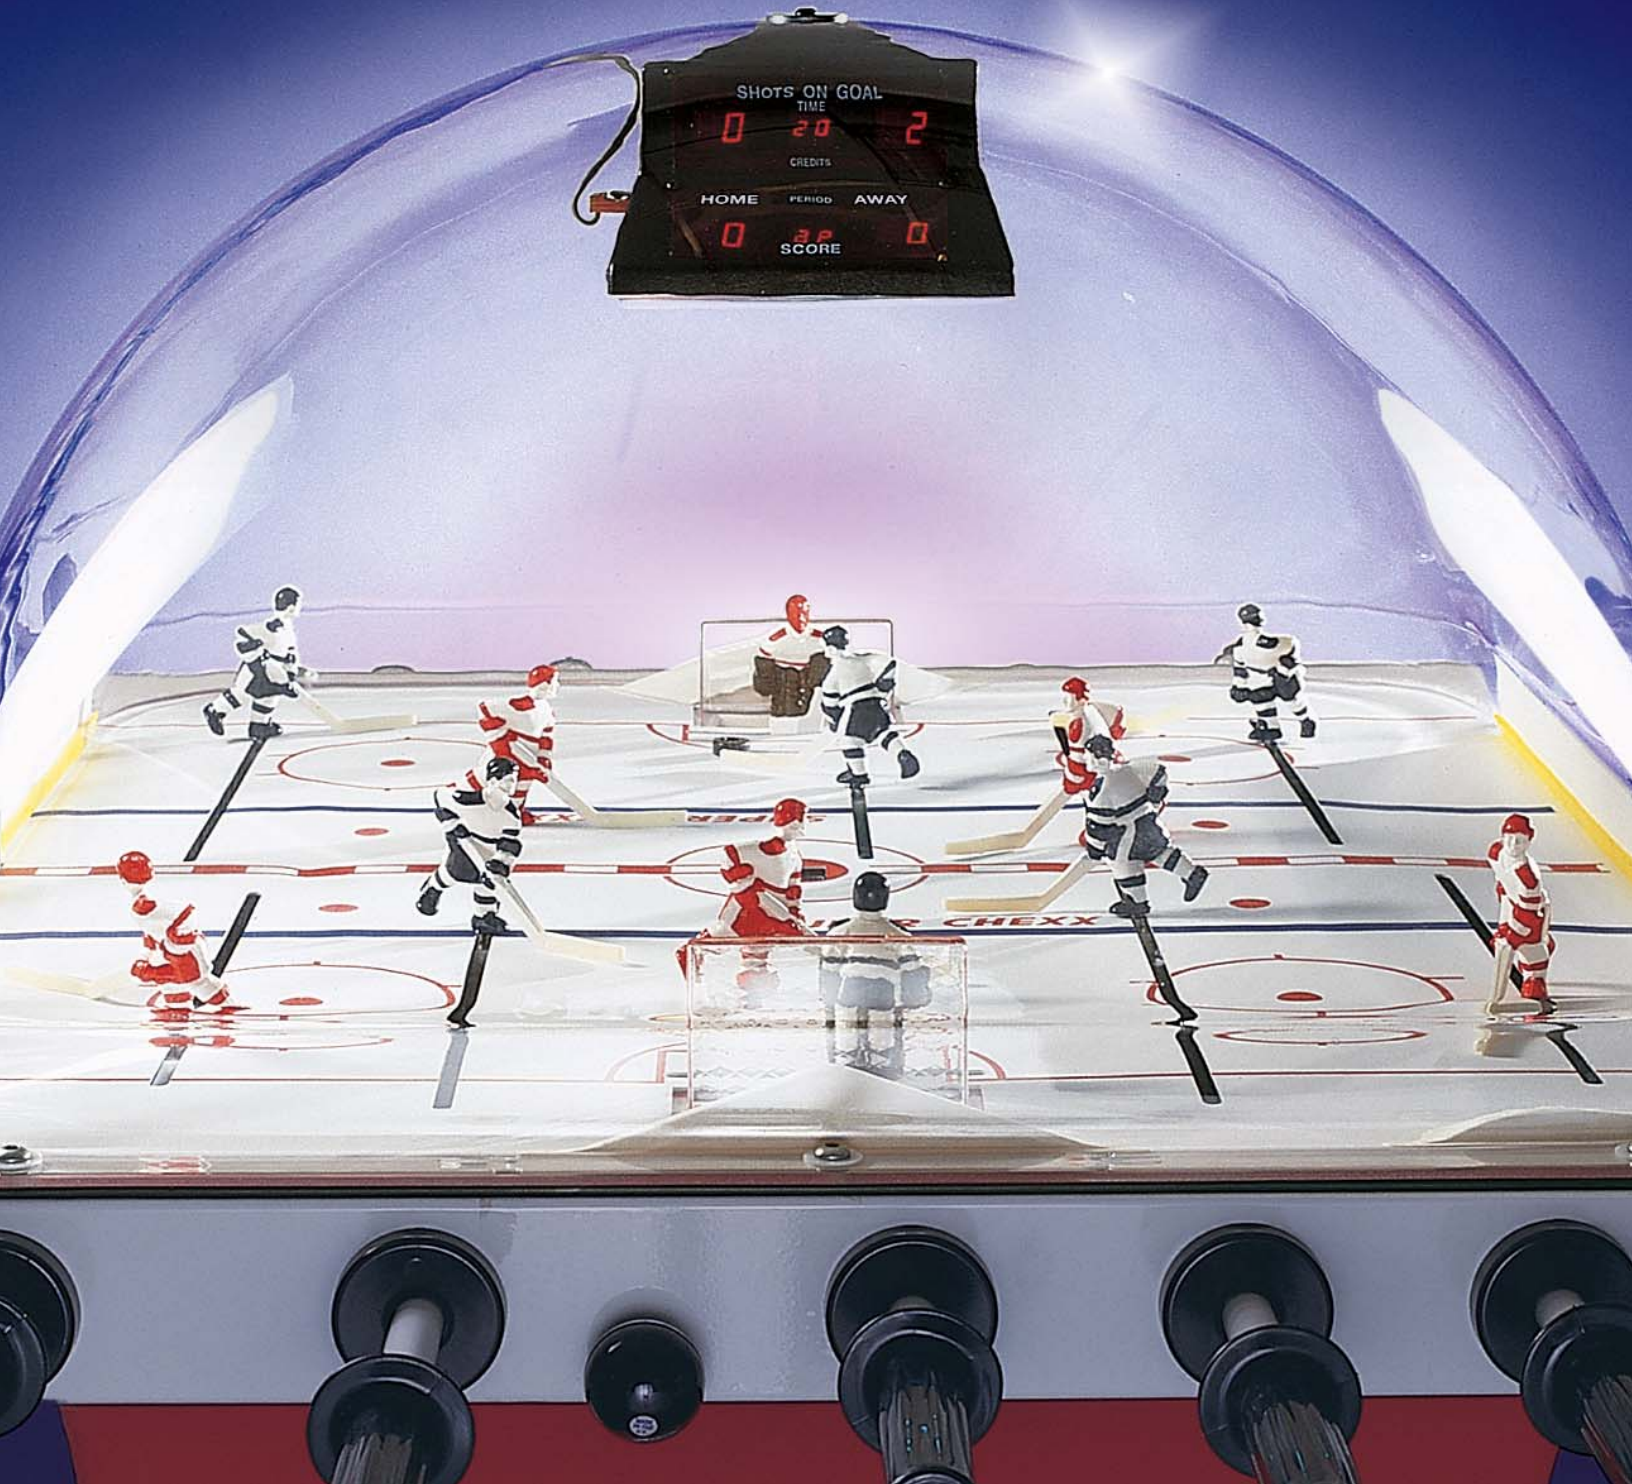

SUPER CHEXX™

*...the Legend
Continues to Skate*

Created 19 years ago, it is still the most popular bar game ever!
Super Chexx is competition at its best. It is the ultimate head-to-head challenge.

SUPER CHEXX™

...the Legend
Continues to Skate

- Indestructible lexan dome is built to last

- Aluminum cabinet and plastic base make this the most durable coin-op game ever created

- All new electronics and realistic sounds put the players in the middle of their favorite hockey arena

Dimensions: 51" h x 55" w x 36" d
Approximate weight: 185 lbs.

Where the Pucks Meet the Buck\$

Innovative Concepts in Entertainment, Inc.
10123 Main Street • Clarence, New York 14031
Phone: 716•759•0370 • Fax: 716•759•0390
Visit us on the Web at: www.icegame.com