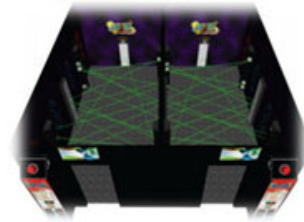

Award winning laser maze...

Lazer Frenzy is an exciting new arcade-style laser maze attraction that is captivating the world with its high-tech interactive game play and its use of lasers, mirrors, haze, effects, and unique theming. Inside the Lazer Frenzy laser maze your guests will enjoy completing a variety of objectives while being surrounded by a web of laser beams they must navigate carefully just like in the spy movies to achieve the high score and complete their mission.

Profit from Frenzy...

- **SINGLE MAZE Package** (Approximate size: 10 ft. BY 20 ft.)
The original maze that started it all and won the Best New Product award; perfect for any location
- **DUELING MAZE Package** (Approximate size: 16 ft. BY 20 ft.)
Double your fun and maximize your profits for high traffic venues with this double Frenzy configuration
- **CUSTOM MAZE Package** (Any size, configuration, theme, mission objective, etc.)
Need something unique, something for your museum or science center or other venue, we can design it