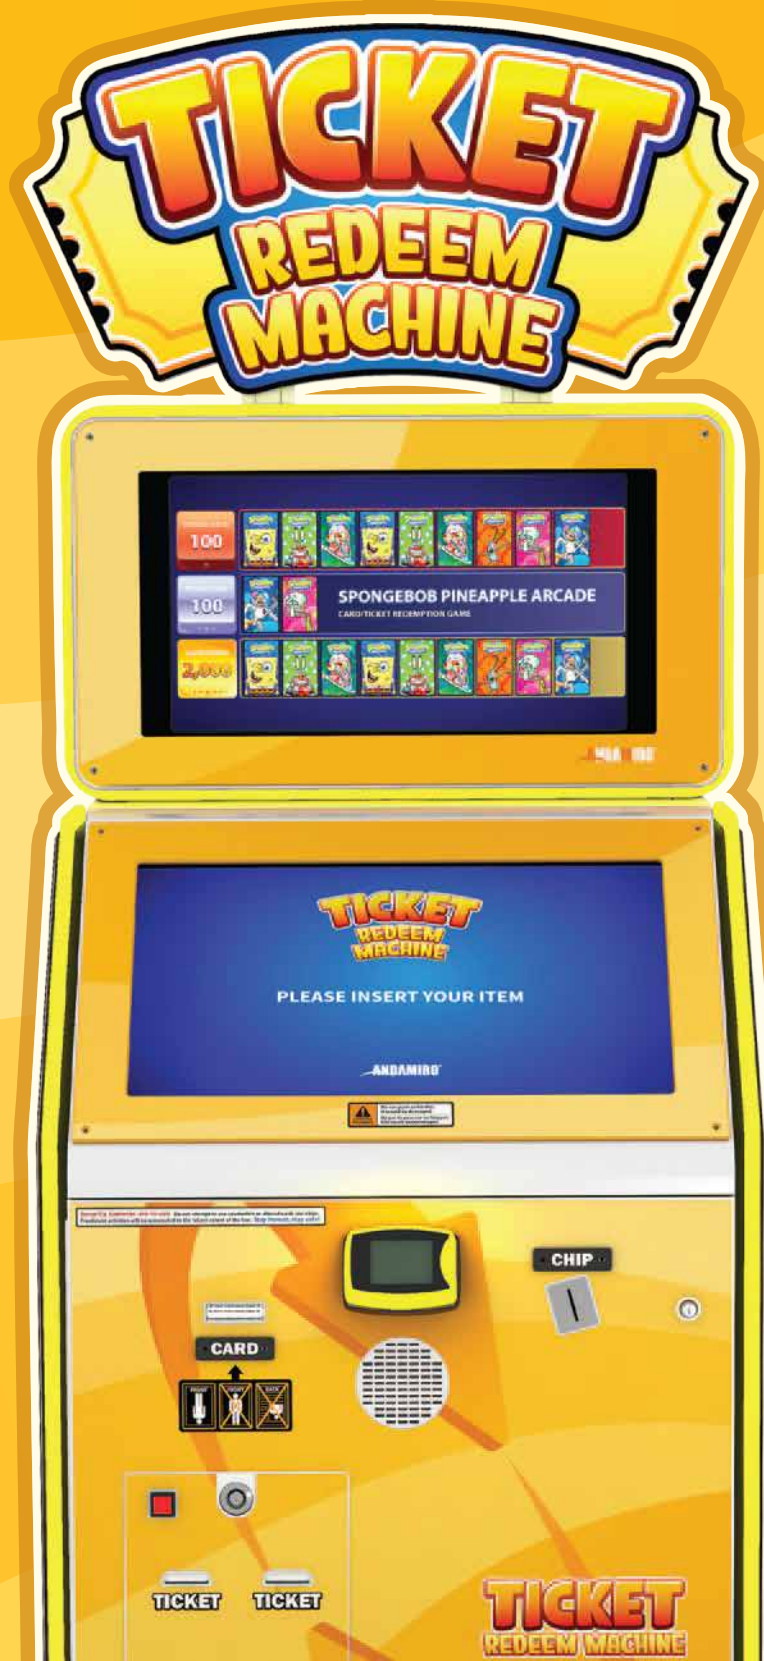

Where Cards Become Tickets!

Next-generation self-service kiosk redeems in-game collectible cards and colored chips — *faster and smarter*.
Made for all game rooms to cut labor and curb losses.

Engineered for Redemption Efficiency

- Sleek design with integrated display and professional black accents.
- Rugged construction with an all-steel internal framework.
- LED trim on façade features color-changing effects.
- Supports barcoded and RFID cards from Andamiro and other amusement machine manufacturers.
- Configurable for custom product types with reward tiers: Normal, Special and Super Bonus.
- Recognizes completed bonus sets and issues ticket value or points accordingly.
- Compatible with industry-standard swipe card systems.
- USB and email-based bookkeeping exports.
- Software and product content updates supported via USB and internet connection.
- Dual-screen layout with a 27" touchscreen and 23.8" video monitor provides intuitive user experience.
- Video-capable top display enables idle screen branding, promotional loops and instructional content.
- Optional dual ticket dispenser support enables operation in paper ticket venues.

Width: 33 ins. (825mm)
Depth: 28 ins. (708mm)
Height: 85 ins. (2169mm)
...w/o marquee: 65 ins. (1651mm)
Weight: 287 lbs. (134kg)
Power consumption: 130W (max 180W) / 1-2A

The Redeem Machine™ is a trademark of Andamiro.