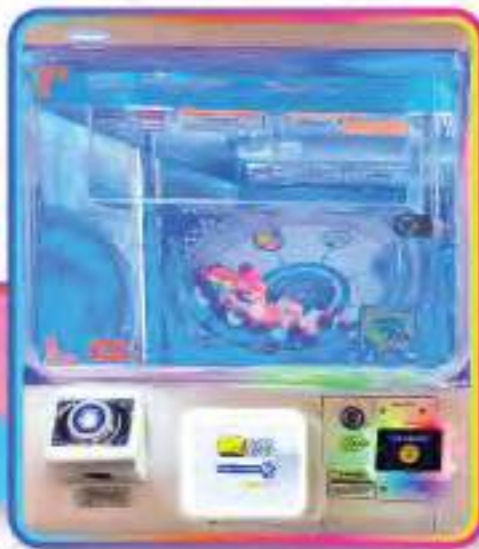

ROTARY

SMALL PRIZE VENDING

DISPLAY

MINI CUBE PRIZE WOR

PEG

WIN FALL STYLE GAME

CAPSULE

VENDING CAPSULE

MINI GAMEPLAY DISPLAY

CLAW

CLASSIC GRAB CLAW GAME

MINI CUBE - PRIZE WORLD FREQUENTLY ASKED QUESTIONS

WHAT IS MINI CUBE - PRIZE WORLD?

MINI CUBE - PRIZE WORLD IS A MODULAR PRIZE MERCHANDISER GAME MADE UP OF COMPACT CUBES THAT CAN FUNCTION AS PART OF A LARGER SETUP. EACH CUBE IS A SELF-CONTAINED GAME WITH VIBRANT DESIGN & LED LIGHTING.