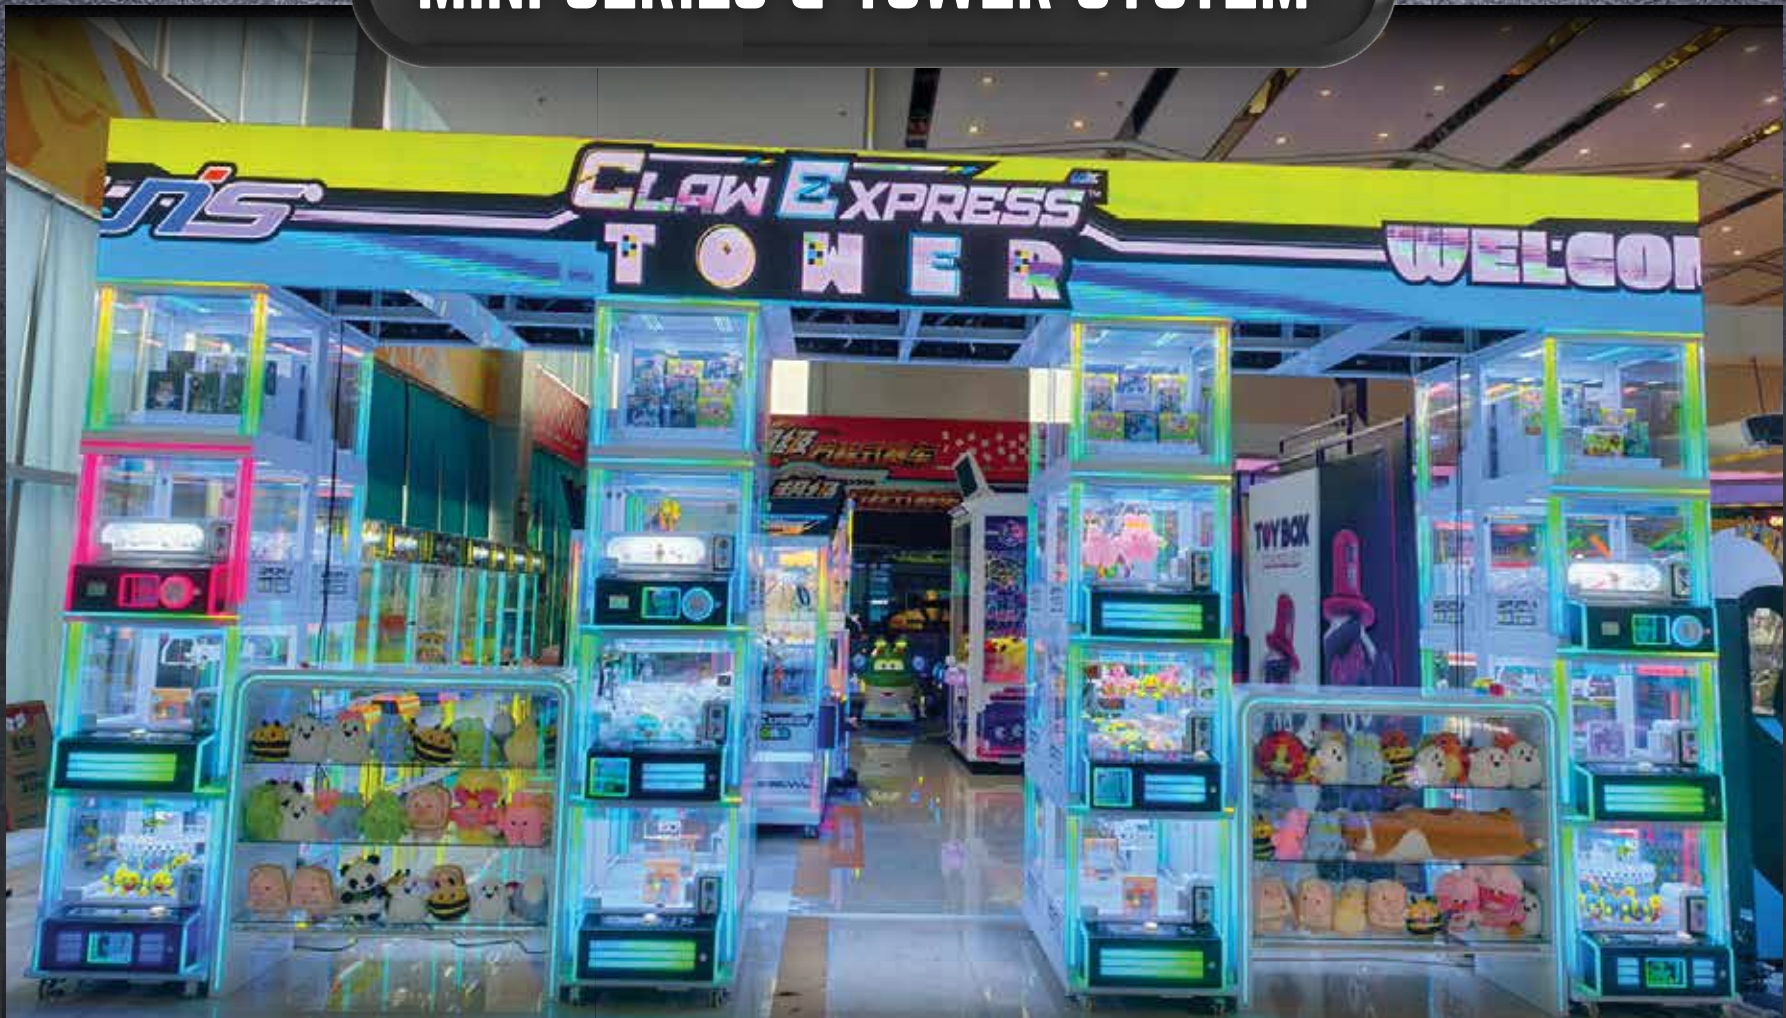

BETSON™

CLAW EXPRESS™

UNIS®

MINI SERIES & TOWER SYSTEM

A MODULAR, STACKABLE, AND SCALABLE PRIZE GAME SYSTEM

WHAT IS **CLAW EXPRESS™** **MINI** SERIES?

The **Claw Express™ MINI Series** is a groundbreaking modular prize game system that transforms the traditional arcade experience into an eye-catching, customizable, and interactive attraction.

Each unit is a self-contained cube offering one of five distinct prize game experiences:

- **MINI Crane** – Classic claw grab
- **MINI Capsule** – Capsule vending
- **MINI Cutter** – Precision string-cutting challenge
- **MINI Catcher** – Spinning prize skill game
- **MINI Storage** – Display or backup storage cube

W25.0" x D27.8" x H25.0"

FLEXIBLE, SCALABLE & BUILT FOR IMPACT

- Cubes stack safely and connect seamlessly, allowing operators to build layouts from countertop rows to full **Claw Express™ walls** or the **Tower**.
- The Tower stands over 3 meters tall and features customizable LED signage for branding, animations, or event promos.
- Display counters between towers offer merchandising space for plush, products, or themed decor.
- The result: a modular, scalable system that delivers interactive gameplay and acts as a marketing magnet and foot traffic generator.

- LED signage enables dynamic branding and themed activations
- Display counters combine retail merchandising with gameplay
- Supports custom layouts: towers, sidewalls, centerpieces, or clusters

A BOLD, ONE-OF-A-KIND CONCEPT