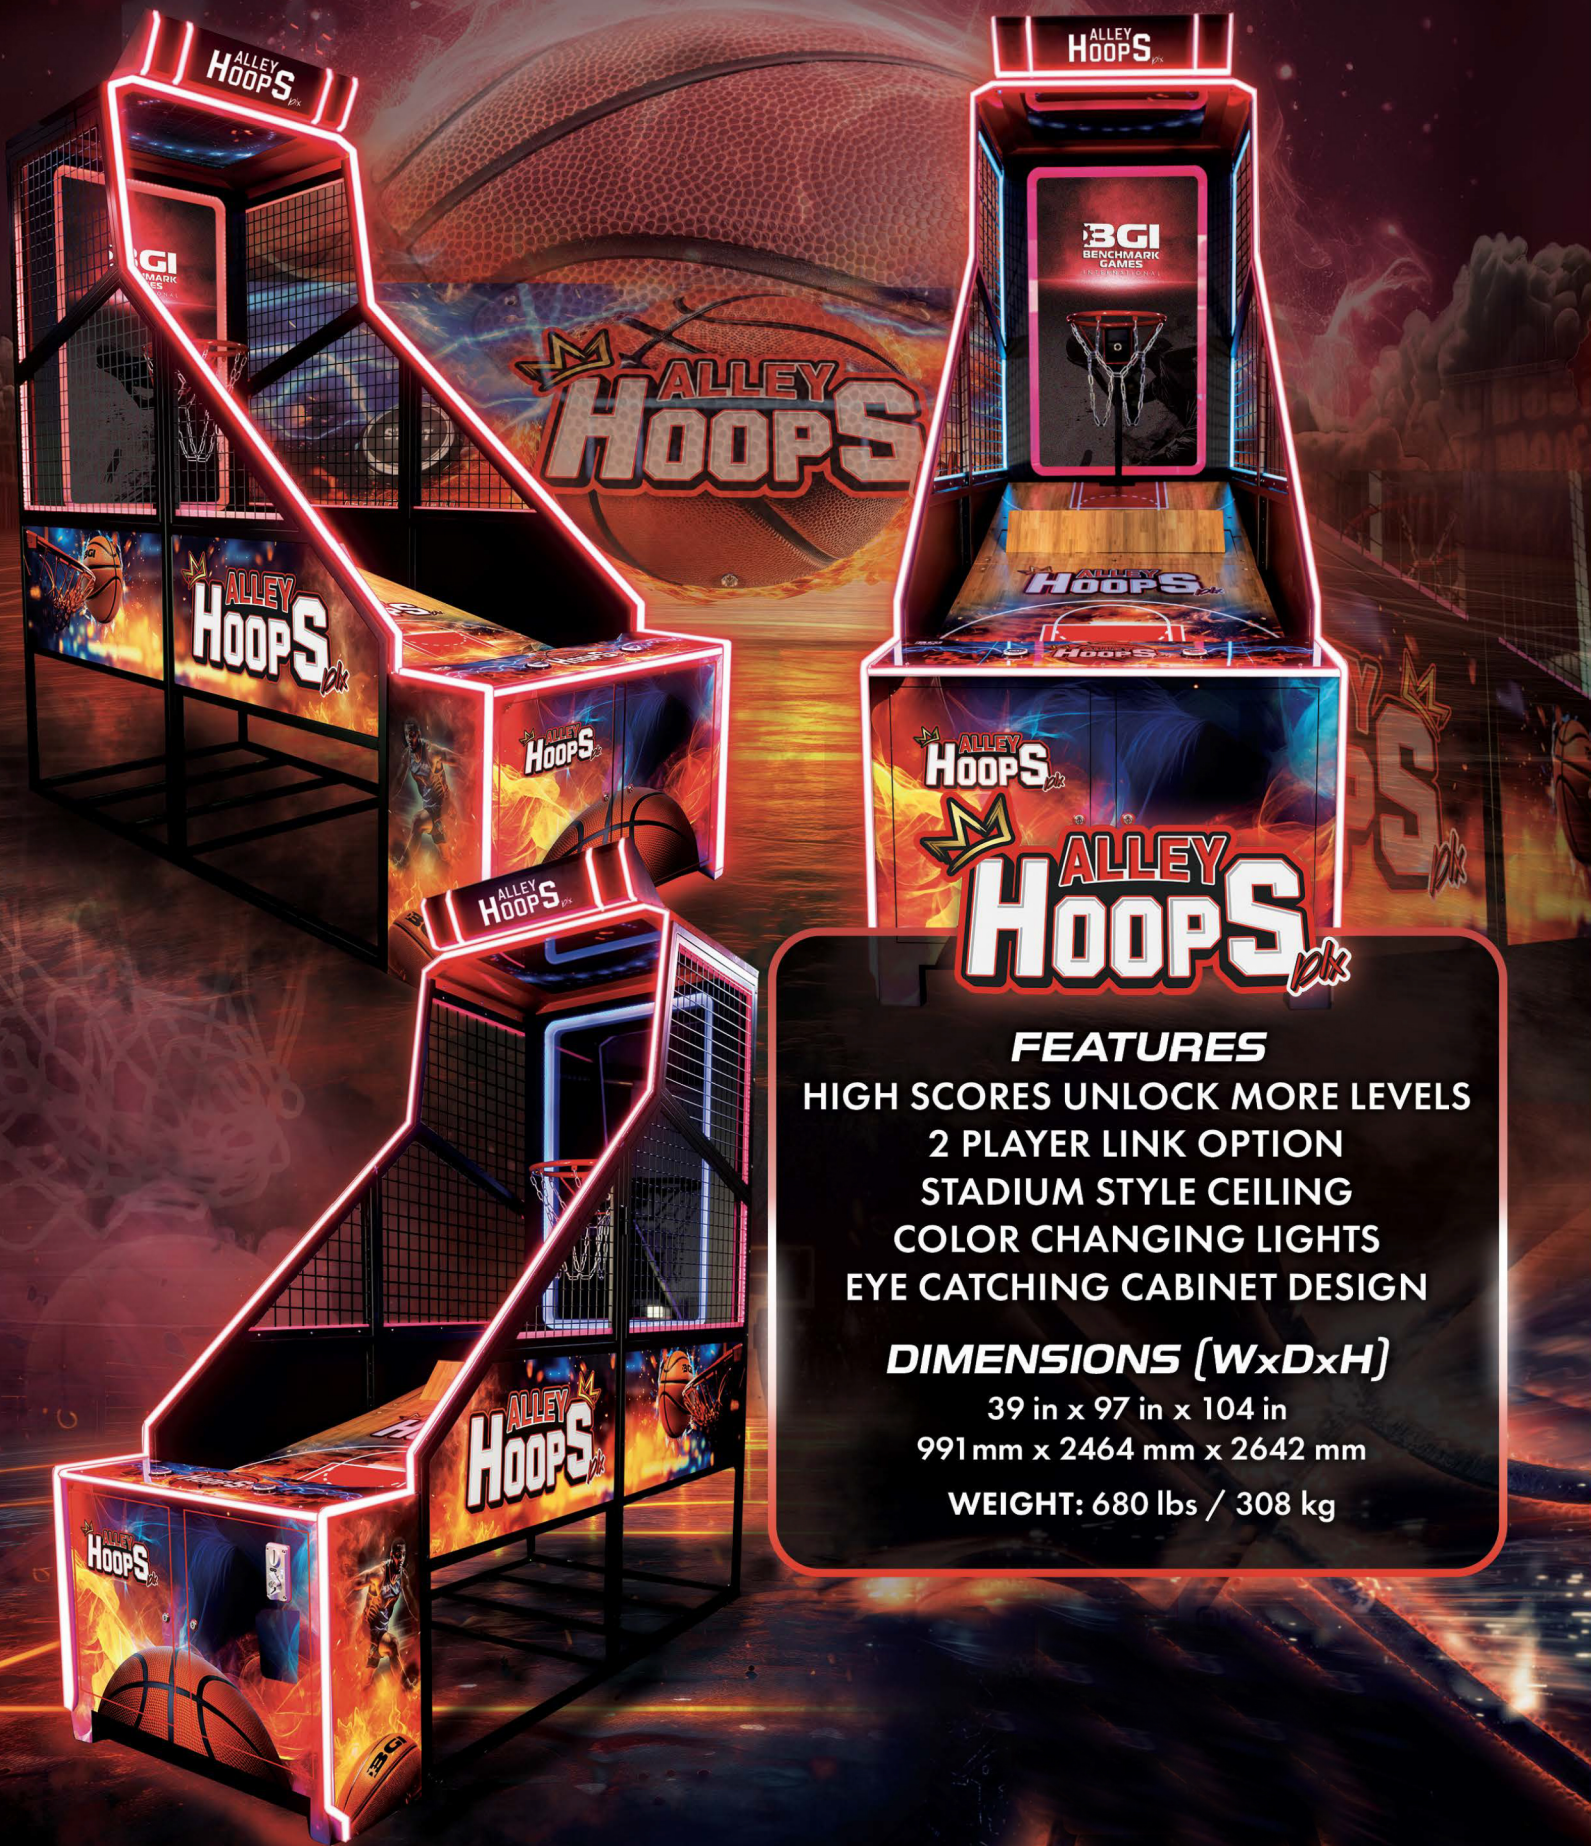

ALLEY HOOPS *pk*

FEATURES

- HIGH SCORES UNLOCK MORE LEVELS
- 2 PLAYER LINK OPTION
- STADIUM STYLE CEILING
- COLOR CHANGING LIGHTS
- EYE CATCHING CABINET DESIGN

DIMENSIONS (WxDxH)

- 39 in x 97 in x 104 in
- 991 mm x 2464 mm x 2642 mm
- WEIGHT: 680 lbs / 308 kg