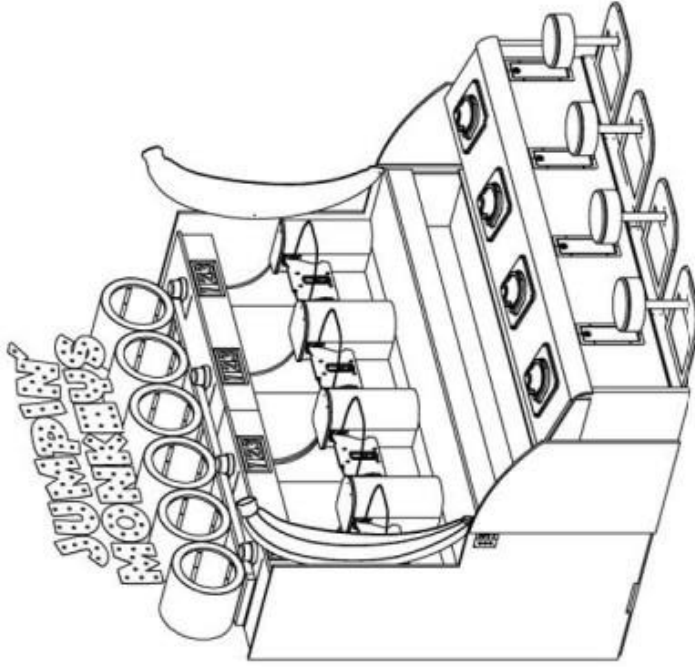

JUMPIN' MONKEYS

FEC Model Group Game Attendant Free

FEC JUMPIN' MONKEYS

POWER REQMT.	GAME SIZE	'A' DIM. LENGTH	'B' DIM. LENGTH	'C' DIM. LENGTH
(1) 110V - 10 AMP	4 UNIT	123"	111 1/2"	96 3/16"
(1) 110V - 10 AMP	5 UNIT	153"	111 1/2"	96 3/16"
(1) 110V - 10 AMP	6 UNIT	183"	111 1/2"	96 3/16"