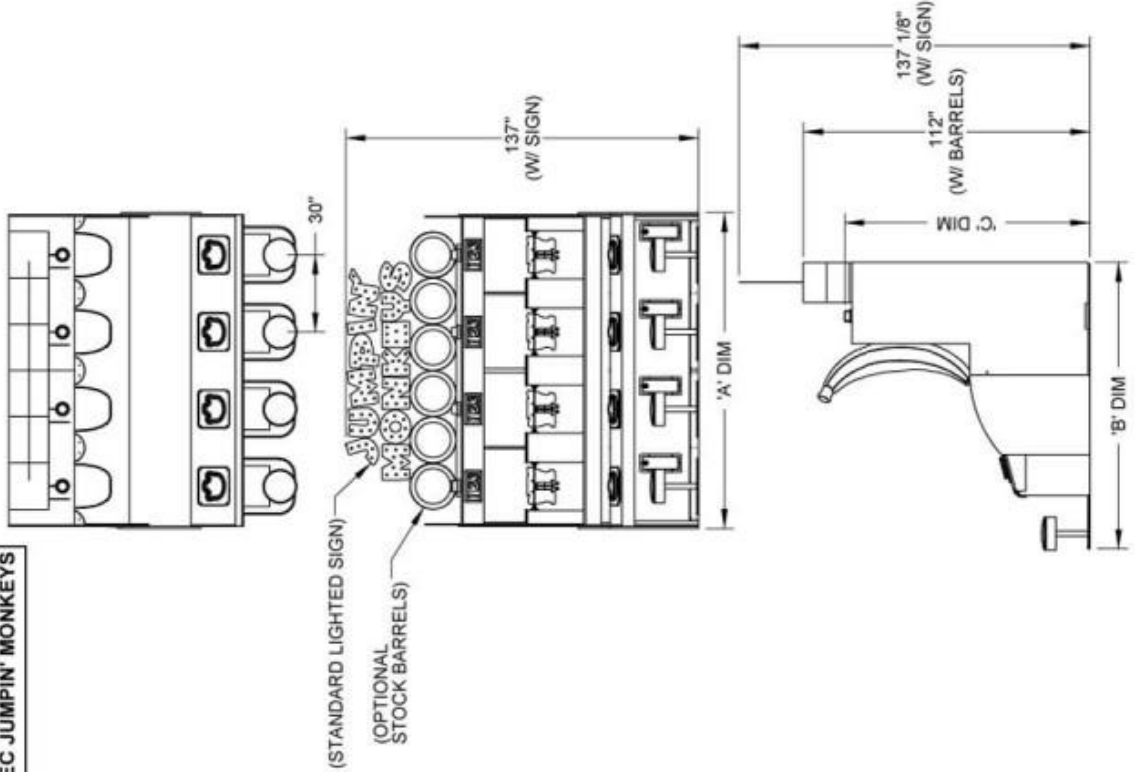

JUMPIN' MONKEYS

FEC Model Group Game Attendant Free

FEC JUMPIN' MONKEYS

POWER REQMT.	GAME SIZE	'A' DIM. LENGTH	'B' DIM. LENGTH	'C' DIM. LENGTH
(1) 110V - 10 AMP	4 UNIT	123"	111 1/2"	96 3/16"
(1) 110V - 10 AMP	5 UNIT	153"	111 1/2"	96 3/16"
(1) 110V - 10 AMP	6 UNIT	183"	111 1/2"	96 3/16"