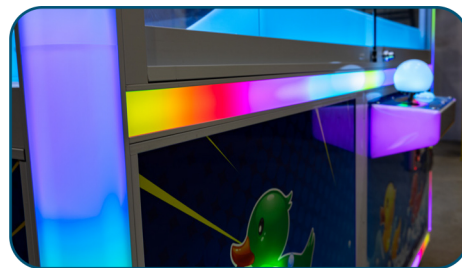

BRING IN KING SIZE EARNINGS!

COAST TO COAST
ENTERTAINMENT

OVERVIEW

Get ready to experience the heart-pounding excitement, and the sheer joy of conquering the King Sized Duck Catcher. Can you become the ultimate crane game champion? The kingdom is waiting for you!

COLORFUL LED RGB LIGHTING

LARGE RUBBER DUCK FILL COMPATIBLE

BRIGHT LIGHTED MARQUEE

OF PLAYERS

1 Player

DIMENSIONS

(WxDxH):
59in x 60in x 81 in
1498mm x 1524mm x 2057mm

WEIGHT