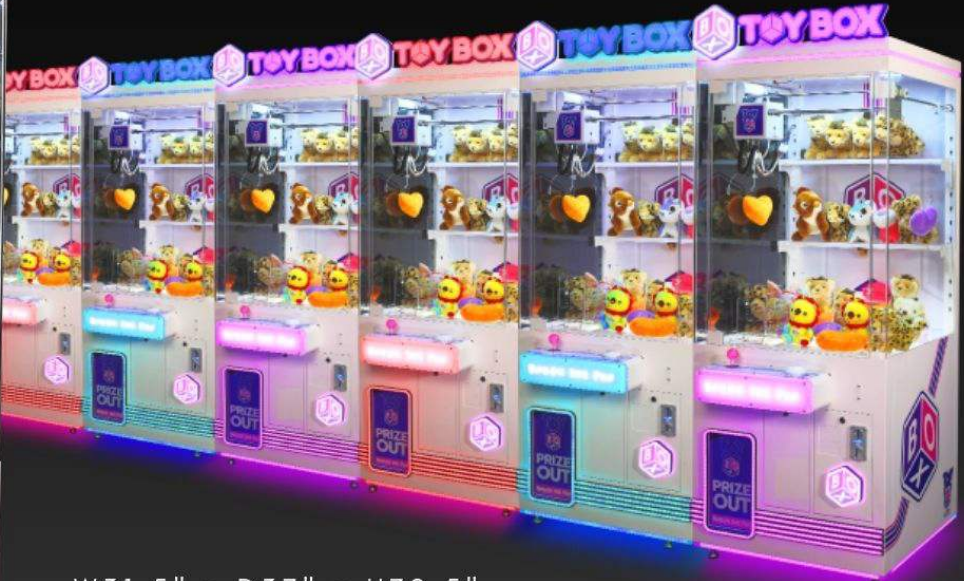

**1-PLAYER**

W31.5" x D37" x H79.5"

# TOY BOX

**THE NEXT GENERATION OF CRANES**

W34" x D20" x H85"

**4-PLAYER**

W63" x D37" x H79.5"

**2-PLAYER**

W31.5" x D38" x H88"

**LCD VERSION**