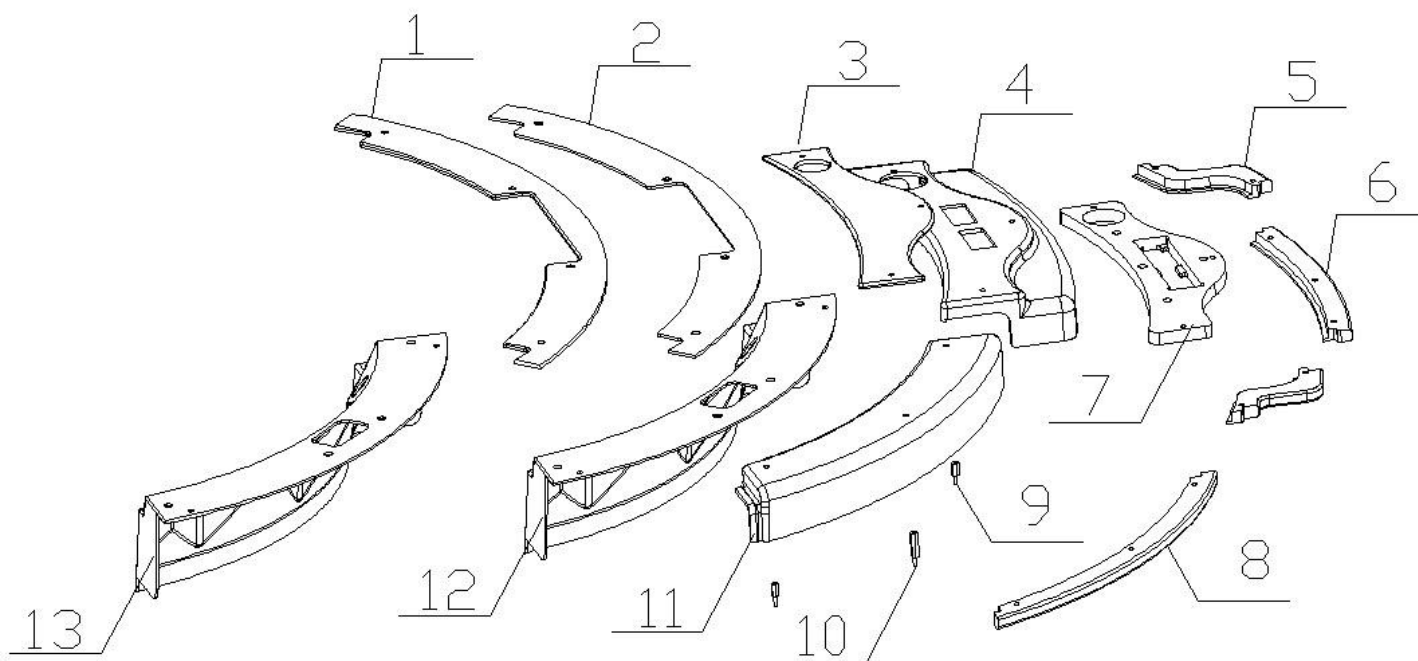

9.7 Control Panel Assembly

No.	Part No.	Drawing NO.	Name	Qty
1	T151-248-000	PQXS-1008	Inner circle light plastic C	4
2	T151-247-000	PQXS-1006	Inner circle light plastic A	4
3	T151-249-000	PQXS-1012	Button plate plastic	4
4	T151-235-000	PQXS-1013	Control panel plate	4
5	T151-252-000	PQXS-1100-2	Surrounding light plate B	8
6	T151-251-000	PQXS-1100-1	Surrounding light plate A	4
7	T151-501-000	PQXS-1014	Display mounting board	4
8	T151-253-000	PQXS-1100-3	Surrounding light plate C	4
9	T151-205-000	PQXS-1003	Control panel surrounding column A	8
10	T151-206-000	PQXS-1004	Control panel surrounding column B	4
11	T151-234-000	PQXS-1011	Control panel surrounding plate	4
12	T151-236-000	PQXS-1017	Surrounding plate B	2
13	T151-237-000	PQXS-1018	Surrounding plate A	2