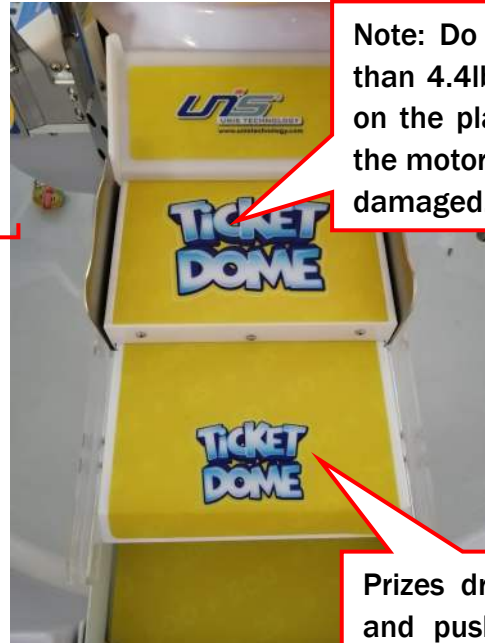

5. HOW TO PLAY

1. 1 Please insert coin(s) /swipe/tap card to play.
2. 2 Aim at ticket rolls and press Button to scoop.
3. 3 Ticket rolls drop down to be collected.
4. 4 Ticket rolls will activate BONUS mode.
5. 4 Press Button to stop the spinning light and try to land on “Win BONUS” for more prizes!

Note: Do not put more than 4.4lb prizes totally on the plate. Otherwise the motor will be damaged.

Prizes drop down and push to win more prizes.