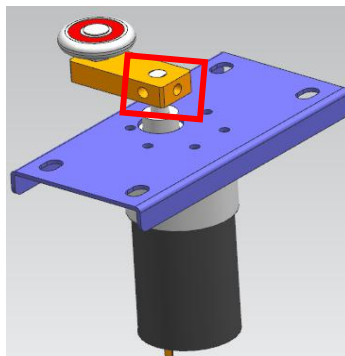

Step 3 Utilize Allen wrench(2.5mm) to loosen 2 screws to remove Pushing crank.

Step 4 Utilize Phillips screwdriver to loosen 6 screws to remove Pusher motor.