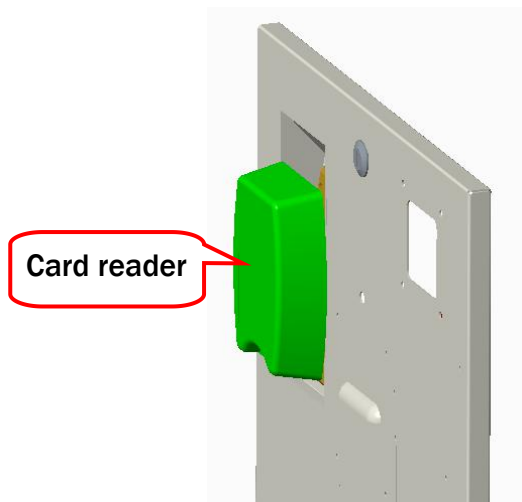

Step 4 Power on the machine.

4.5 Card Reader Installation

Step 1 Locate the Coin door. Open the coin door. Utilize Allen wrench(2.5mm) to loosen 4 screws to remove Card reader plate.

Step 2 Utilize knife or scissors to cut properly decal position for Card reader. Utilize Spanner to loosen 2 nuts indicated by circles. Place Card reader receiver on it and install it by 2 nuts.

Step 3 Place Card reader on it. Utilize Allen wrench(2.5mm) to tighten 4 screws to Card reader. Connect Card reader connector.

NOTE: The installation of the Card reader is to be completed by each individual location. (Not included)