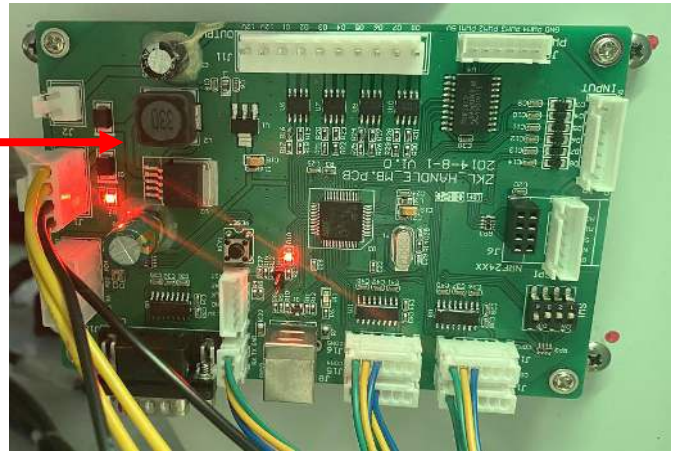

8.2.10 Ticket Dome R IO Board Replacement

Step 1 Open the service door. Unplug IO Board connector.