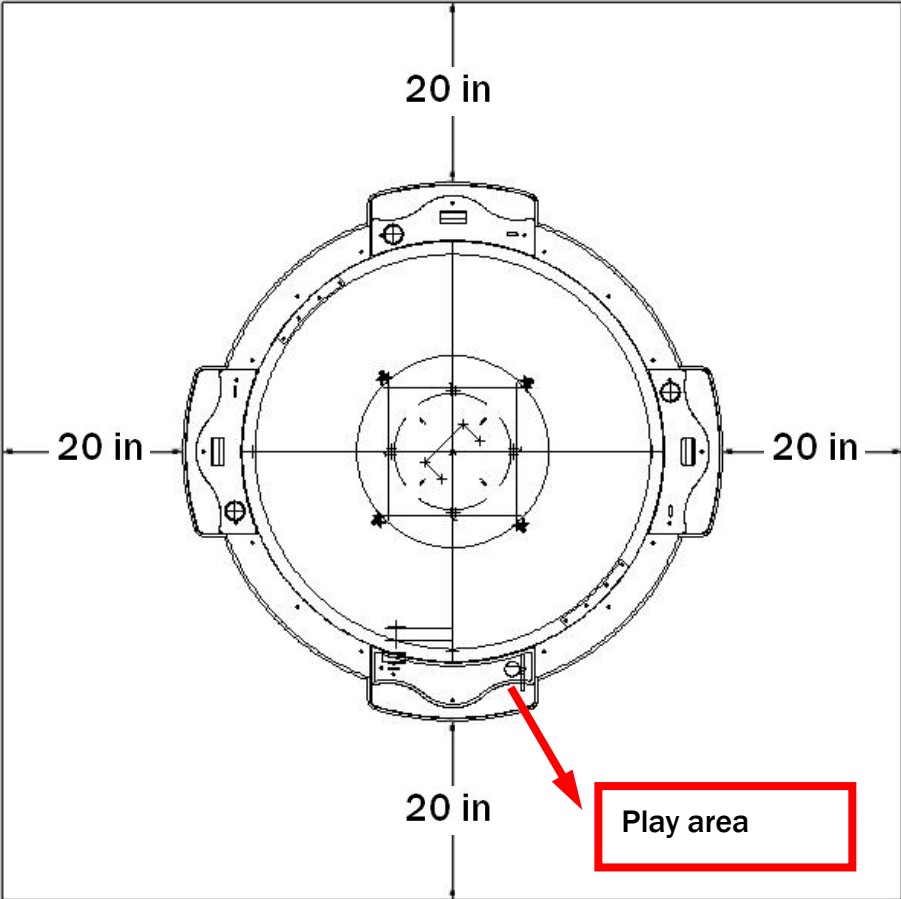

4.3 Play Zone

This machine requires space for playing and for maintenance as shown below.
Leave space around the game upon installation:

Play area: 20 in