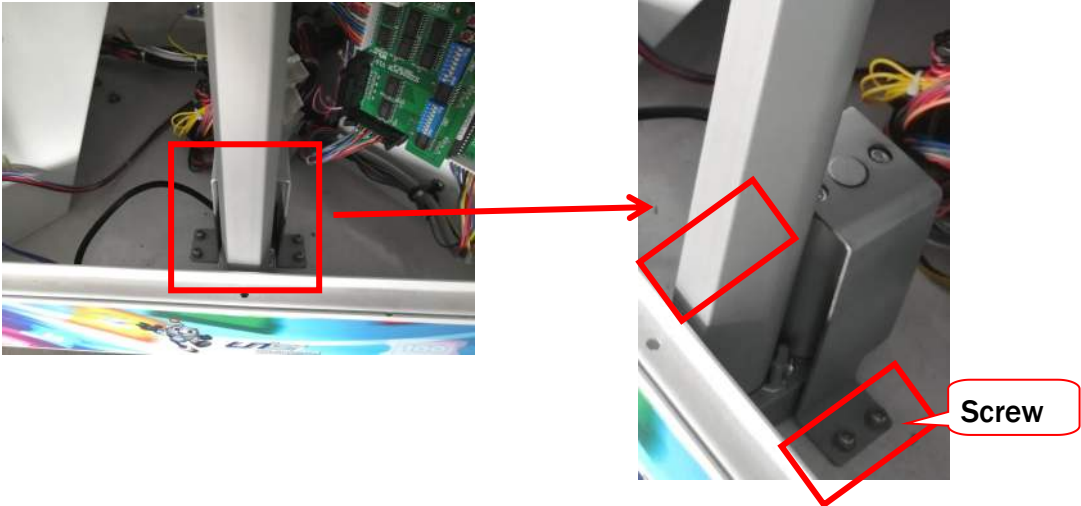

Step 5 Utilize Phillips screwdriver to loosen 4 screws to remove Push rod plate.

Step 6 Utilize Phillips screwdriver to loosen 2 screws to remove Push Rod Motor.