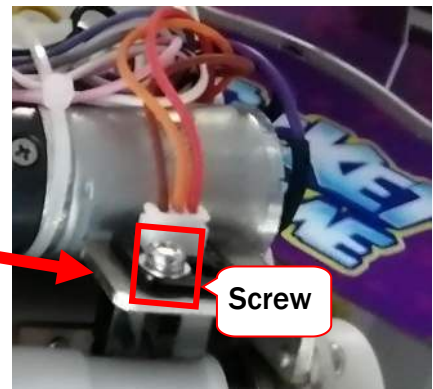

Step 2 Open the Scoop upper shell. Locate the Upper sensor. Unplug the connector. Utilize Phillips screwdriver to loosen the screw to remove Upper sensor.