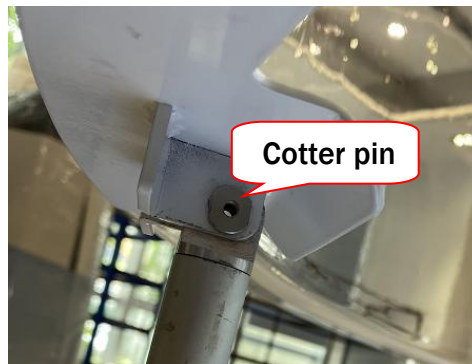

Step 2 Utilize Phillips screwdriver to loosen 2 screws and cotter pins to remove Cover.