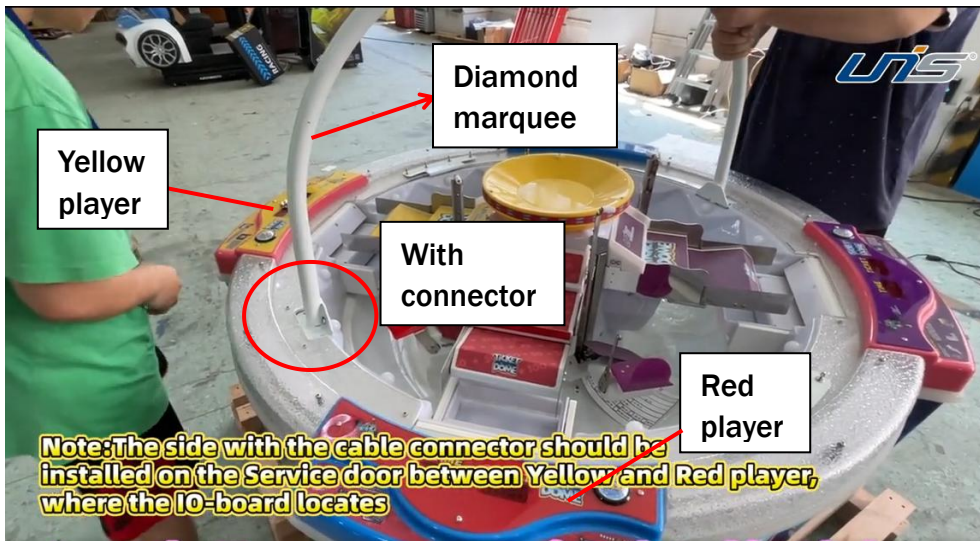

Step 1 Locate Diamond marquee. Loosen screws to remove Diamond marquee base plate.

Step 2 Place Marquee support plate on the Diamond marquee. Utilize cross recessed pan head screws to secure.

Step 3 Install the Diamond marquee base plate back

Step 4 Place Diamond marquee to the Cabinet. Insert the Marquee connector into the cabinet hole; Utilize screws to secure the Marquee.

Note: The side with the cable connector should be installed on the Service door between Yellow and Red player, where the IO-board locates.