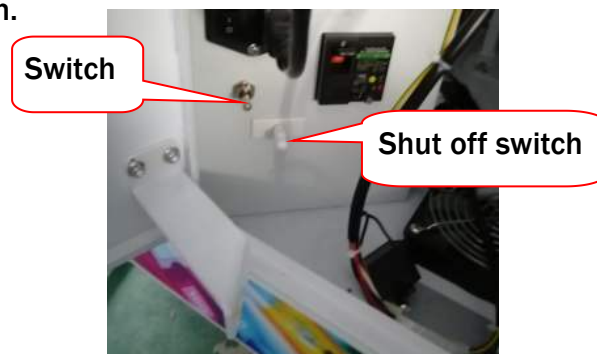

8.2 Mechanism Maintenance Instruction

Before processing the following operation assure you have the following tools.

No.	Name	SPEC.	Qty.	Picture
1	Phillips screwdriver	/	1	
2	Allen wrench	2.5mm	1	
3	Spanner	5.5/7	1	

Note: Place the game on a flat surface. Adjust levelers to lift casters off the ground to level the game.

How to Remove The Dome Cover Before Maintenance

Step 1 Power on the machine. Open the service door between Purple player and Blue player. Turn the Switch to UP side to raise the dome up.

Note: If the machine is not power on successfully. Pull the Shut off switch out and power on the machine again.

Step 2 Utilize Spanner(5.5/7) to remove 8 nuts from the metal plate and take the dome out.