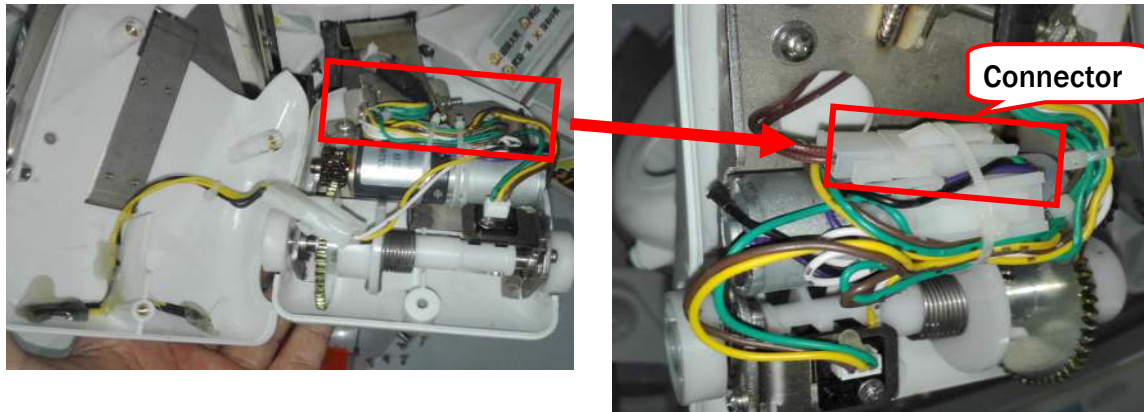

Step 2 Open the Scoop upper shell. Unplug the Scoop micro switch connector.

Step 3 Utilize Phillips screwdriver to loosen Left side screw. Utilize Phillips screwdriver and Spanner to loosen Right side screw.