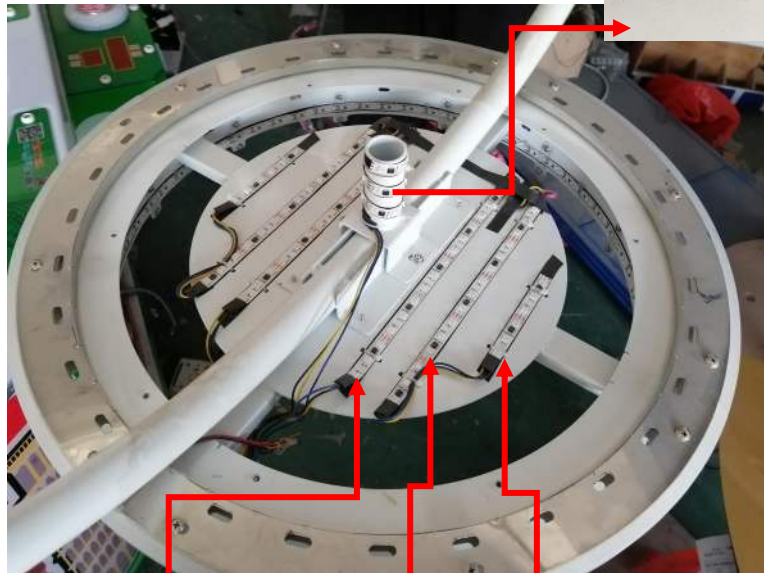

No	Part No.	Drawing No.	Name	Qty
7	T151-430-000	PQXS.DQ-30	Fan net(40*40)	2
8	T151-431-000	PQXS.DQ-31	Fan(120*120)	2
9	T151-432-000	PQXS.DQ-32	Fan net(120*120)	4
10	T151-433-000	PQXS.DQ-33	Power supply(24V)	1
11	T151-434-000	PQXS.DQ-34	Power supply(12V)	1
12	T151-435-000	PQXS.DQ-35	Power supply(5V)	1
13	T151-436-000	PQXS.DQ-36	Button	4
14	T151-437-000	PQXS.DQ-37	LED light	4
15	T151-438-000	PQXS.DQ-38	Button switch	4
16	T151-446-000	PQXS.DQ-46	Fuse	16
17	T151-440-000	PQXS.DQ-40	Filter	1
18	T151-455-000	PQXS.DQ-55	Adapter	1
19	T151-448-000	PQXS.DQ-48	Counter	8
20	T151-605-000	PQXS.DQ-58	Counter board	4
21	T151-441-000	PQXS.DQ-41	Mn-Zinc green ring	1
22	T151-447-000	PQXS.DQ-47	Fuse holder	8
23	T151-464-000	PQXS.DQ-27	Stepping motor Driver	1
24	T151-465-000	PQXS-WG-03	Turntable assembly motor	1
25	T151-466-000	PQXS-WG-04	BONUS prize assembly motor	1
26	T151-467-000	PQXS-WG-05	Scoop assembly motor	4
27	T151-468-000	PQXS-WG-06	Scoop motor	4
28	T151-469-000	PQXS-WG-07	Ticket detect assembly motor	4
29	T151-470-000	PQXS-WG-08	Pusher motor	4
30	T151-490-000	PQXS-WG-28	BONUS plate push rod motor	1
31	T151-491-000	PQXS-WG-29	Cover push rod motor	2