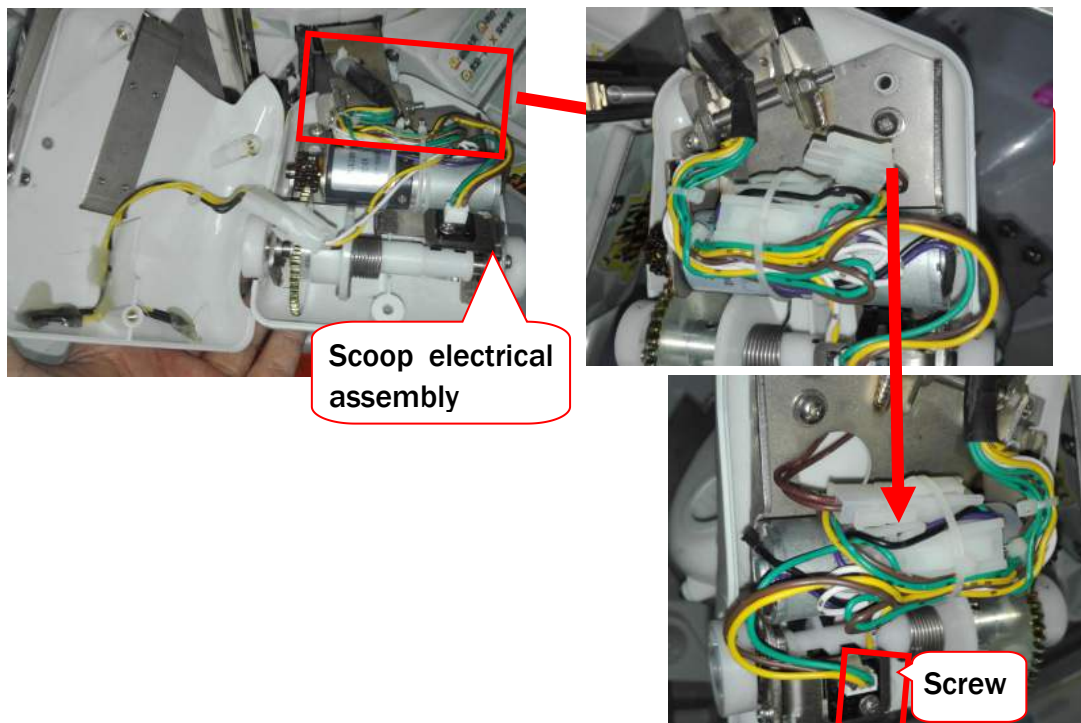

Step 2 Open the Scoop upper shell. Utilize Phillips screwdriver to loosen 2 screws to remove Scoop electrical assembly.