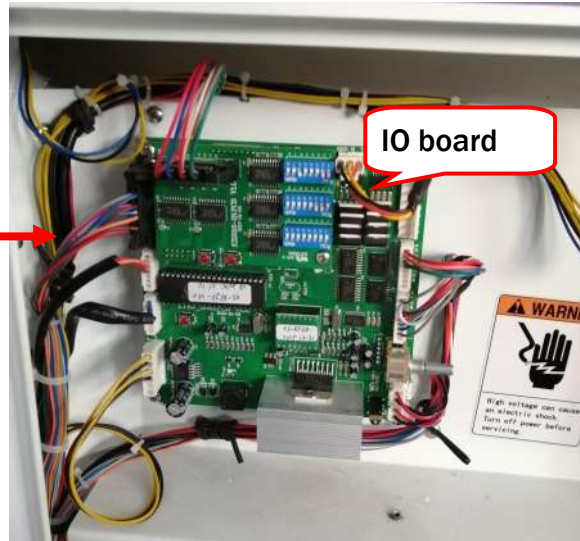

8.2.9 Ticket Dome IO Board Replacement

Step 1 Open the service door. Unplug IO Board connector.