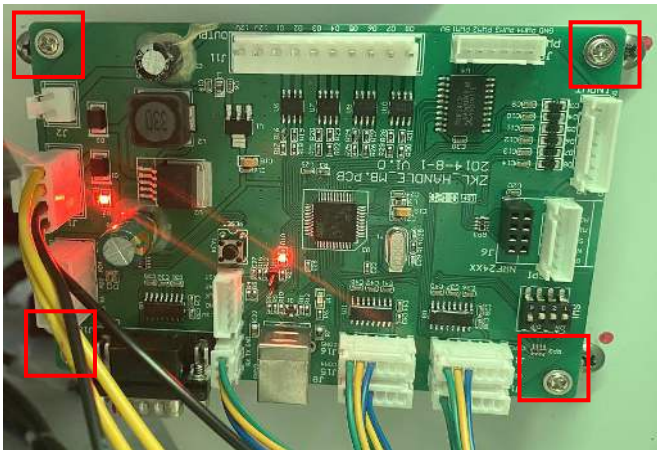

Step 2 Utilize Phillips screwdriver to loosen 4 screws to remove IO board.