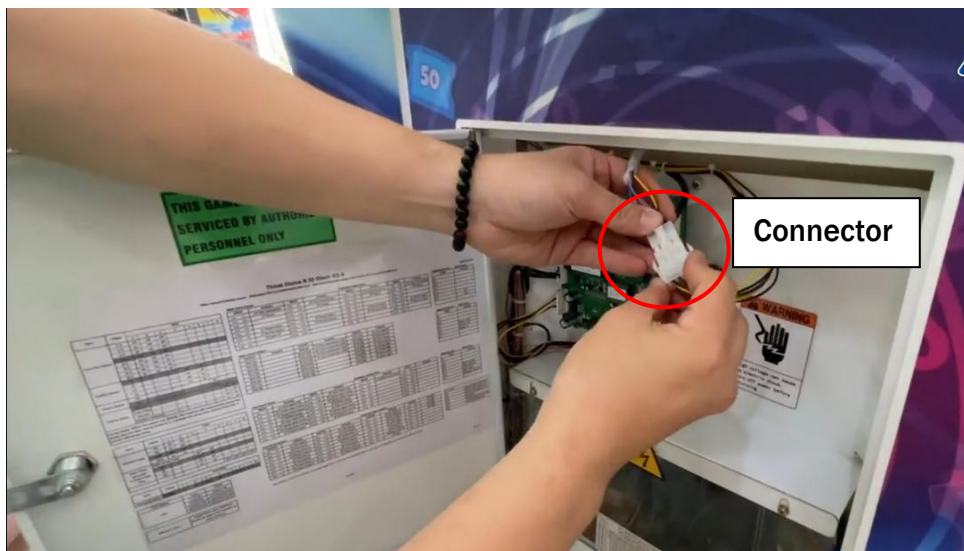

Step 5 Open the service door and connect the connector.