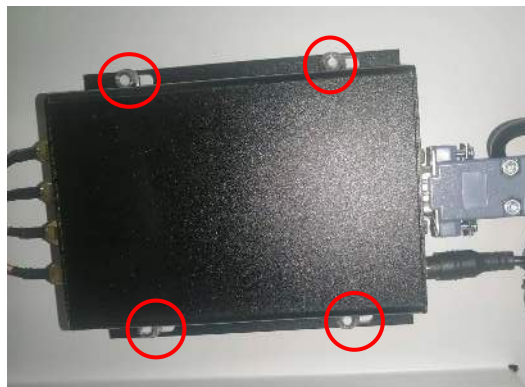

8.2.11 Reader Replacement

Step 1 Open the coin door and locate Reader.

Step 2 Loosen 4 cables counterclockwise.

Step 3 Utilize Phillips screwdriver to loosen 4 screws to remove Reader.

Step 4 Utilize Phillips screwdriver to loosen 2 screws to remove Reader power cord. Remove cable.