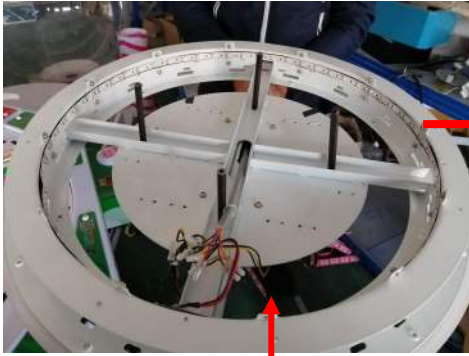

No	Part No.	Drawing No.	Name	Qty
7	T151-430-000	PQXS.DQ-30	Fan net(40*40)	2
8	T151-431-000	PQXS.DQ-31	Fan(120*120)	2
9	T151-432-000	PQXS.DQ-32	Fan net(120*120)	4
10	T151-433-000	PQXS.DQ-33	Power supply(24V)	1
11	T151-434-000	PQXS.DQ-34	Power supply(12V)	1
12	T151-435-000	PQXS.DQ-35	Power supply(5V)	1
13	T151-436-000	PQXS.DQ-36	Button	4
14	T151-437-000	PQXS.DQ-37	LED light	4
15	T151-438-000	PQXS.DQ-38	Button switch	4
16	T151-446-000	PQXS.DQ-46	Fuse	16
17	T151-440-000	PQXS.DQ-40	Filter	1
18	T151-455-000	PQXS.DQ-55	Adapter	1
19	T151-448-000	PQXS.DQ-48	Counter	8
20	T151-605-000	PQXS.DQ-58	Counter board	4
21	T151-441-000	PQXS.DQ-41	Mn-Zinc green ring	1
22	T151-447-000	PQXS.DQ-47	Fuse holder	8
23	T151-464-000	PQXS.DQ-27	Stepping motor Driver	1
24	T151-465-000	PQXS-WG-03	Turntable assembly motor	1
25	T151-466-000	PQXS-WG-04	BONUS prize assembly motor	1
26	T151-467-000	PQXS-WG-05	Scoop assembly motor	4
27	T151-468-000	PQXS-WG-06	Scoop motor	4
28	T151-469-000	PQXS-WG-07	Ticket detect assembly motor	4
29	T151-470-000	PQXS-WG-08	Pusher motor	4
30	T151-490-000	PQXS-WG-28	BONUS plate push rod motor	1
31	T151-491-000	PQXS-WG-29	Cover push rod motor	2