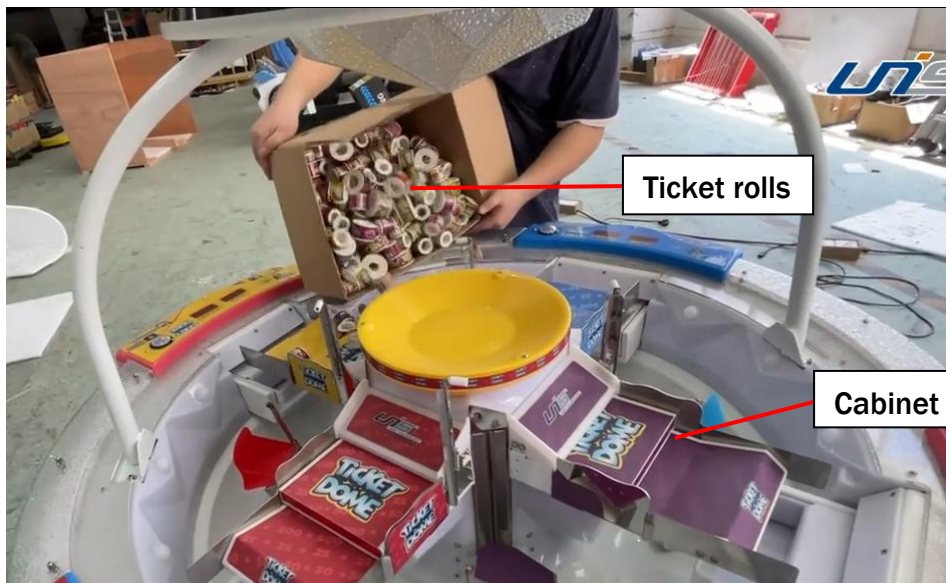

Step 1 Locate Diamond marquee. Loosen screws to remove Diamond marquee base plate.

Step 2 Place Marquee support plate on the Diamond marquee. Utilize cross recessed pan head screws to secure.

Step 3 Install the Diamond marquee base plate back

Step 4 Place Diamond marquee to the Cabinet. Insert the Marquee connector into the cabinet hole; Utilize screws to secure the Marquee.

Note: The side with the cable connector should be installed on the Service door between Yellow and Red player, where the IO-board locates.

Step 5 Open the service door and connect the connector.

Step 6 Loosen screws to remove Diamond marquee top plate. Connect 3 connectors; Install the Diamond marquee top plate back.

Step 7 Open the ticket roll carton and put all the ticket rolls to the Cabinet.