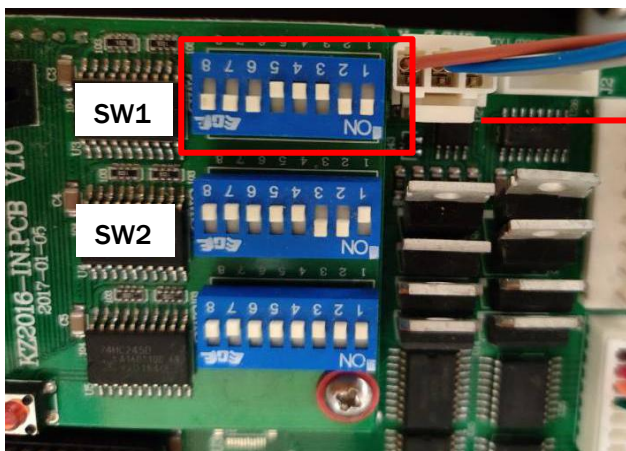

In order to avoid damage during transportation, the machine is preset to Transportation mode, in which all the scoops are lowered and fixed.

Warning: The machine needs to be reset to Normal mode upon unpacking. Please follow the steps.

Step 1 Remove all the PE-film and foam.

Step 2 Open the Service door between Yellow and Blue player, where the IO-board locates.

Step 3 Turn the Switch as Right picture shown.

(Factory Restore mode)

(Normal mode)