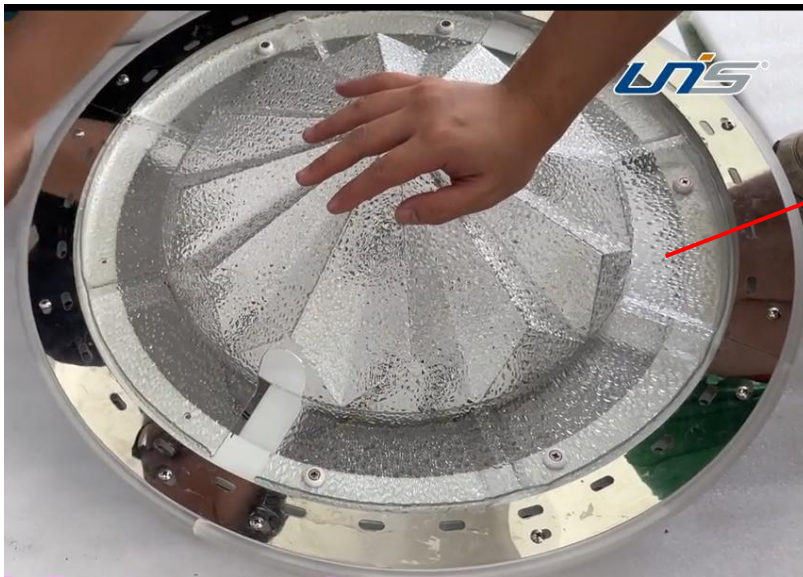

4.7 Machine Installation

Step 1 Locate Diamond marquee. Loosen screws to remove Diamond marquee base plate.