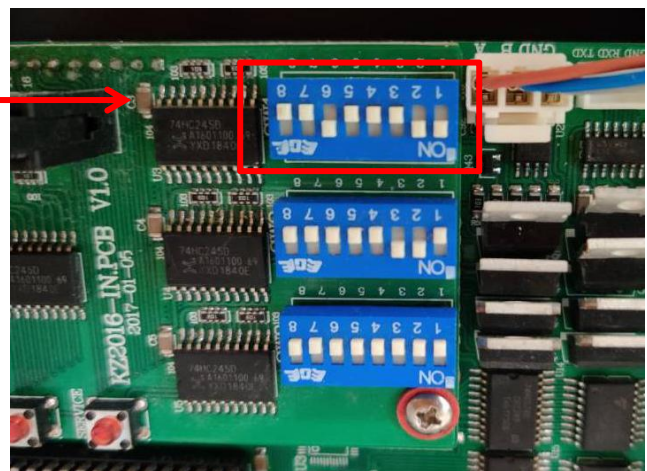

Step 1 Remove all the PE-film and foam.

Step 2 Open the Service door between Yellow and Blue player, where the IO-board locates.

Step 3 Turn the Switch as Right picture shown.

(Factory Restore mode)

(Normal mode)

Step 4 Power on the machine.

4.5 Card Reader Installation

Step 1 Locate the Coin door. Open the coin door. Utilize Allen wrench(2.5mm) to loosen 4 screws to remove Card reader plate.

Step 2 Utilize knife or scissors to cut properly decal position for Card reader. Utilize Spanner to loosen 2 nuts indicated by circles. Place Card reader receiver on it and install it by 2 nuts.

Step 3 Place Card reader on it. Utilize Allen wrench(2.5mm) to tighten 4 screws to Card reader. Connect Card reader connector.

NOTE: The installation of the Card reader is to be completed by each individual location. (Not included)