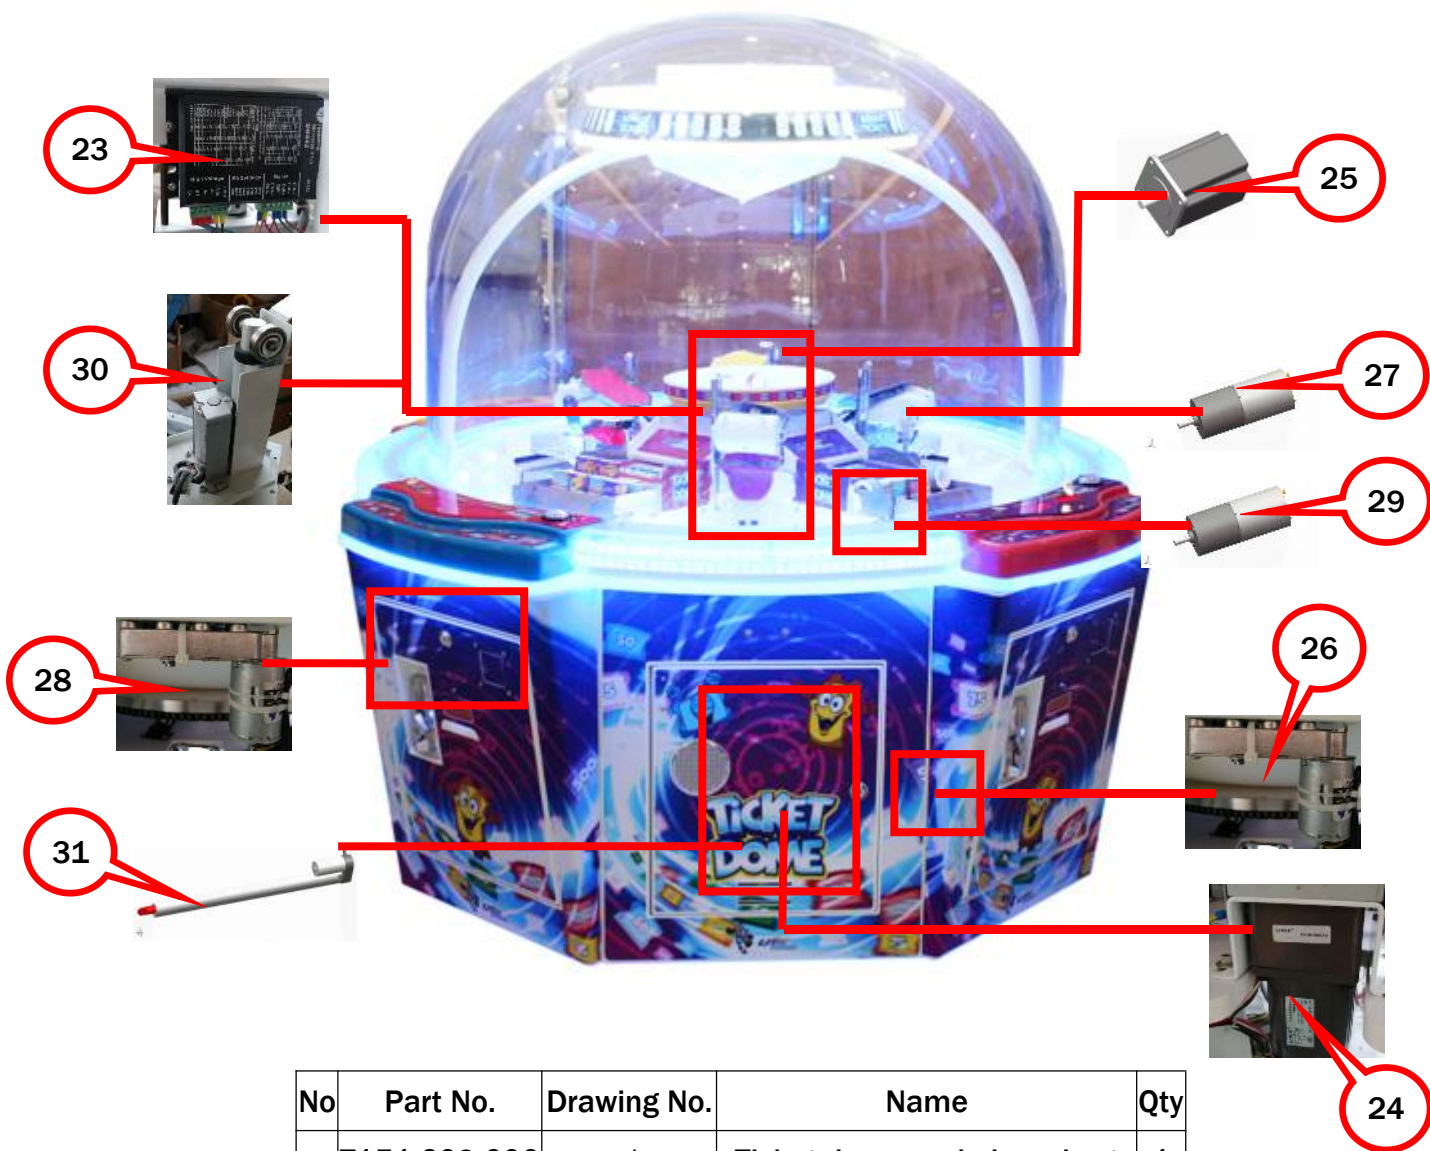

No	Part No.	Drawing No.	Name	Qty
1	T151-609-000	/	Ticket dome main board set	1
	T151-401-000	PQXS.DQ-01	Main board	1
	T151-403-000	PQXS.DQ-03	PCB board	1
	T151-454-000	PQXS.DQ-54	Music chip	1
	T151-453-000	PQXS.DQ-53	Single chip microcomputer	1
2	T151-610-000	/	Ticket dome sub board set	1
	T151-608-000	PQXS.DQ-59	Sub board	1
	T151-402-000	PQXS.DQ-02	Extension board	1
	T151-453-000	PQXS.DQ-53	Single chip microcomputer	1
3	T151-405-000	PQXS.DQ-05	Light control board	1
4	T151-408-000	PQXS.DQ-08	Display	4
5	T151-409-000	PQXS.DQ-09	Fuse board	1
6	T151-429-000	PQXS.DQ-29	Fan(40*40)	1