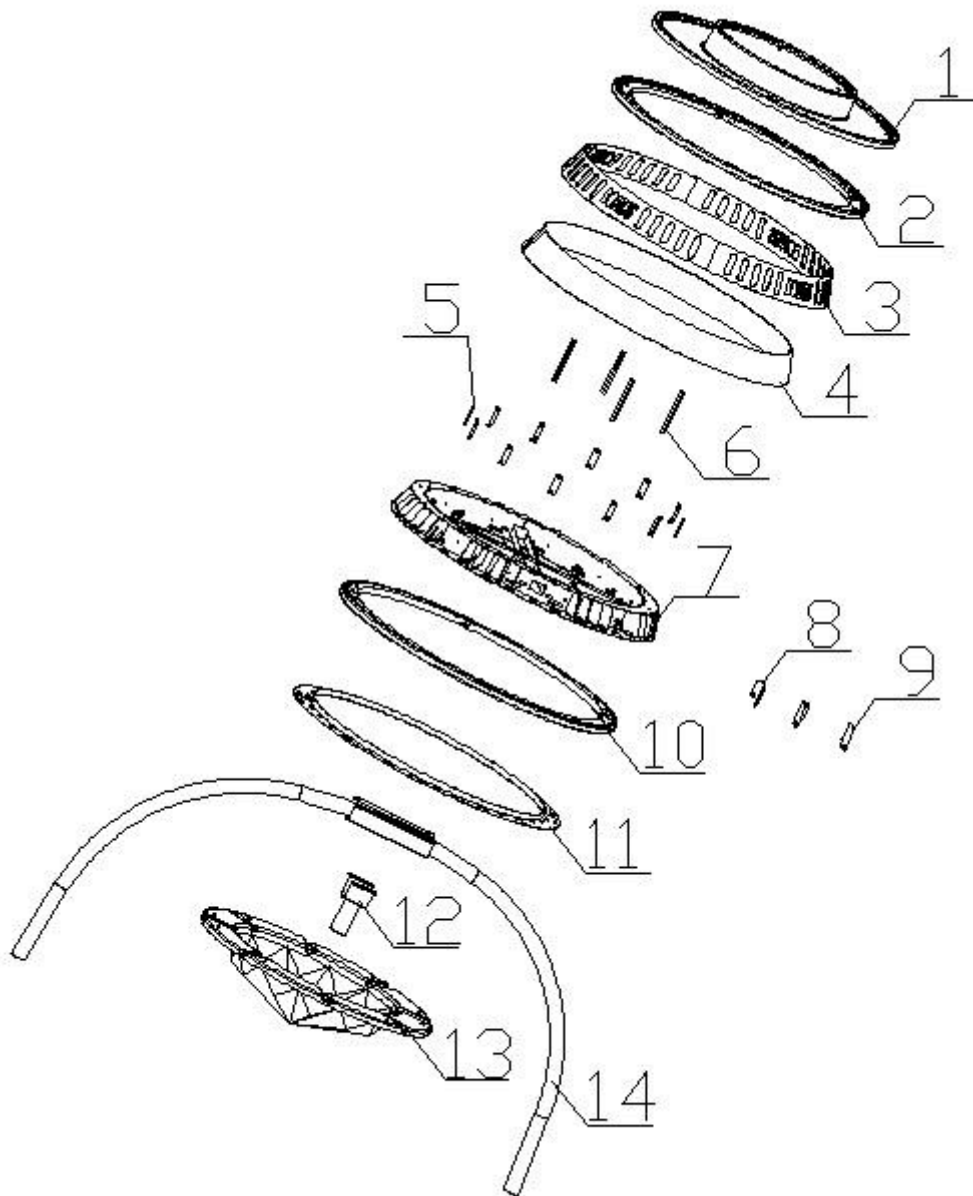

9.5 Marquee Assembly

No.	Part No.	Drawing NO.	Name	Qty
1	T151-242-000	PQXS-3002	Marquee plastic	1
2	T151-258-000	PQXS-3006	Marquee top plastic	4
3	T151-259-000	PQXS-3010	BONUS plastic	2
4	T151-261-000	PQXS-3013	BONUS base plastic	2
5	T151-260-000	PQXS-3011	Marquee light strip pressing plate	12
6	T151-227-000	PQXS-3008	Marquee column	4
7	T151-180-000	PQXS-3003	Marquee bottom bracket	1
8	T151-183-000	PQXS-3014	Marquee plate A	16
9	T151-184-000	PQXS-3015	Marquee plate B	32
10	T151-257-000	PQXS-3004	Marquee bottom plastic	4
11	T151-181-000	PQXS-3005	Marquee bottom plate	2
12	T151-182-000	PQXS-3009	Marquee bracket	1
13	T151-243-000	PQXS-3007	Diamond plastic	1
14	T151-203-000	PQXS-3001	Marquee support plate	1