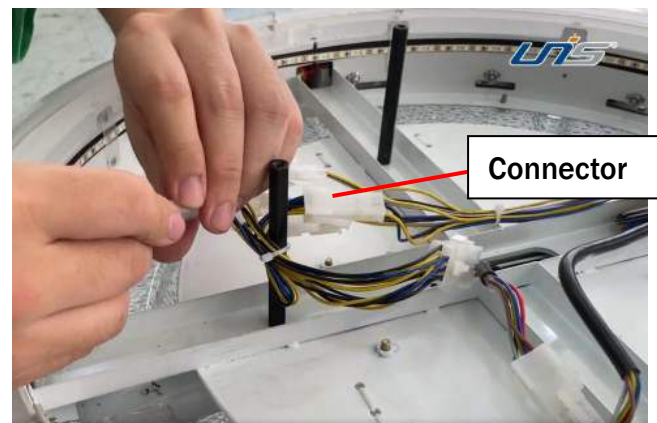

Step 1 Locate Diamond marquee. Loosen screws to remove Diamond marquee base plate.

Step 2 Place Marquee support plate on the Diamond marquee. Utilize cross recessed pan head screws to secure.

Step 3 Install the Diamond marquee base plate back

Step 4 Place Diamond marquee to the Cabinet. Insert the Marquee connector into the cabinet hole; Utilize screws to secure the Marquee.

Note: The side with the cable connector should be installed on the Service door between Yellow and Red player, where the IO-board locates.

Step 5 Open the service door and connect the connector.

Step 6 Loosen screws to remove Diamond marquee top plate. Connect 3 connectors; Install the Diamond marquee top plate back.

Step 7 Open the ticket roll carton and put all the ticket rolls to the Cabinet.