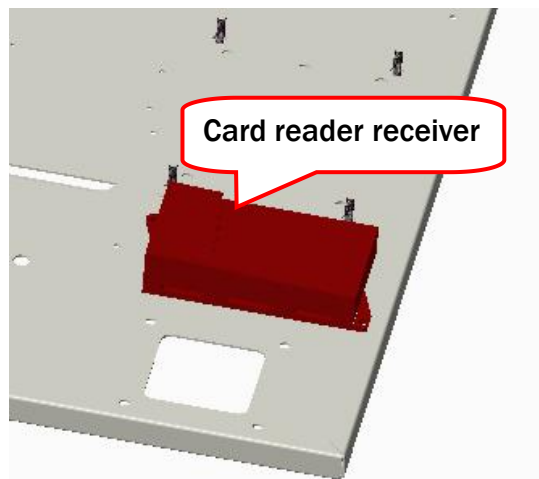

Step 2 Utilize knife or scissors to cut properly decal position for Card reader. Utilize Spanner to loosen 2 nuts indicated by circles. Place Card reader receiver on it and install it by 2 nuts.

Step 3 Place Card reader on it. Utilize Allen wrench(2.5mm) to tighten 4 screws to Card reader. Connect Card reader connector.