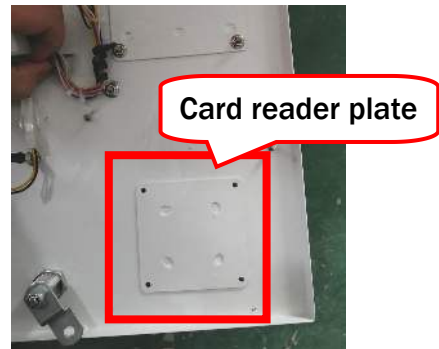

Step 1 Remove all the PE-film and foam.

Step 2 Open the Service door between Yellow and Blue player, where the IO-board locates.

Step 3 Turn the Switch as Right picture shown.

(Factory Restore mode)

(Normal mode)

Step 4 Power on the machine.

4.5 Card Reader Installation

Step 1 Locate the Coin door. Open the coin door. Utilize Allen wrench(2.5mm) to loosen 4 screws to remove Card reader plate.

Step 2 Utilize knife or scissors to cut properly decal position for Card reader. Utilize Spanner to loosen 2 nuts indicated by circles. Place Card reader receiver on it and install it by 2 nuts.

Step 3 Place Card reader on it. Utilize Allen wrench(2.5mm) to tighten 4 screws to Card reader. Connect Card reader connector.

NOTE: The installation of the Card reader is to be completed by each individual location. (Not included)