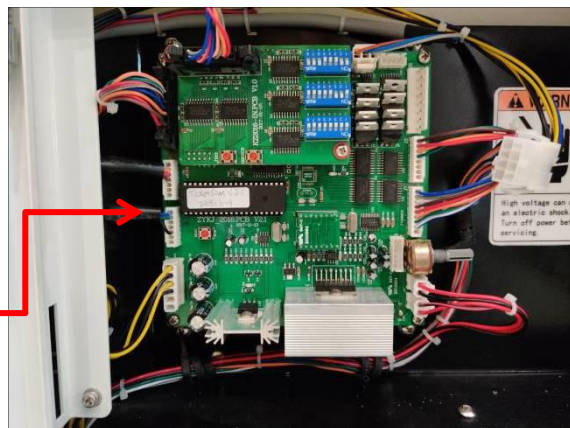

Step 2 Open the Service door between Yellow and Blue player, where the IO-board locates.

Step 3 Turn the Switch as Right picture shown.