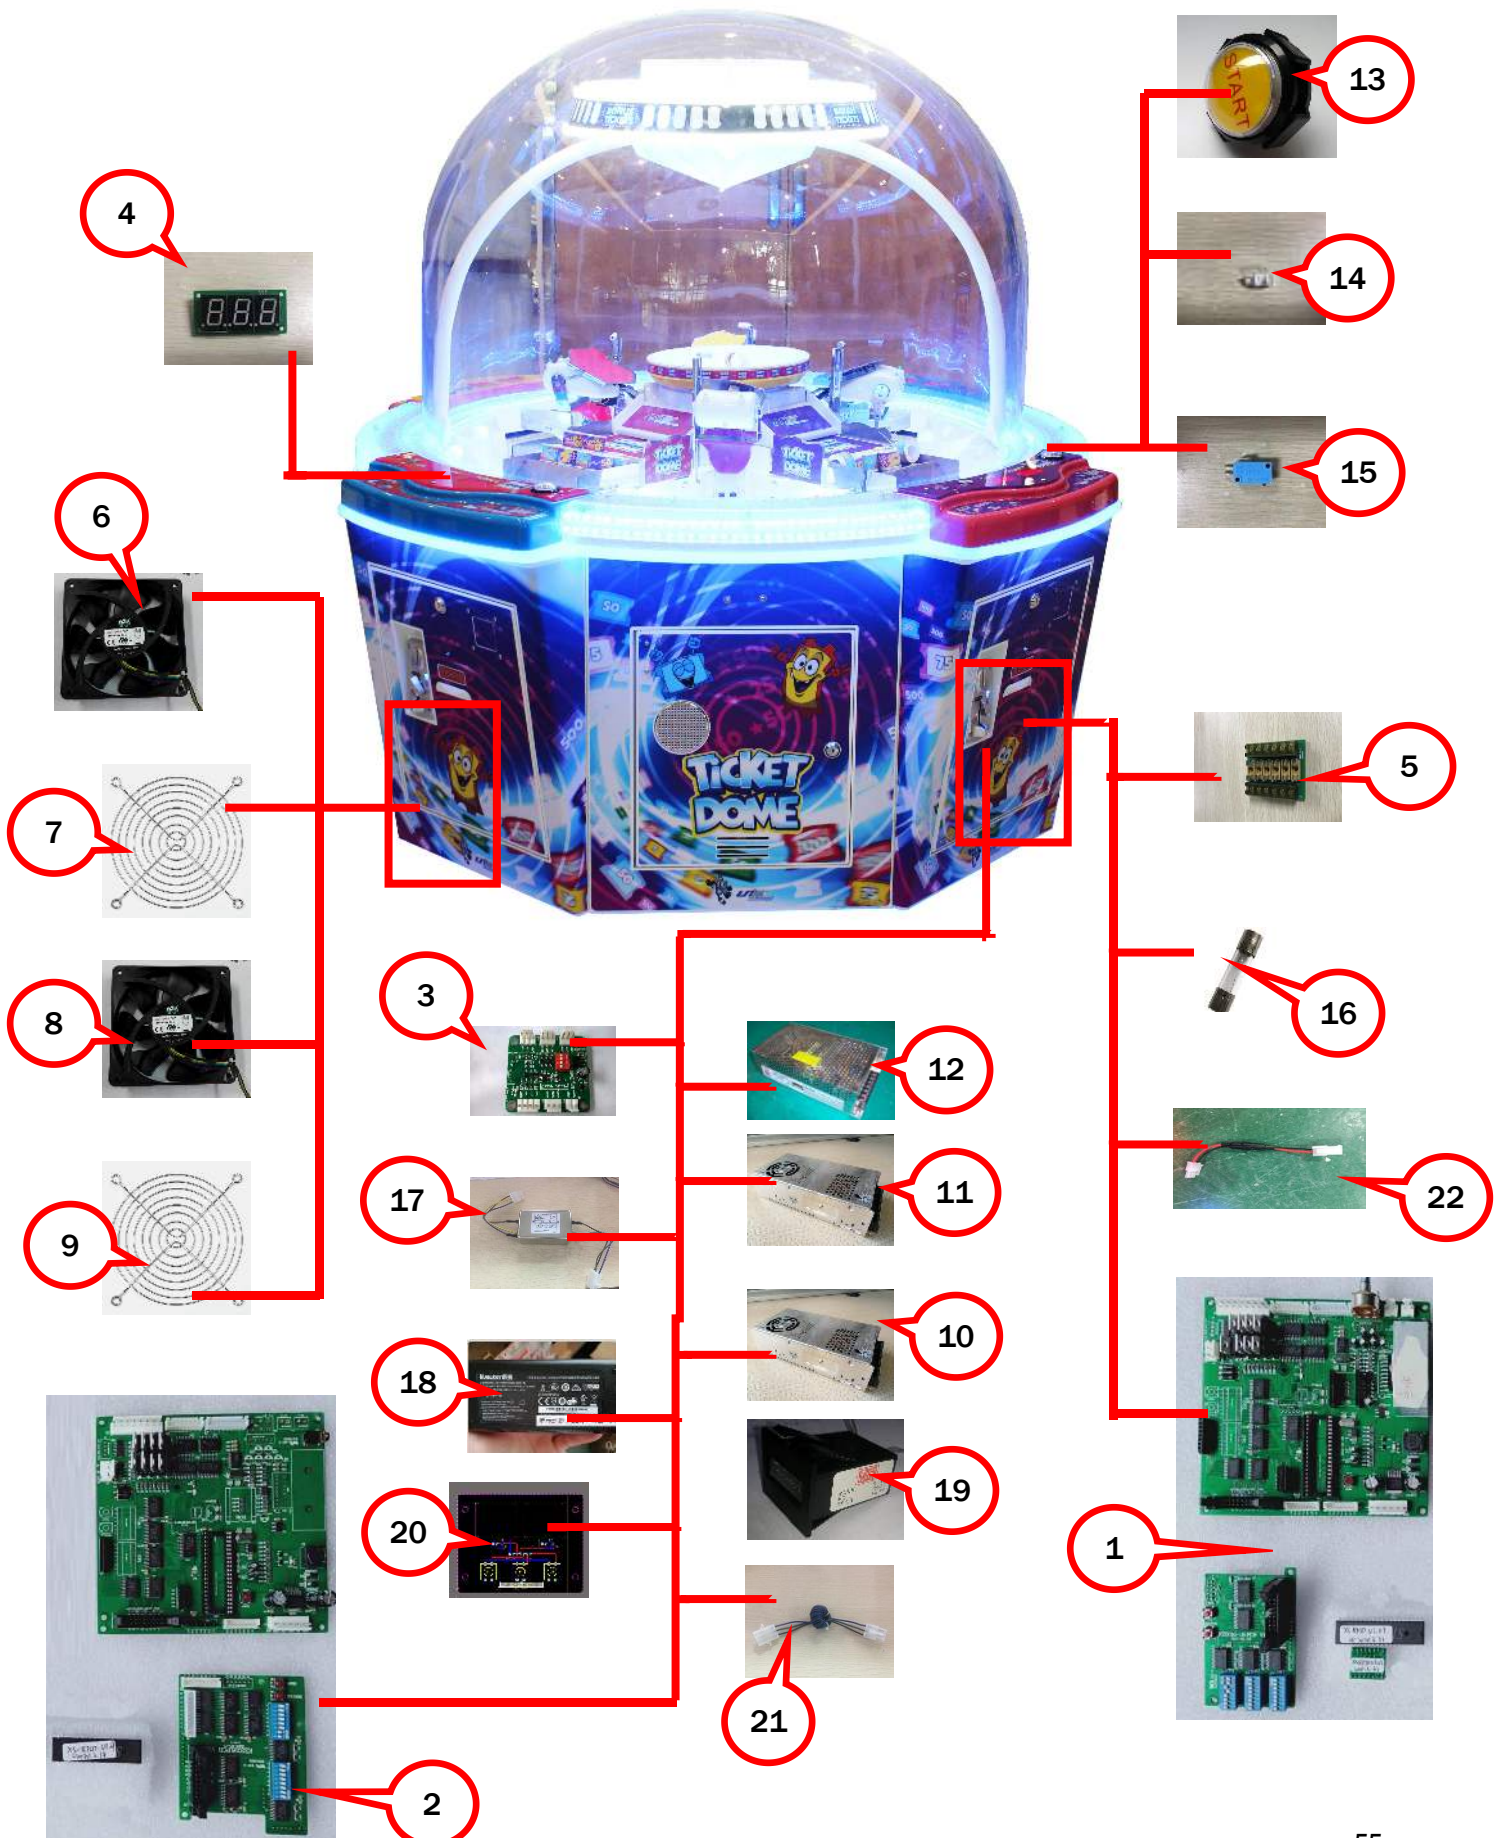

9.10 Electrical Components

No.	Part No.	Drawing No.	Name	Qty
1	T151-410-000	PQXS.DQ-10	Coin mechanism	4

No.	Part No.	Drawing No.	Name	Qty
1	T151-439-000	PQXS.DQ-39	Speaker	2

No.	Part No.	Drawing No.	Name	Qty
1	T151-444-000	PQXS.DQ-44	Filter	1
2	T151-445-000	PQXS.DQ-45	Fuse	1
3	T151-443-000	PQXS.DQ-43	Residual current circuit breaker	1
4	T151-428-000	PQXS.DQ-28	Toggle switch	1
5	T151-442-000	PQXS.DQ-42	Shut-off switch	1

No	Part No.	Drawing No.	Name	Qty
1	T151-609-000	/	Ticket dome main board set	1
	T151-401-000	PQXS.DQ-01	Main board	1
	T151-403-000	PQXS.DQ-03	PCB board	1
	T151-454-000	PQXS.DQ-54	Music chip	1
	T151-453-000	PQXS.DQ-53	Single chip microcomputer	1
2	T151-610-000	/	Ticket dome sub board set	1
	T151-608-000	PQXS.DQ-59	Sub board	1
	T151-402-000	PQXS.DQ-02	Extension board	1
	T151-453-000	PQXS.DQ-53	Single chip microcomputer	1
3	T151-405-000	PQXS.DQ-05	Light control board	1
4	T151-408-000	PQXS.DQ-08	Display	4
5	T151-409-000	PQXS.DQ-09	Fuse board	1
6	T151-429-000	PQXS.DQ-29	Fan(40*40)	1