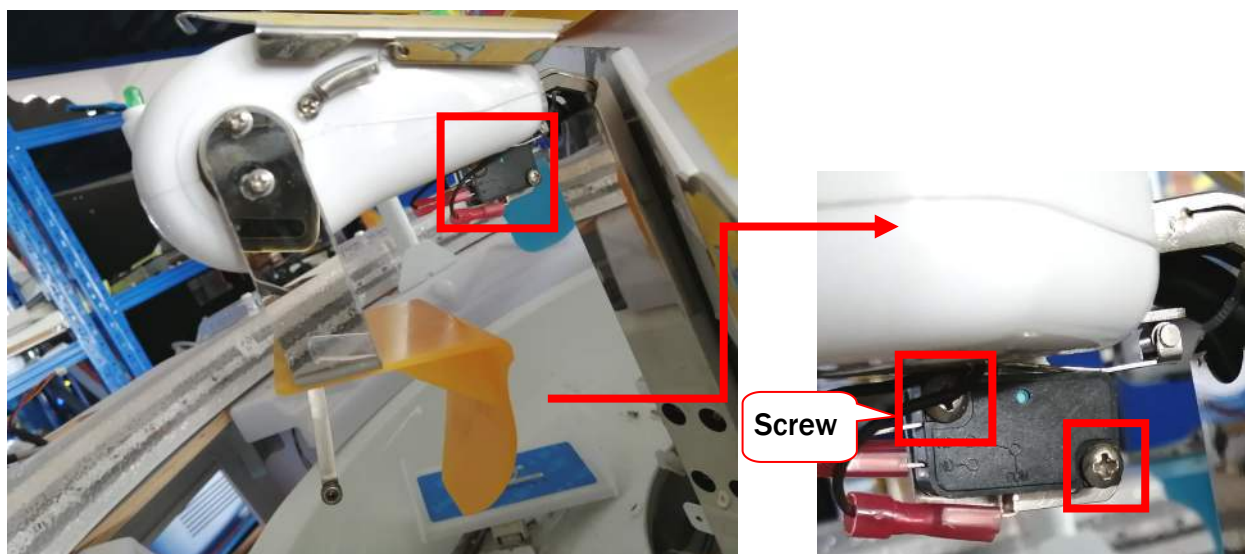

Step 2 Open the Scoop upper shell. Unplug the Scoop micro switch connector.

Step 3 Utilize Phillips screwdriver to loosen Left side screw. Utilize Phillips screwdriver and Spanner to loosen Right side screw.