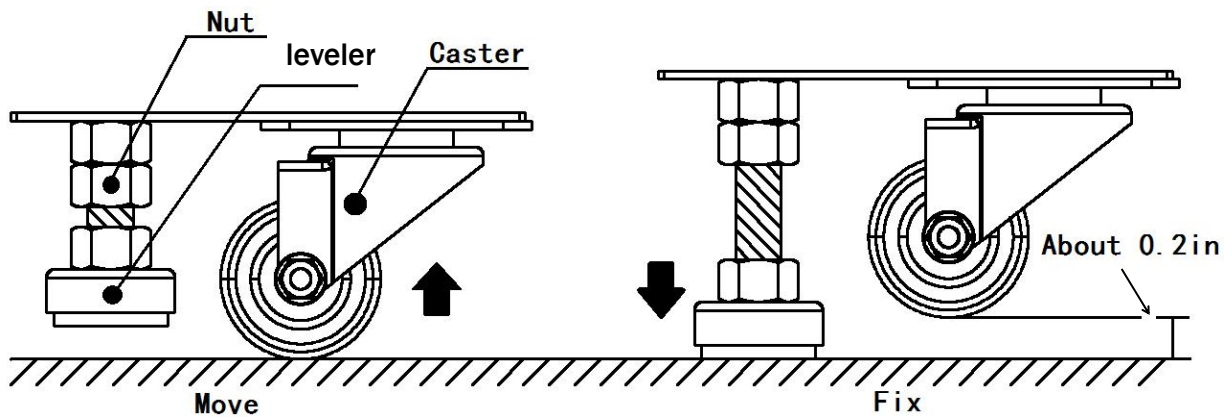

Please keep the machine in upright position during transport.

This procedure requires 4 people assistance.

4.2 Level Adjustment

Install this game on a flat surface. If the game is installed on an unsuitable floor, it could cause game malfunction.

To secure the game, loosen the nut, utilize wrench to adjust the leveler down until it touches the floor, lifting the casters off the ground by 0.2 in. Repeat the same for all levelers.

! NOTICE

Make sure the machine is level.