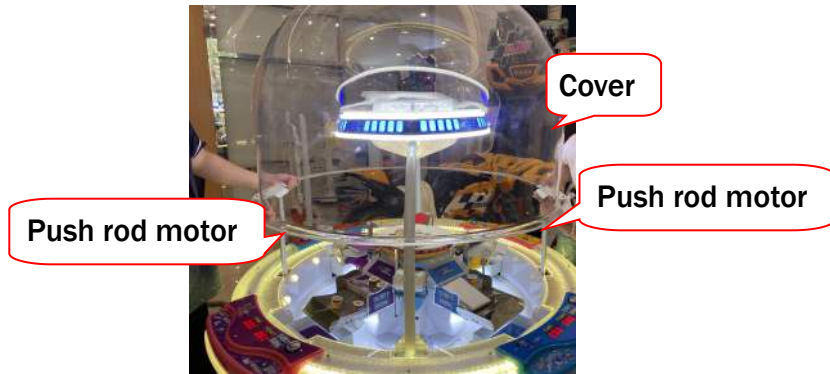

Step 2 Utilize Phillips screwdriver to loosen 2 screws and cotter pins to remove Cover.