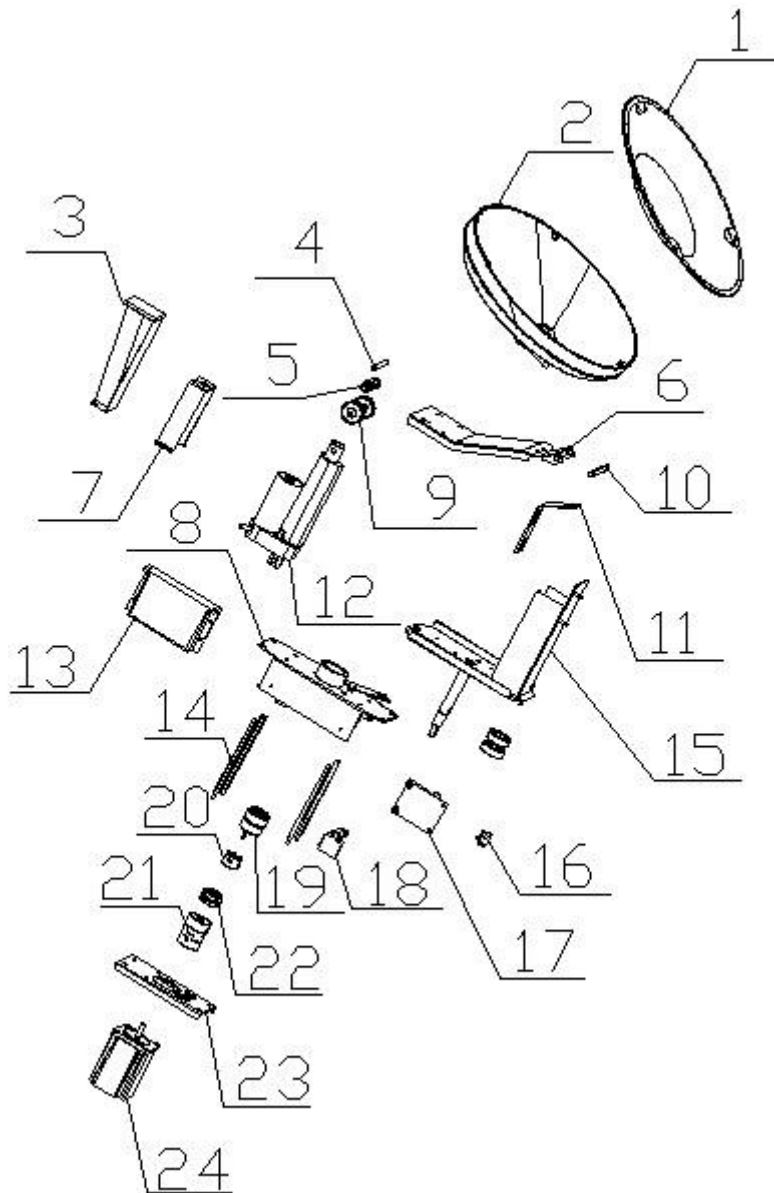

9.4 BONUS Prize Assembly

No.	Part No.	Drawing NO.	Name	Qty
1	T151-241-000	PQXS-2103	BONUS support plate	1
2	T151-268-000	PQXS-2104	BONUS base plate	1
3	T151-149-000	PQXS-2110	BONUS support column	1
4	T151-214-000	PQXS-2113	Axis	1
5	T151-215-000	PQXS-2114	Axis sleeve	2
6	T151-146-000	PQXS-2102	BONUS base	1
7	T151-148-000	PQXS-2108	Overturn table motor plate	1
8	T151-201-000	PQXS-2107	BONUS mounting plate	1
9	T151-493-000	PQXS-WG-31	Bearing	4
10	T151-217-000	PQXS-2118	Overturn table axis	1
11	T151-147-000	PQXS-2106	BONUS L type plate	1
12	T151-490-000	PQXS-WG-28	BONUS plate push rod motor	1
13	T151-427-000	PQXS.DQ-27	Synchronous motor controller	1
14	T151-212-000	PQXS-2109	Motor support column	4
15	T151-152-000	PQXS-2117	BONUS bracket	1
16	T151-463-000	PQXS-WG-01	Optical coupler	1
17	T151-404-000	PQXS.DQ-04	Motor control board	1
18	T151-471-000	PQXS-WG-09	Electric brush plate	1
19	T151-479-000	PQXS-WG-17	Collecting ring	1
20	T151-213-000	PQXS-2111	Wiring sleeve	1
21	T151-481-000	PQXS-WG-19	Coupler	1
22	T151-498-000	PQXS-WG-36	Nut	2
23	T151-151-000	PQXS-2116	BONUS motor plate	1
24	T151-466-000	PQXS-WG-04	BONUS prize assembly motor	1