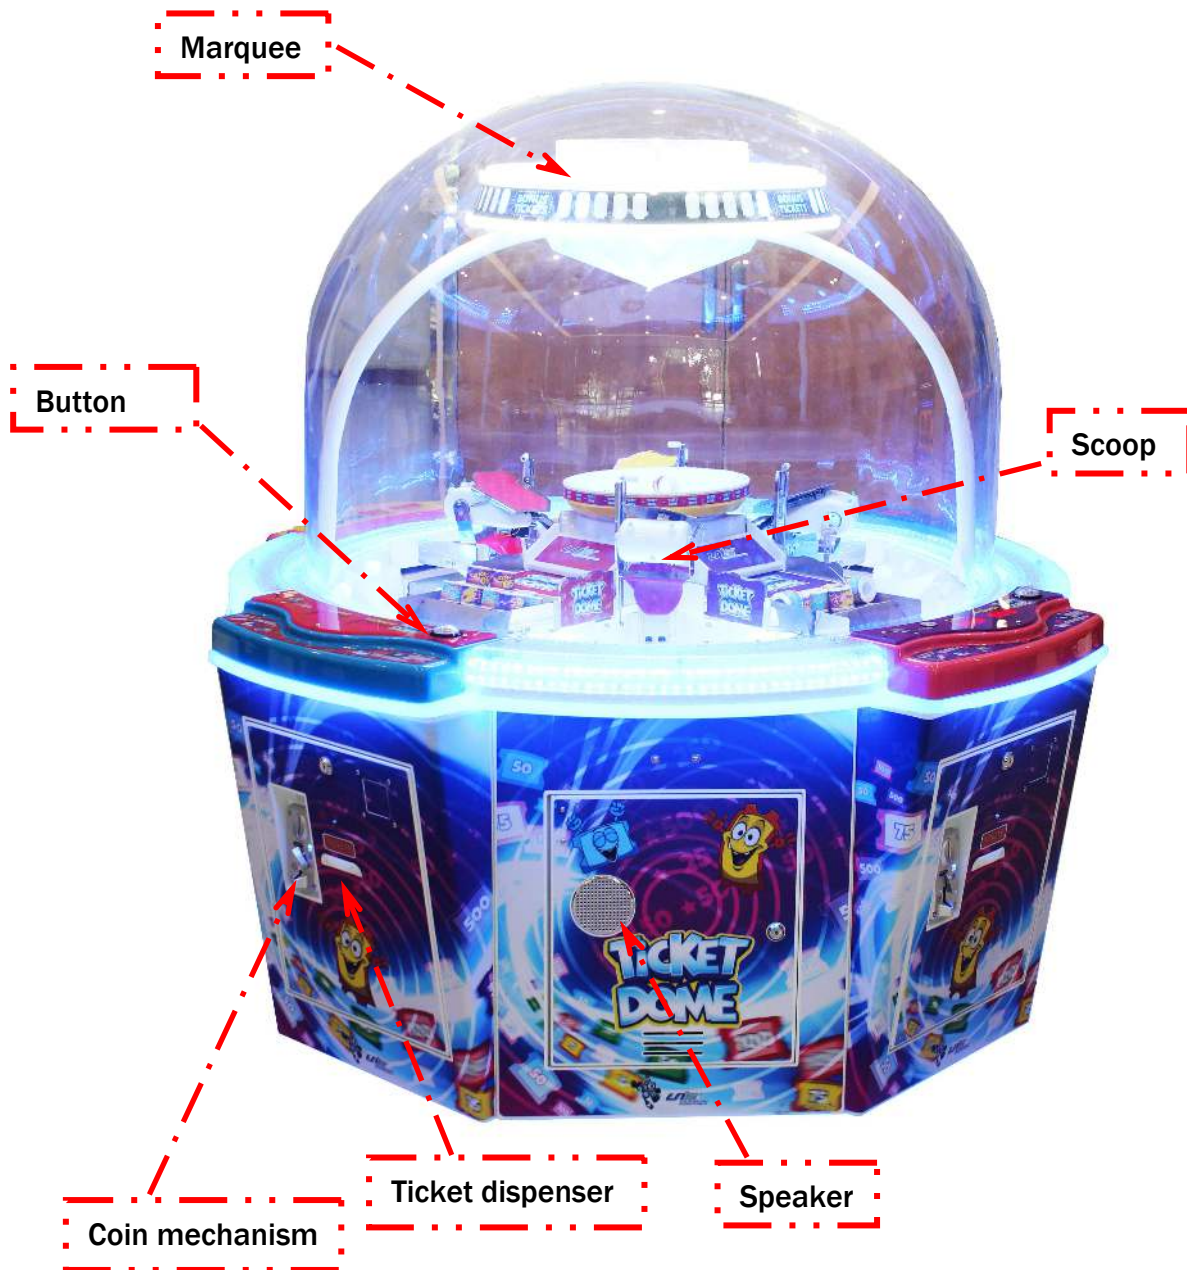

2. CONTENTS OF THE ACCESSORY KIT

Open the package and make sure all the items are included:

Following accessories

No.	Part No.	Code No.	Name	Spec.	Qty	Picture
1	T151-801-000	41440000308	Manual	English	1	
2	T151-802-000	25300171002	Key	171A	1	
3	T151-803-000	25300172002	Key	171B	1	
4	T151-804-000	23301000001	Power cord	1.8M	1	
5	T151-805-000	21901000043	Fuse	6.3A	2	
6	T151-806-000	26601090367	Micro Switch	D3V-6G-1C24	1	
7	T151-807-000	26601101735	Micro Switch	/	1	
8	T151-808-000	26601101736	Optical coupler	/	1	
9	T151-809-000	26601101738	Extended line	1.2M (Maintenance and use)	1	/
10	T151-408-000	26601101737	Display	SMG8102_3W .PCB V3.0	1	

NOTE: Part models are subject to change without notice.

3. PART NAME

Key Components