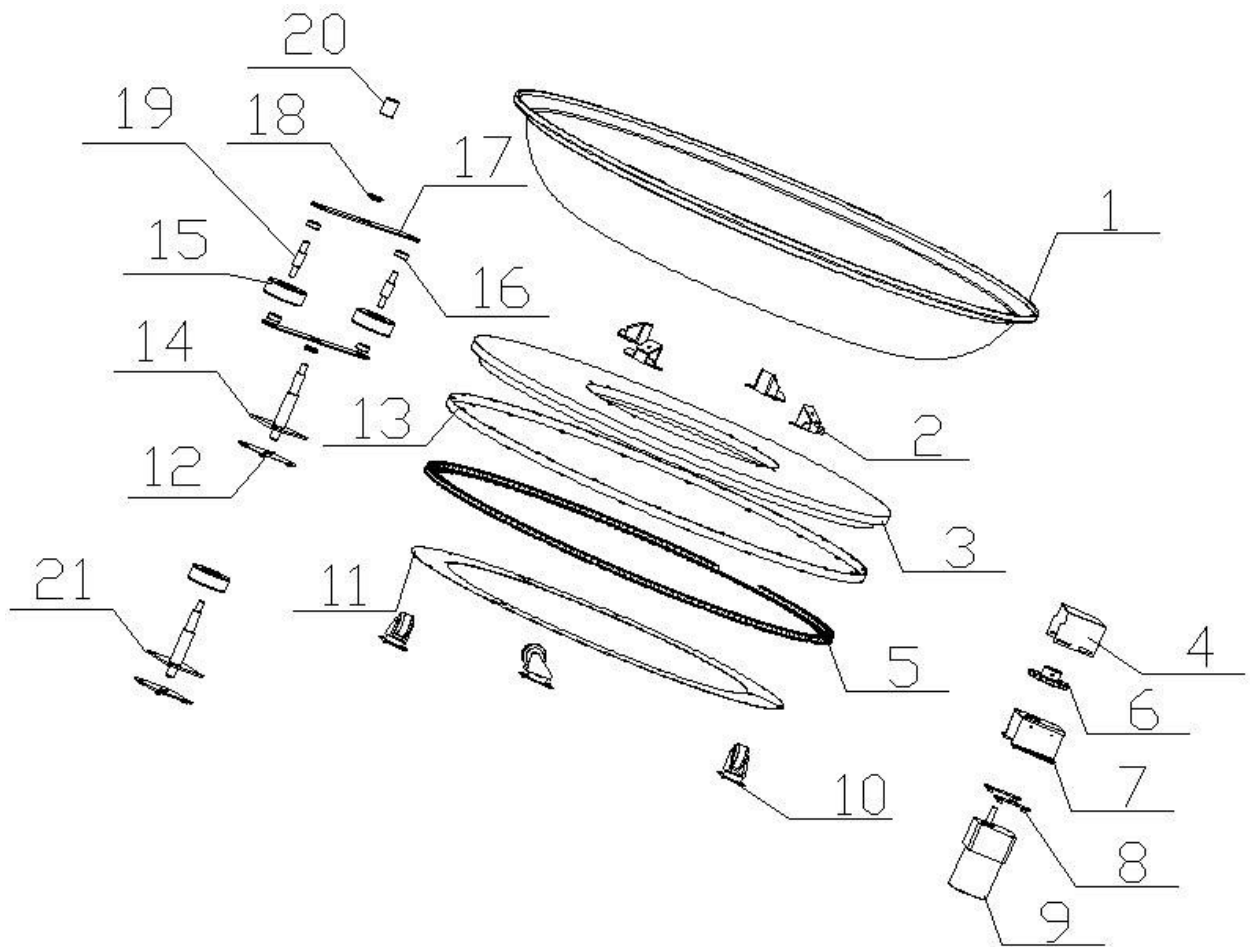

9.8 Turntable Assembly

No.	Part No.	Drawing NO.	Name	Qty
1	T151-238-000	PQXS-1804	Prize plate	1
2	T151-129-000	PQXS-1801	Column	4
3	T151-503-000	PQXS-1805	Turntable board	1
4	T151-122-000	PQXS-1402	Turntable cover	1
5	T151-477-000	PQXS-WG-15	Chain	1
6	T151-229-000	PQXS-1403	Running wheel	1
7	T151-121-000	PQXS-1401	Turntable motor plate	1
8	T151-196-000	PQXS-1024	Turntable motor pressing plate	1
9	T151-465-000	PQXS-WG-03	Turntable assembly motor	1
10	T151-480-001	PQXS-WG-18	Caster	3
11	T151-131-000	PQXS-1803	Turntable rolling board	3
12	T151-110-000	PQXS-1016	Positioning wheel plate	3
13	T151-130-000	PQXS-1802	Turntable plate	1
14	T151-199-000	PQXS-1501	Fixing plate A	2
15	T151-486-000	PQXS-WG-24	Plastic wheel	5
16	T151-207-000	PQXS-1015	Sleeve A	5
17	T151-123-000	PQXS-1503	Locating wheel plate	4
18	T151-211-000	PQXS-1506	Copper sleeve	4
19	T151-209-000	PQXS-1504	Locating wheel axle	4
20	T151-210-000	PQXS-1505	Sleeve B	2
21	T151-198-000	PQXS-1016-2	Fixing plate B	1