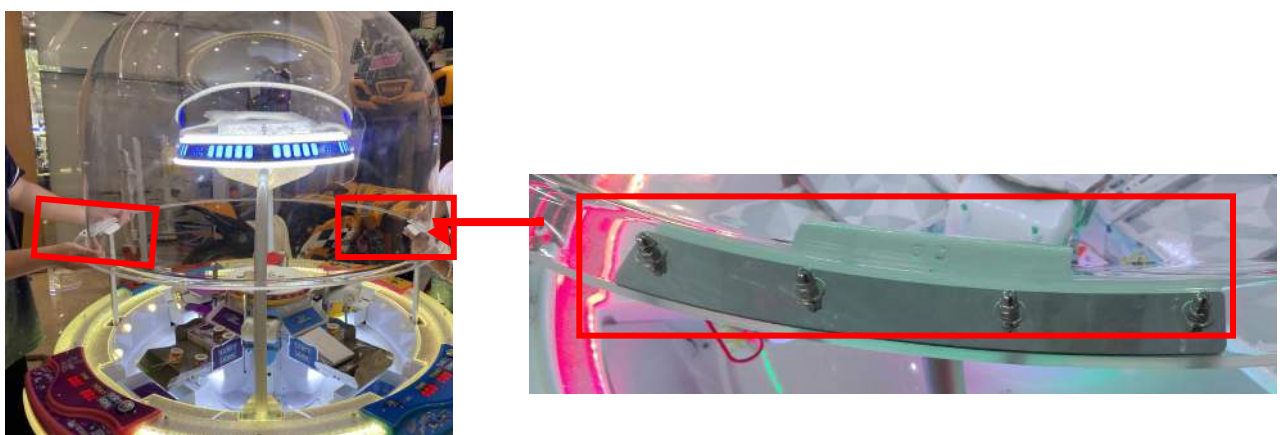

Step 3 Turn the Switch to DOWN side to raise the bracket down.

IMPORTANT NOTE

All repairs must be done to original manufacturer specifications. Failure to do so void all warranties and operator assume all risks.