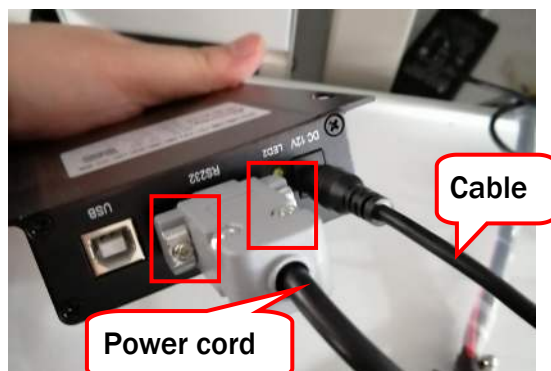

8.2.11 Reader Replacement

Step 1 Open the coin door and locate Reader.

Step 2 Loosen 4 cables counterclockwise.

Step 3 Utilize Phillips screwdriver to loosen 4 screws to remove Reader.

Step 4 Utilize Phillips screwdriver to loosen 2 screws to remove Reader power cord. Remove cable.