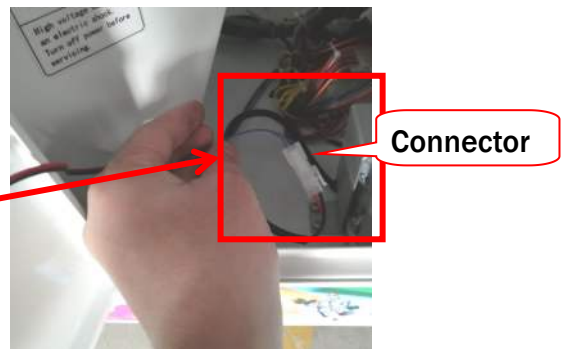

Step 4 Open the Push Rod bottom door. Locate the Push rod motor. Unplug the motor connector.