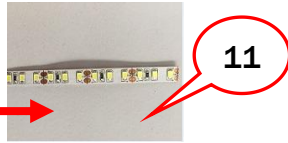

No	Part No.	Drawing No.	Name	Qty
7	T151-430-000	PQXS.DQ-30	Fan net(40*40)	2
8	T151-431-000	PQXS.DQ-31	Fan(120*120)	2
9	T151-432-000	PQXS.DQ-32	Fan net(120*120)	4
10	T151-433-000	PQXS.DQ-33	Power supply(24V)	1
11	T151-434-000	PQXS.DQ-34	Power supply(12V)	1
12	T151-435-000	PQXS.DQ-35	Power supply(5V)	1
13	T151-436-000	PQXS.DQ-36	Button	4
14	T151-437-000	PQXS.DQ-37	LED light	4
15	T151-438-000	PQXS.DQ-38	Button switch	4
16	T151-446-000	PQXS.DQ-46	Fuse	16
17	T151-440-000	PQXS.DQ-40	Filter	1
18	T151-455-000	PQXS.DQ-55	Adapter	1
19	T151-448-000	PQXS.DQ-48	Counter	8
20	T151-605-000	PQXS.DQ-58	Counter board	4
21	T151-441-000	PQXS.DQ-41	Mn-Zinc green ring	1
22	T151-447-000	PQXS.DQ-47	Fuse holder	8
23	T151-464-000	PQXS.DQ-27	Stepping motor Driver	1
24	T151-465-000	PQXS-WG-03	Turntable assembly motor	1
25	T151-466-000	PQXS-WG-04	BONUS prize assembly motor	1
26	T151-467-000	PQXS-WG-05	Scoop assembly motor	4
27	T151-468-000	PQXS-WG-06	Scoop motor	4
28	T151-469-000	PQXS-WG-07	Ticket detect assembly motor	4
29	T151-470-000	PQXS-WG-08	Pusher motor	4
30	T151-490-000	PQXS-WG-28	BONUS plate push rod motor	1
31	T151-491-000	PQXS-WG-29	Cover push rod motor	2