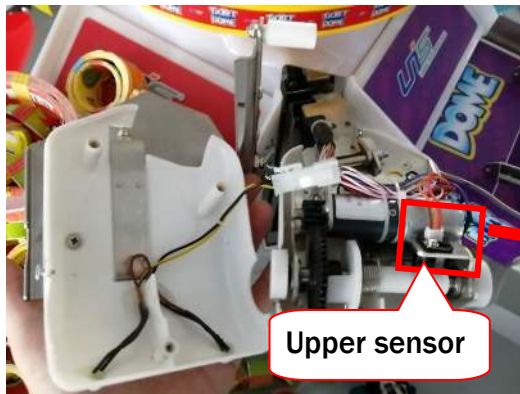

Step 2 Open the Scoop upper shell. Locate the Upper sensor. Unplug the connector. Utilize Phillips screwdriver to loosen the screw to remove Upper sensor.