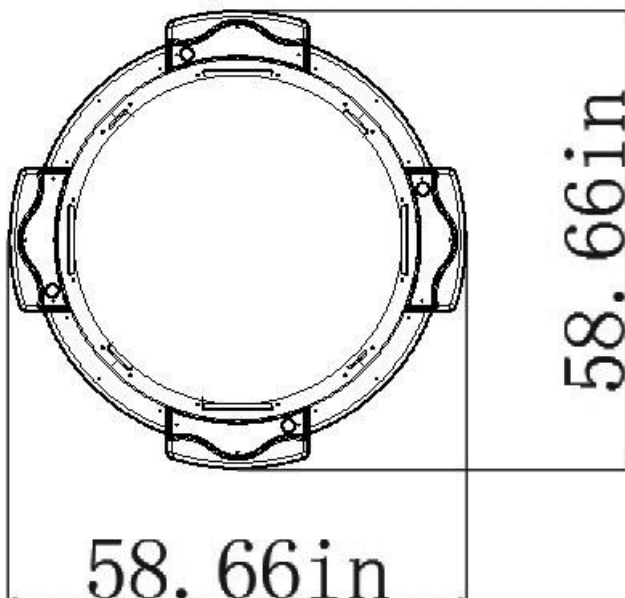

Depth: 58.66" (1490mm)

Height: 56.94"(1515mm)

Weight: Approximately 380.37 lb (345kg)

Model No: T-351

Part No: T151

 **NOTICE:** After turning off the game, please wait at least 1 minute before restarting again.