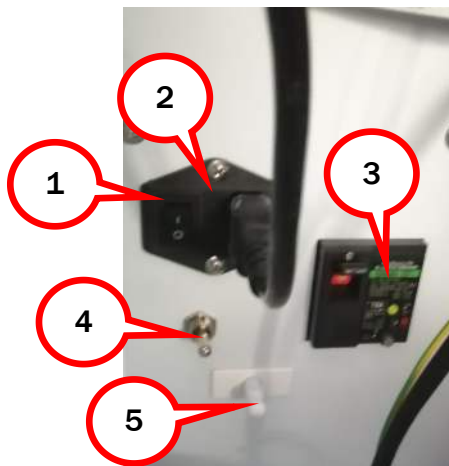

No.	Part No.	Drawing No.	Name	Qty
1	T151-444-000	PQXS.DQ-44	Filter	1
2	T151-445-000	PQXS.DQ-45	Fuse	1
3	T151-443-000	PQXS.DQ-43	Residual current circuit breaker	1
4	T151-428-000	PQXS.DQ-28	Toggle switch	1
5	T151-442-000	PQXS.DQ-42	Shut-off switch	1