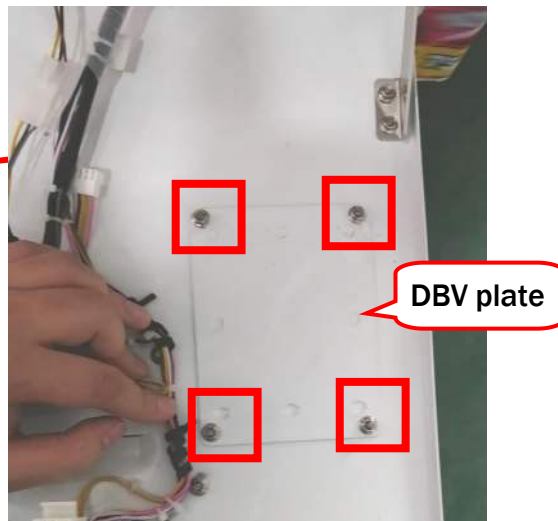

4.6 DBV Installation

Step 1 Locate the Coin door. Open the coin door. Utilize Spanner(5.5/7) to loosen 4 nuts to remove DBV plate.

Step 2 Utilize knife or scissors to cut properly decal position for DBV.