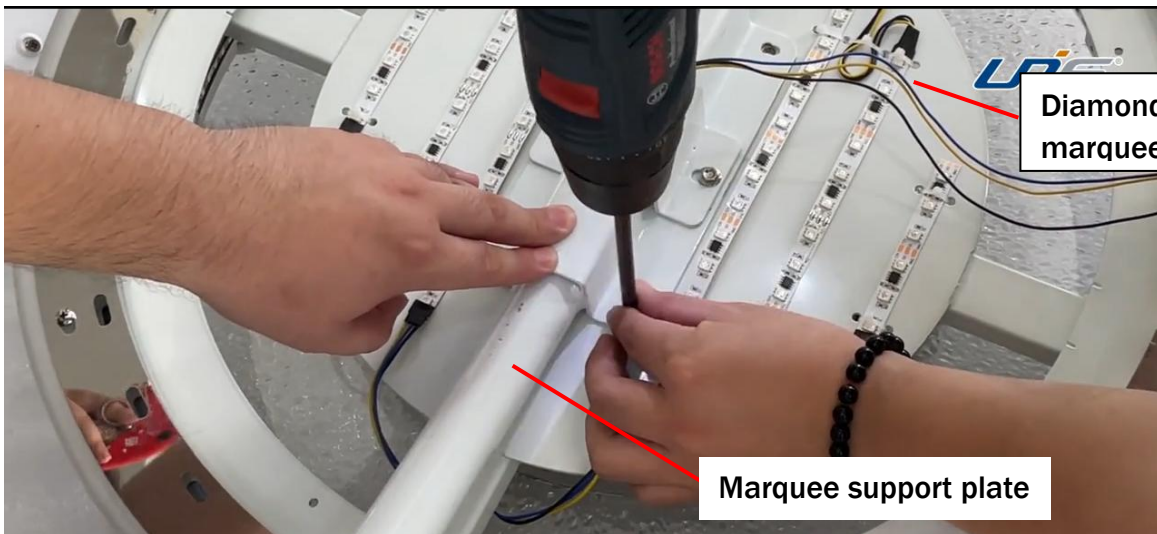

Step 3 Place Card reader on it. Utilize Allen wrench(2.5mm) to tighten 4 screws to Card reader. Connect Card reader connector.

NOTE: The installation of the Card reader is to be completed by each individual location. (Not included)

Step 3 Place DBV on it. Utilize Spanner(5.5/7) to tighten 4 nuts to DBV. Connect DBV connector.

NOTE: The installation of the DBV is to be completed by each individual location. (Not included)

4.7 Machine Installation

Step 1 Locate Diamond marquee. Loosen screws to remove Diamond marquee base plate.

Step 2 Place Marquee support plate on the Diamond marquee. Utilize cross recessed pan head screws to secure.

Step 3 Install the Diamond marquee base plate back

Step 4 Place Diamond marquee to the Cabinet. Insert the Marquee connector into the cabinet hole; Utilize screws to secure the Marquee.

Note: The side with the cable connector should be installed on the Service door between Yellow and Red player, where the IO-board locates.