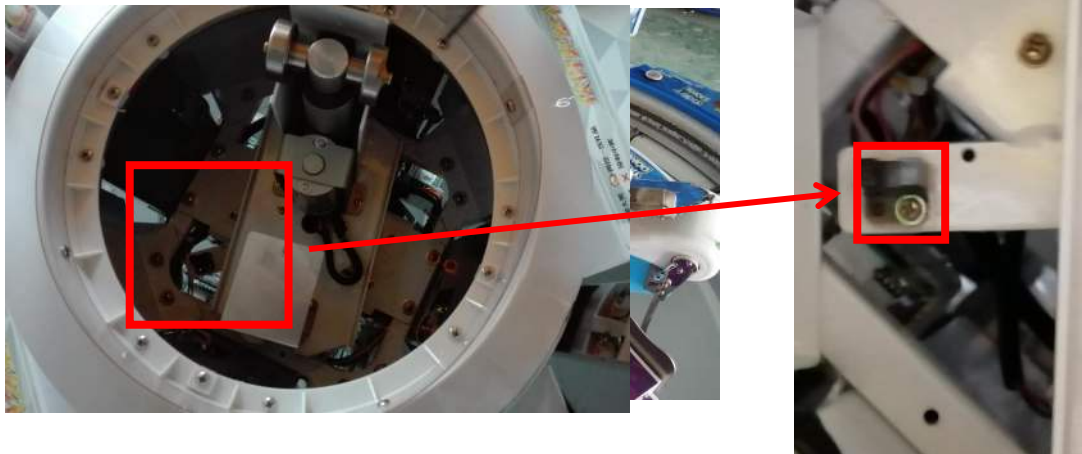

Step 2 Locate the Pusher sensor. Unplug the connector. Utilize Phillips screwdriver to loosen screw to remove Pusher sensor.