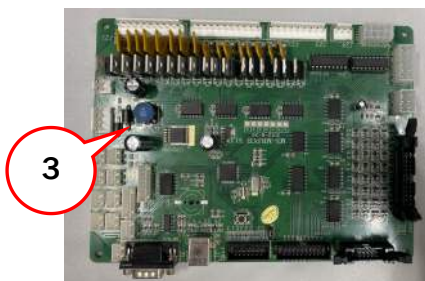

14

3

2

15

6

4

5

No.	Part No.	Drawing No.	Name	Spec	Qty
1	T151-407-000	PQXS.DQ-07	Light board	XS_BONUS_CEC.PCB V2.0	4
2	T151-406-000	PQXS.DQ-06	LED PCB board	XS_ZM.PCB V1.1	4
3	T151-411-000	PQXS.DQ-11	Inside breath light	181.1 in(4.6m)	1
4	T151-412-000	PQXS.DQ-12	Outside breath light	196.8 in(5m)	1
5	T151-413-000	PQXS.DQ-13	Bottom breath light	165.3 in(4.2m)	1
6	T151-414-000	PQXS.DQ-14	Outside line breath light	23.6 in(0.6m)	8
7	T151-415-000	PQXS.DQ-15	Marquee breath light	21.65 in(0.55m)	1
8	T151-416-000	PQXS.DQ-16	Marquee light 1	9.8 in(0.25m)	2
9	T151-417-000	PQXS.DQ-17	Marquee light 2	7.8 in(0.2m)	2
10	T151-418-000	PQXS.DQ-18	Marquee light 3	3.9 in(0.1m)	2
11	T151-419-000	PQXS.DQ-19	Marquee inside light	59.0 in(1.5m)	1
12	T151-420-000	PQXS.DQ-20	Marquee upper white light	63.9 in(1.625m)	1
13	T151-421-000	PQXS.DQ-21	Marquee bottom white light	67.9 in(1.725m)	1
14	T151-422-000	PQXS.DQ-22	Scoop light	ADS-219CW	12
15	T151-423-000	PQXS.DQ-23	Light bulb	Green	8
16	T151-459-000	23100000005	Ticket dispenser	CL-022Q-270	4
	T151-460-000	29790700002	Ticket converted board	TICK-CH.PCB	4