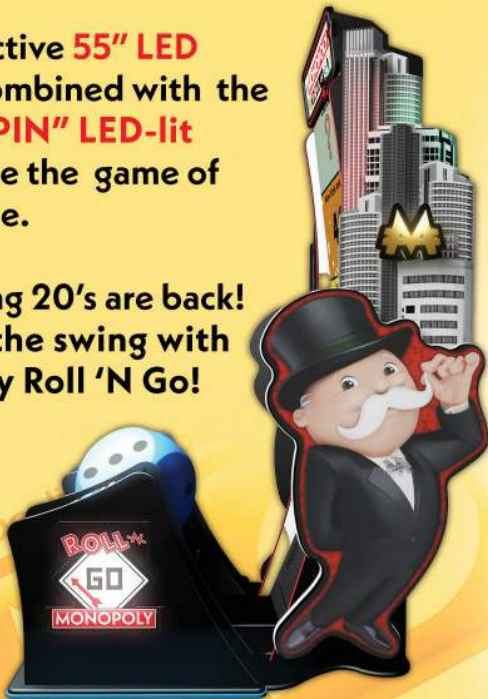

Skillfully spin the **LED-lit dice** to land on properties. Collect the same color family to win a **Monopoly Bonus**.

Multi-Color LED-lit Dice!

Life size Mr. Monopoly provides the perfect social media photo op!

Two attractive **55" LED** screens combined with the **"MUST SPIN" LED-lit dice** create the game of the decade.

The roaring 20's are back! Get into the swing with **Monopoly Roll 'N Go!**

Dimensions:
 220v@4amps
 L 83in (211cm)
 W 52in (132cm)
 H 119in (303cm)
 220v@4amps
 110V@7amps