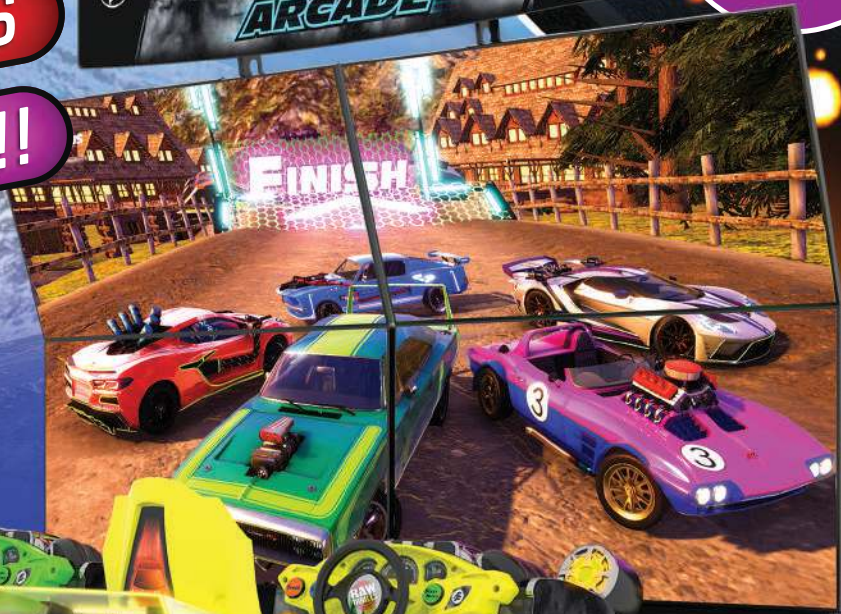

FAST & FURIOUS

ARCADE

DUAL 65" UHD

LINK 8!!!

THRILL-D MOTION

SECRET MISSIONS

6 WILD TRACKS!!!

8 SUPER CARS

QR CODE STATS

FREE!
MARQUEE
FOR TWIN

SINGLE CABINET DIMENSIONS:
8'10 3/4" H X 4'9 1/4" W X 9'11 1/4" D
APPROXIMATE WEIGHT 1,100LBS. (500KG)

BETSON™

Contact Betson Sales:

(800) 524-2343 | sales@betson.com | www.betson.com