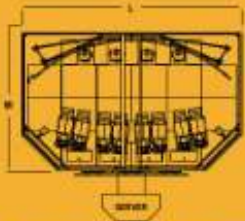

SPECIFICATIONS

SCALABLE FROM
4 TO 40 SEATS

DARK RIDE 8 SEATS

FOOTPRINT

Seats:	8
Width:	16' (4.9m)
Width including server space:	20'6" (6.3m)
Length:	26' (7.9m)
Min. ceiling height:	13'11" (4.25m)
Screen:	24'7" x 9'10" (7.5m x 3m)