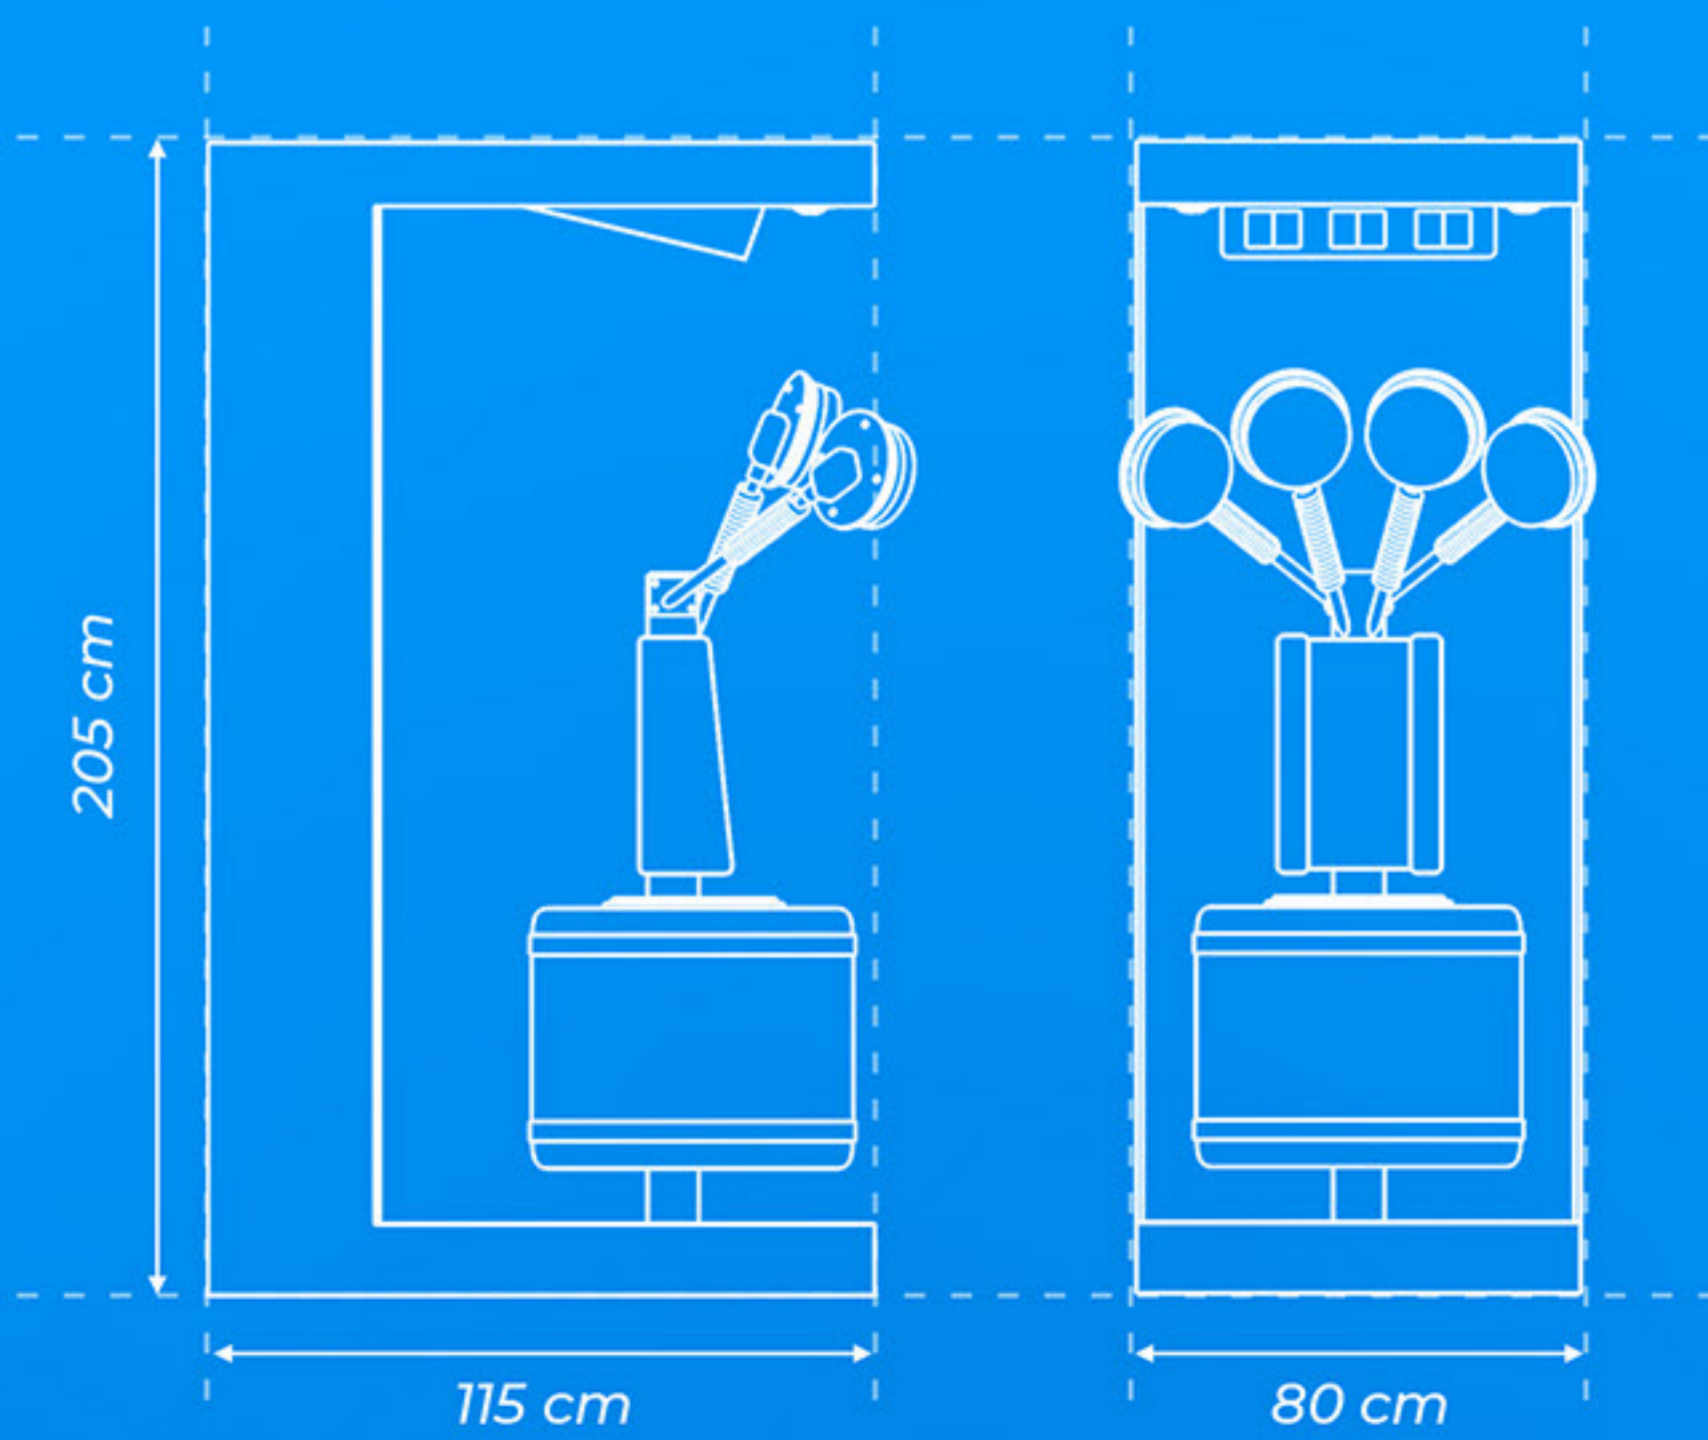

Dimensions of the device:
115 cm x 80 cm x 205 cm

Weight: **200 kg**

HIT THE GREEN SLIM!

Very small dimensions of the device:
130 cm x 90 cm x 190 cm

Weight: **170 kg**

**Option to add
your own design!**

BETSON™