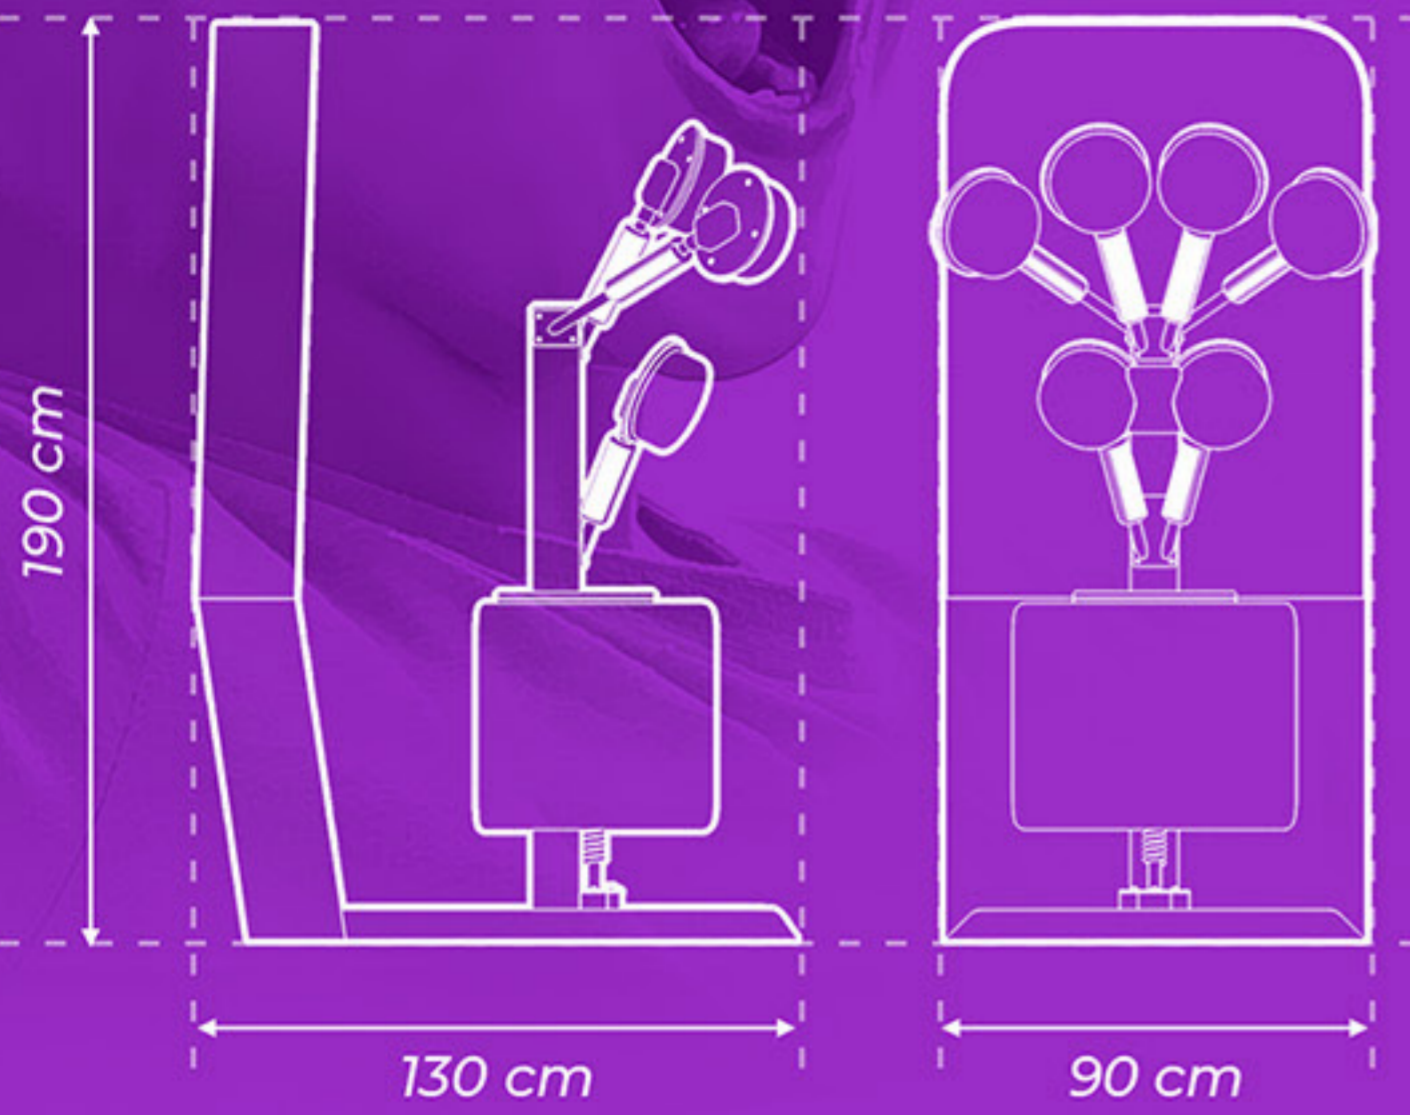

Dimensions of the device:
115 cm x 80 cm x 205 cm

Weight: **200 kg**

HIT THE GREEN SLIM!

Very small dimensions of the device:
130 cm x 90 cm x 190 cm

Weight: **170 kg**

**Option to add
your own design!**

BETSON™