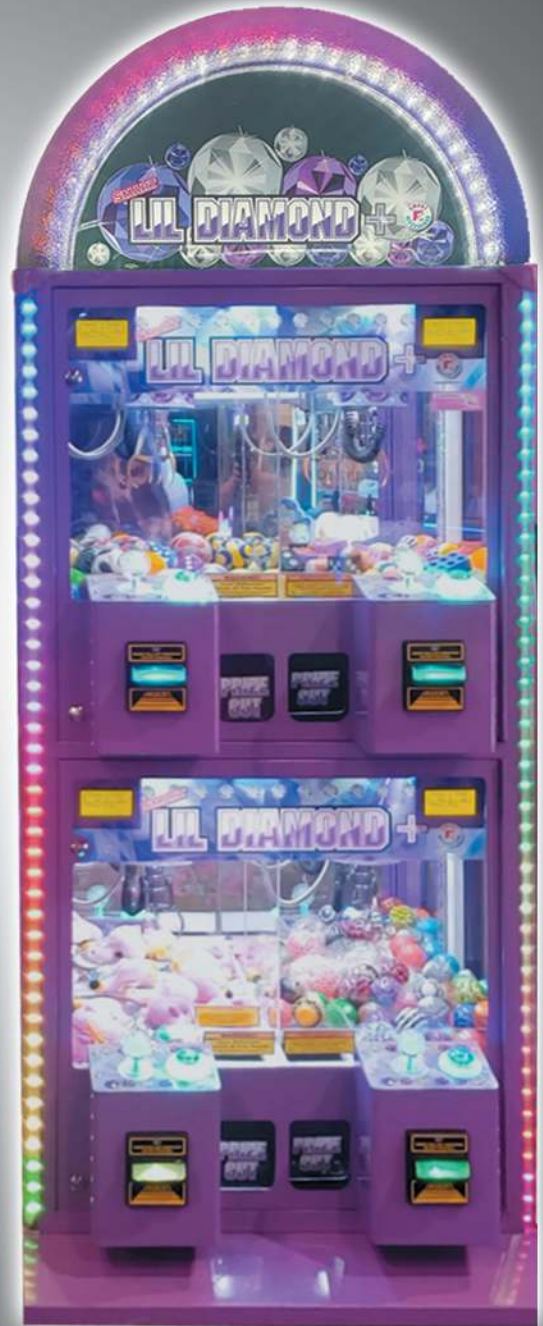

LIL DIAMOND PLUS™

4 CRANES 1 CABINET

- **Single LED color (Choose your color)**
- **Imonex Coin Mechanism**
- **4-way Joystick**
- **DBA Ready**
- **LED 7 Segment Display**
- **"Play Till You Win"**
  (On/Off Dip Switch setting)
- **Interactive Sound System**
- **Steel security padlock tabs on console and front glass door**
- **Tamper Resistant / Coat Hanger Proof Cabinet**
- **Independent Locking Coin Box**
- **Tempered Safety Glass**
- **Limited 1 Year Warranty**

NEW

SMART INDUSTRIES CORP., MFG. - 1901 BELL AVE. SUITE 12 - DES MOINES, IOWA 50315 U.S.A.
1-800-553-2442 FAX (515) 265-3148 WWW.SMARTIND.COM