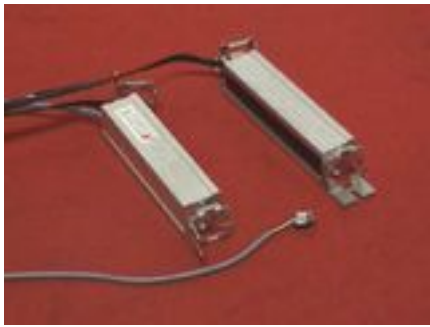

3500.0600
Wheel fixed small ertalon

3500.0190
Wheel free small

2610.5215
**Flu-tube fitting 50Hz 2x15W
220V**

2615.3315
Fluorescent tube F33 15W

9060.2844
IR-detection 8 channels small

9002.0021
Pc board gantry-stop

9236.0321
Unit vendi controller

9239.0315
Unit vendi supply 115V 1-pl

9239.0305
Unit vendi supply 230V 1-pl

9015.0223
Cable central plate - gantry GL

2540.0020
Lead 3x1 3M euro-app plug

9015.0957
Loom intelli coin