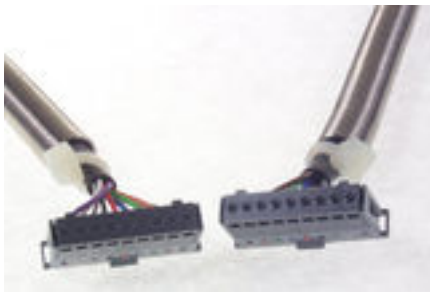

9236.0321
Unit vendi controller

9239.0315
Unit vendi supply 115V 1-pl

9239.0305
Unit vendi supply 230V 1-pl

9015.0223
Cable central plate - gantry GL

2540.0020
Lead 3x1 3M euro-app plug

9015.0957
Loom intelli coin

9015.0908
Loom intelli coin 2x NRI/WH

9015.0973
Loom intelli coin 2x S10

9015.0950
Loom intelli gantry

9090.0956
Unit loom intelli joystick