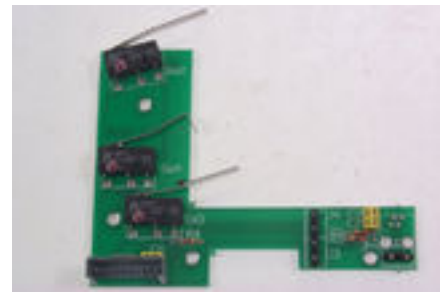

3500.0600
Wheel fixed small ertalon

3500.0190
Wheel free small

2610.5215
**Flu-tube fitting 50Hz 2x15W
220V**

2615.3315
Fluorescent tube F33 15W

9060.2844
IR-detection 8 channels small

9002.0021
Pc board gantry-stop

9236.0321
Unit vendi controller

9239.0315
Unit vendi supply 115V 1-pl

9239.0305
Unit vendi supply 230V 1-pl

9015.0223
Cable central plate - gantry GL

2540.0020
Lead 3x1 3M euro-app plug

9015.0957
Loom intelli coin