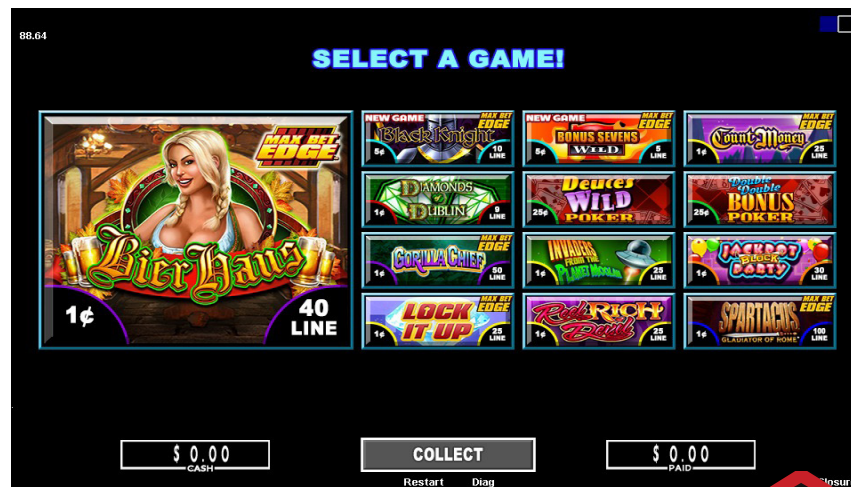

Gorilla Chief

- G+ Deluxe branded theme
- Before the pays are evaluated, all jungle reveal symbols are changed to a symbol from the payable
- Each bonus symbol participating in the bonus trigger after 5, adds an additional 5 Prime Spins
- When max betting, wins of $200 or more will be boosted up to $500 with Max Bet Edge

Spartacus Gladiator of Rome

- A 5x4 reel set and a 5x12 reel set combine to offer up to 100 lines of volatile slot excitement!
- Oversized symbols increase your chances of multiple high symbol wins at once
- WILD reels on the 5x4 reel set replicate and expand to fill all 12 symbols in the corresponding reel of the Colossal Reel set.
- Prime Spin bonus offer nudging WILD reels
- When max betting, wins of $200 or more will be boosted up to $500 with Max Bet Edge

Invasions From The Planet Moolah

- Classic Cascading Reels Theme
- Winning combinations are evaluated and the symbols that take part in all payable-defined combinations disappear and are replaced by new symbols coming in from above. Cascades continue until no new payable-defined combinations are formed.
- 8 or more cascades award 80x total bet

Software Part Number	CPU	Cabinet Style
SE7B-000-10XX	CPU-NXT 2	BB2E

Main Screen

Diamonds of Dublin

- The classic game that players know and love in a 3 reel video format
- Diamonds of Dublin is a new mathematical experience offering a "Dublin" wild symbol that multiplies any winning combination by 2x in addition to a Clumped Wild

Lock It Up

- Each diamond symbol which participates in the bonus triggers becomes wild and locks for the remainder of the bonus
- When max betting, wins of $200 or more will be boosted up to $500 with Max Bet Edge

Double Double Bonus Poker

- Double Double Bonus Poker utilizes one 52-Card deck
- The player is awarded for draw hands featuring Jacks Or Better, Two Pair, 3 of a Kind, Straight, Flush, Full House, 4 of a kind 5 -K, 4 of a kind 2,3 or 4, 4 of a kind Aces, 4 of a kind 2,3 or 4 with A-4, 4 of a kind Aces with 2,3 or 4, Straight Flush, Royal Flush

Deuces Wild Poker

- Deuces Wild utilizes one 52-Card deck where the "2" of any suit is Wild for any card in any suit

Bob Hansen: (630) 238-8876 | bhansen@betson.com
Mark Meenan: (630) 238-8825 | mmeenan@betson.com
Rick Kirby: (781) 821-8535 | rkirby@betson.com

www.betson.com/gaming