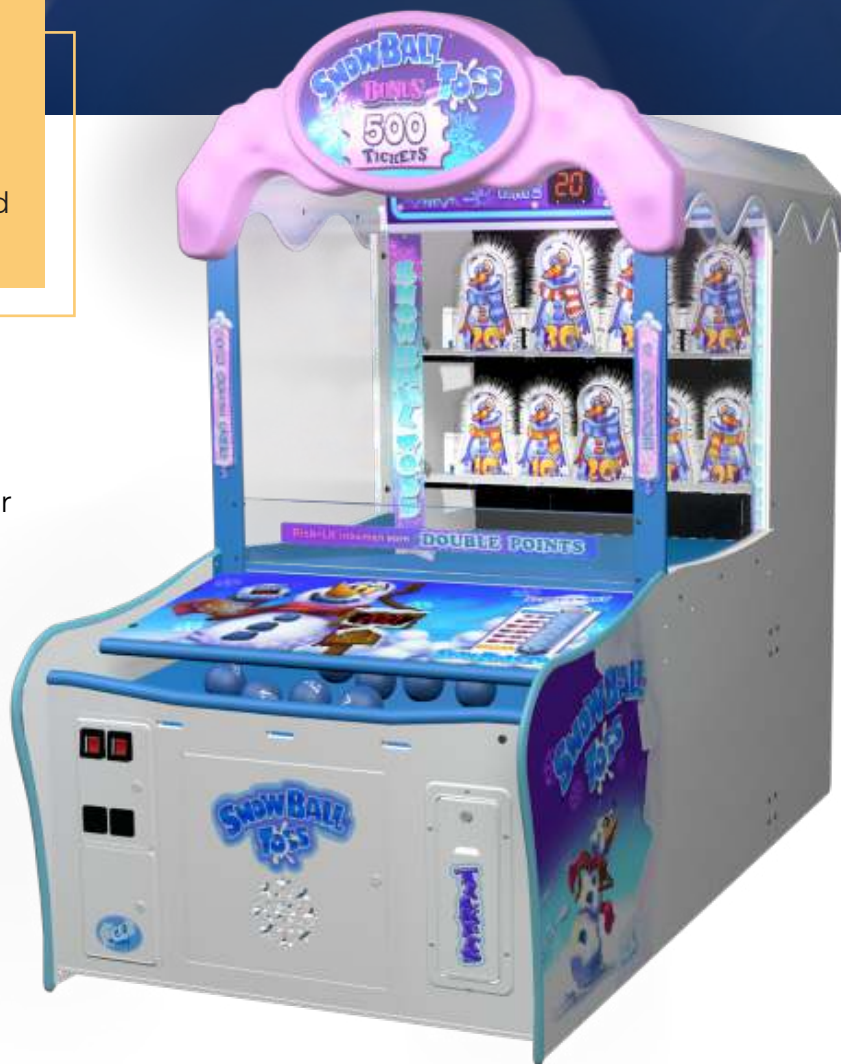

SNOWBALL TOSS

Take down the friendly snowmen, with this winter wonderland themed ball toss game. Knock down the snowmen with soft blue “snowballs”. The more snowmen that are knocked down the more points you scored and tickets you win.

Features:

- This new “mini” Down the Clown is perfect for those in the “tween” age group
- The shorter throwing distance is less intimidating, allowing younger players the ability to hit more snowmen
- Overhauled with a new LED package, Snowball Toss is ready to shine

Product Specifications

Set Up Dimensions

Height: 78" | Width: 45" | Length: 86.5"