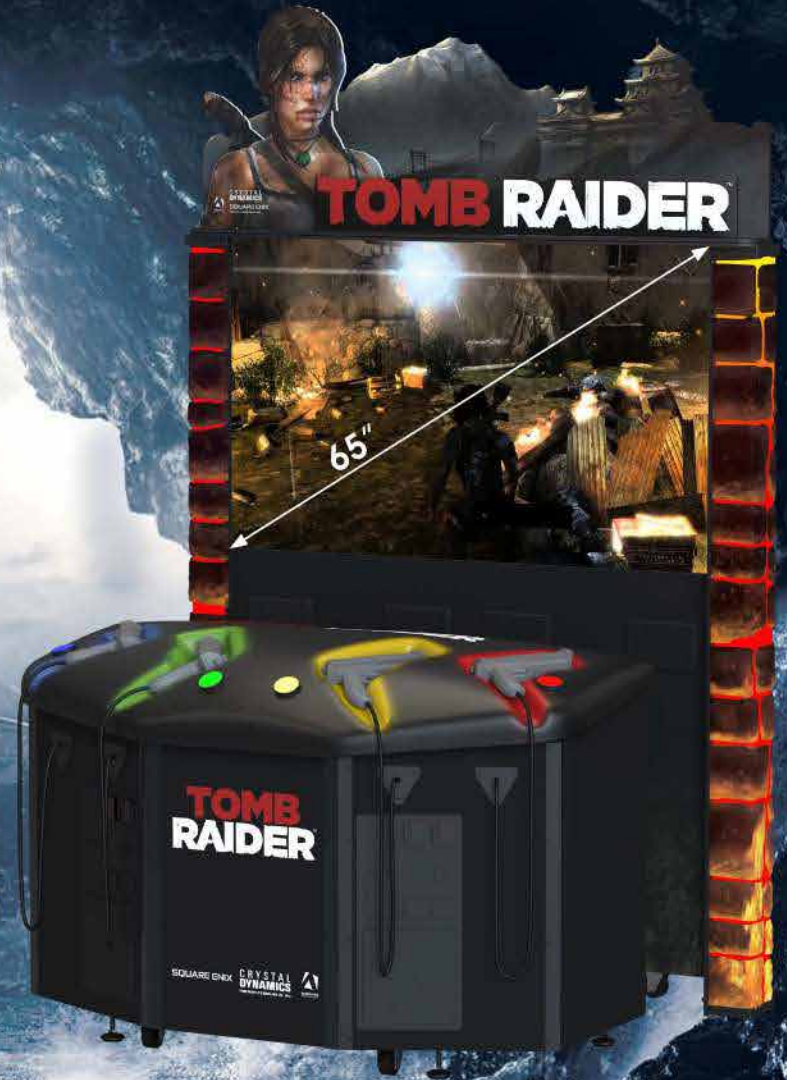

TOMB RAIDER™

4 -player shooting game

3 breathtaking chapters

60 minutes of gameplay time

UNIT'S SPECS

PRODUCT DIMS	42" L x 107" W x 111" H	WEIGHT	750 LBS + 150 LBS
SHIPPING DIMS	1x 90" L X 45" W x 67" H 1x 113" L x 6" W x 63" H	VOLTAGE	110V-3 AMPS 220V-1.5 AMPS

UNIT'S SPECS

PRODUCT DIMS	66" L x 55" W x 101" H	WEIGHT	650 LBS
SHIPPING DIMS	45" L X 68" W x 84" H	VOLTAGE	110V-3 AMPS 220V-1.5 AMPS

SQUARE ENIX
TOMB RAIDER © SQUARE ENIX LTD. 2012
CRYSTAL DYNAMICS

BETSON™
(800) 524-2343 | sales@betson.com
www.betson.com