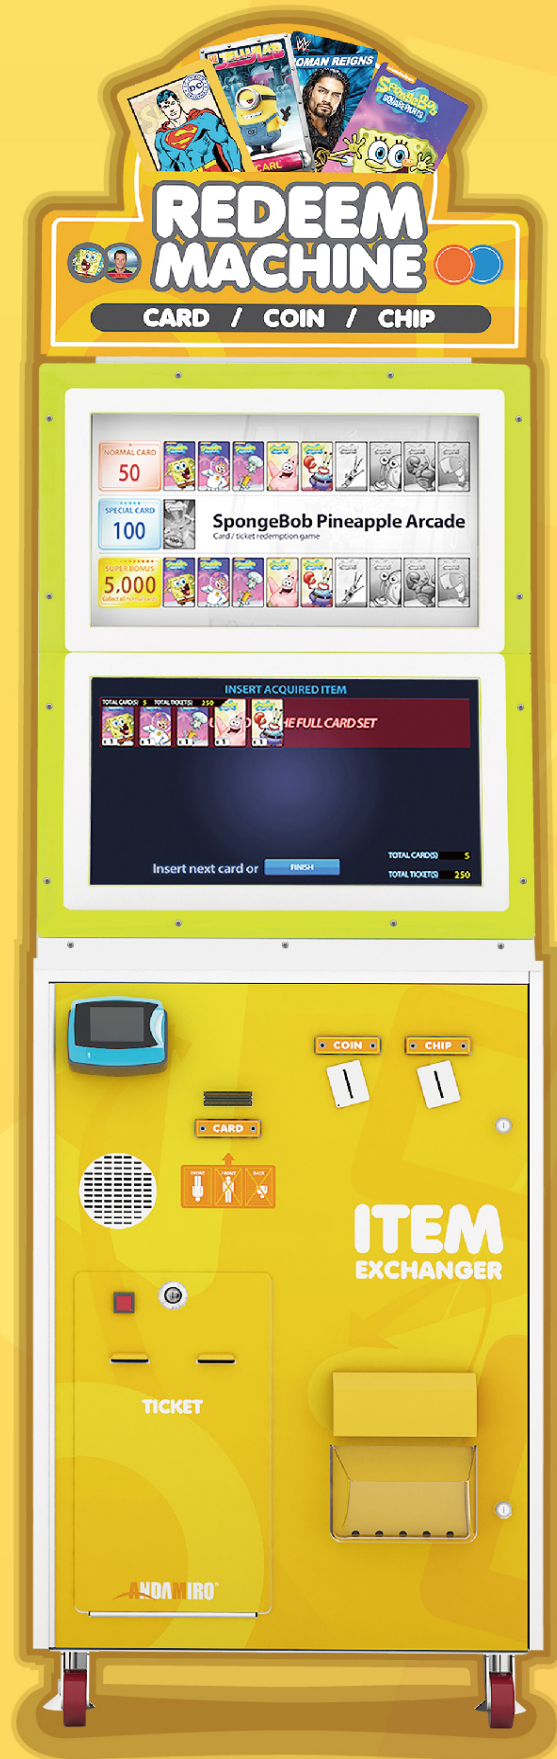

# THE REDEEM MACHINE

•Andamiro's high-tech, interactive self-service kiosk accepts, validates and counts collectible redemption cards, coins and chips.

•Ships ready for Andamiro's SpongeBob, Minions and WWE game cards, as well as Bandai Namco's DC Superheroes cards.

•High-capacity solid-state SSD supports expansion capabilities for additional game cards and items.

•Recognizes bonus sets and awards "e-tickets" and points, accordingly.

•Compatible with popular swipe-card cashless systems, including Embed, Intercard and Sacoa.

•Ships with dual ticket dispensers for traditional "ticket" venues.

•Helps prevent card fraud and theft. Reads barcoded and RFID cards. Securely stores high-value trade-ins.

•Self-service operation eliminates need for staff intervention, reducing bottlenecks at the redemption center.

•Dual screens (23inch) enable user-friendly experience

Dimensions, Weight & Power : 25.6"(W 650mm) x 32.5"(D 825mm) x 91"(H 2310mm) 220 lbs. (100 kg) / 120V, 75W, 50~60Hz.

**ANDAMIRO**<sup>®</sup> **BETSON**<sup>™</sup>