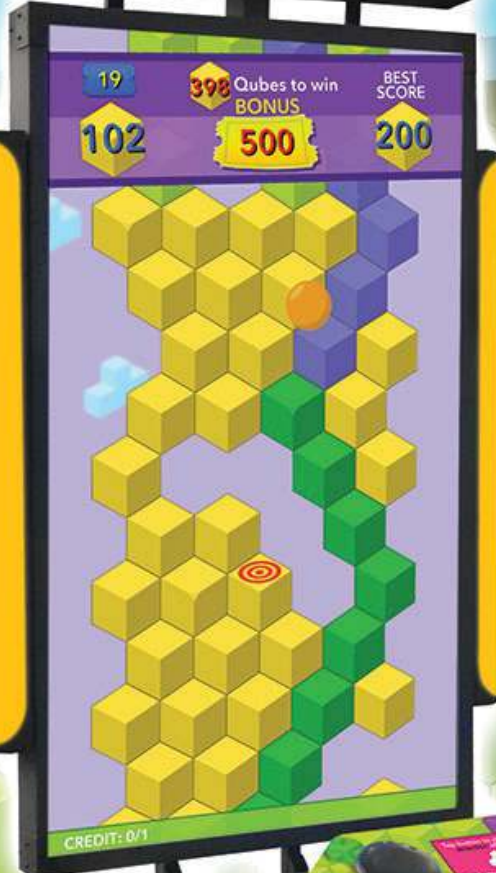

QUBES™

Qubes™ is a fun, fast paced runner that is easy to play, yet difficult to master!

Tap the button to change the direction of the ball while navigating down the playfield.

Collect coins and power-ups to assist you as the ball bounces down the Qubes™ while avoiding the obstacles.

Ketchapp

©No Monkey. All Rights reserved. Published under License from Ubisoft.

COASTAL
AMUSEMENTS INC.

SHIPPING DIMENSIONS

Width: 40" / 102 cm
Depth: 65.5" / 166 cm
Height: 58" / 147 cm
Weight: 525 lbs / 238 kg