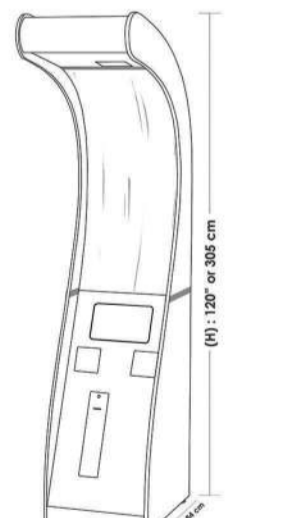

## SPACE REQUIREMENT

Projection Size - 8ft x 6ft

Installed Dimensions:

W: 102" or 259 cm

L: 112" or 285 cm

H: 120" or 305 cm

Gaming Floor

(W): 102" or 262 cm

(L): 112" or 285 cm

Projection Size - 6ft x 5ft

Installed Dimensions:

W: 78" or 198 cm

L: 100" or 254 cm

H: 120" or 305 cm

Gaming Floor

(W): 78" or 66 cm

(L): 100" or 254 cm

Power Consumption 2.5 Amp@220V / 5 Amp@110V

Pallet: 31"(W) x 57"(L) x 78"(H)

Loading Capacity: 40' - 24 | 20' - 12