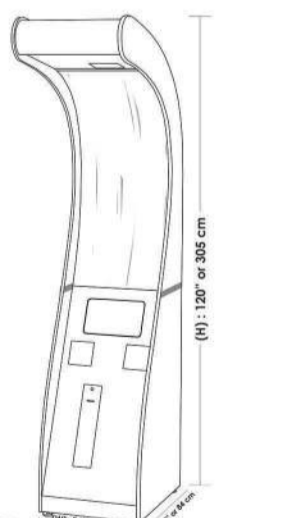

## SPACE REQUIREMENT

Projection Size - 8ft x 6ft

Installed Dimensions:

W: 102" or 259 cm

L: 112" or 285 cm

H: 120" or 305 cm

Gaming Floor

(W): 102" or 262 cm

(L): 112" or 285 cm

Projection Size - 6ft x 5ft

Installed Dimensions:

W: 78" or 198 cm

L: 100" or 254 cm

H: 120" or 305 cm

Gaming Floor

(W): 78" or 66 cm

(L): 100" or 254 cm

Power Consumption 2.5 Amp@220V / 5 Amp@110V

Pallet: 31"(W) x 57"(L) x 78"(H)

Loading Capacity: 40' - 24 | 20' - 12