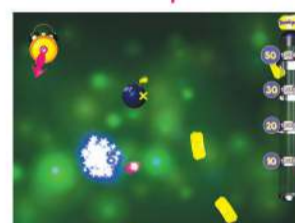

Ticket Jackpot