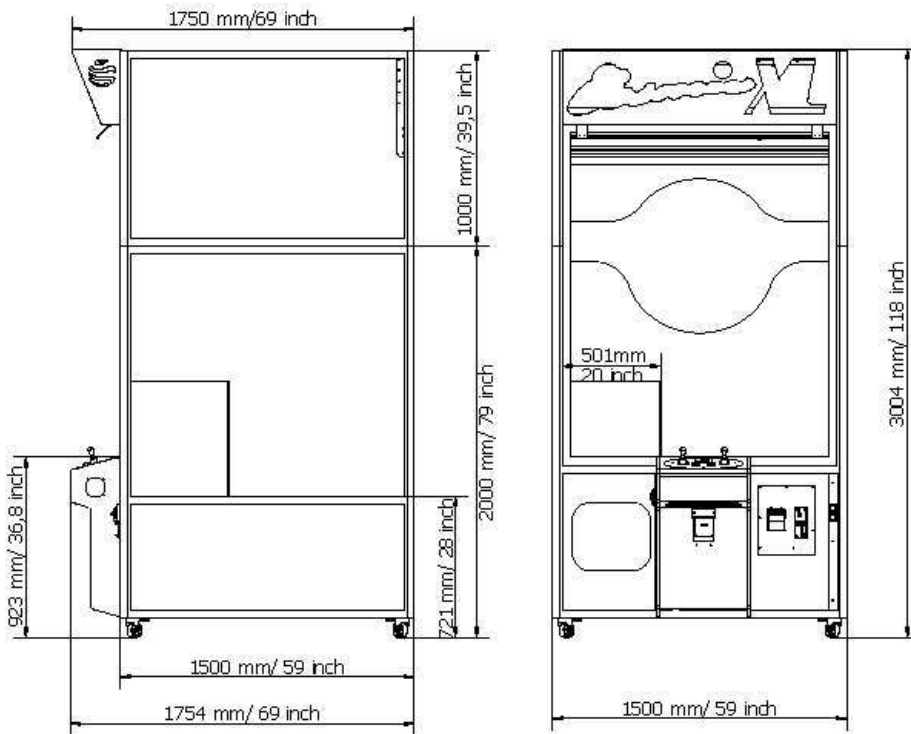

Cosmic XL

3000 mm

ELAUT®

Cosmic XL

3000 mm

ELAUT®

Bonus game

Triple dispenser
3 individual removable stackers

Fire & bonus button

Storage room

Large claw size "O"

XL Size

Bonus game
with tickets

Superior ROI

Multicolor changing
LED lightning

Weight: 470 kg / 1036 lb