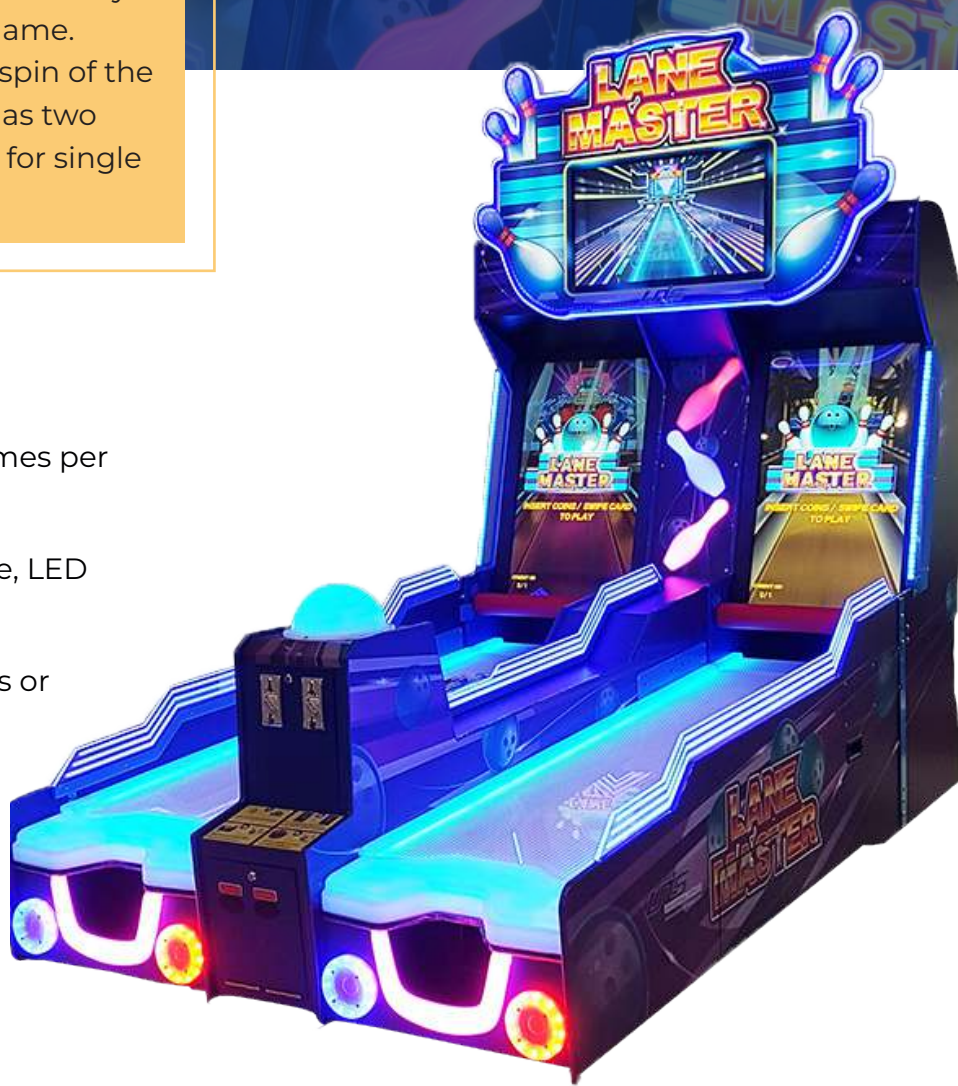

## LANE MASTER

Combine the physical fun of a traditional alley bowler with the flexibility of a video game. Sensors detect the speed, angle and spin of the ball and is translated on-screen. Sold as two lanes with a striking marquee; allows for single or dual play.

### Features:

- Operator adjustable number of frames per credit
- Bonus game, attractive demo mode, LED package
- Third screen with game instructions or custom operator content

#### Set Up Dimensions

Height: 116" | Width: 65" | Depth: 115" | Weight: 1315 lbs