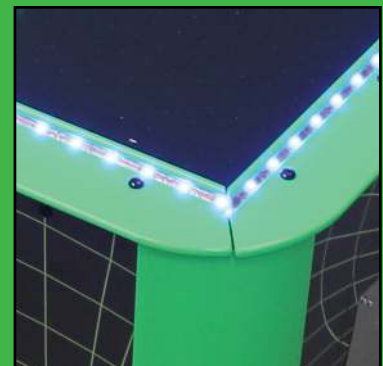

DYNAMANO

DYNAMO

BLACK HOLE TABLE HOCKEY

The Dynamo Black Hole reaches for the stars with a bold new shape, new Laser Green trim and exciting (and customizable) new features. Continued innovation from the makers of the number one selling table in the world.

New Black Hole Features:

- Compact new blacklight overhead with video monitors and speakers
- Speakers relocated to overhead for better projection and clarity.
- Cosmic Loop integrated leg and overhead support system
- Innovative "Cool down" feature for scoring player
- Amplified subwoofer mounted in cabinet for superior sound quality
- Laser Green blacklight-reactive trim and artwork
- Improved tapered goal-end design resists jams and blockage
- Spectacular "Instant Replay" feature shows last goal scored on overhead monitors.
- Rebound-responsive sound and full-perimeter LED lighting
- Top-rail LED lighting is countersunk and shielded to reduce potential for vandalism.
- End mount coin door and service door allow for side-by-side placement in locations, reducing footprint
- Video monitors allow for more convenient on-screen programming.
- Customizable play and attract-mode sounds
- Bill Acceptor, card reader and dual ticket dispensers available.

Classic Dynamo Features

- UV reactive glowing playfield with impact-resistant laminate and bold graphics
- Interactive sounds and LED lighting
- Roll-down coin mechanisms
- Protective Dynamo-logo three-piece shield set
- DBA plug and play ready
- Infrared optical jam-proof scoring assembly
- Safer, rounded top rail design, no add-on cover needed
- Proven long-life cabinet construction
- Dyna-Blast blower system for fast and responsive game play

End mount coin door for side-by-side placement (shown with available Bill Acceptor)

High resolution HDMI monitors integrated into the overhead lighting unit

Interactive LED lighting and rounded corner top rails