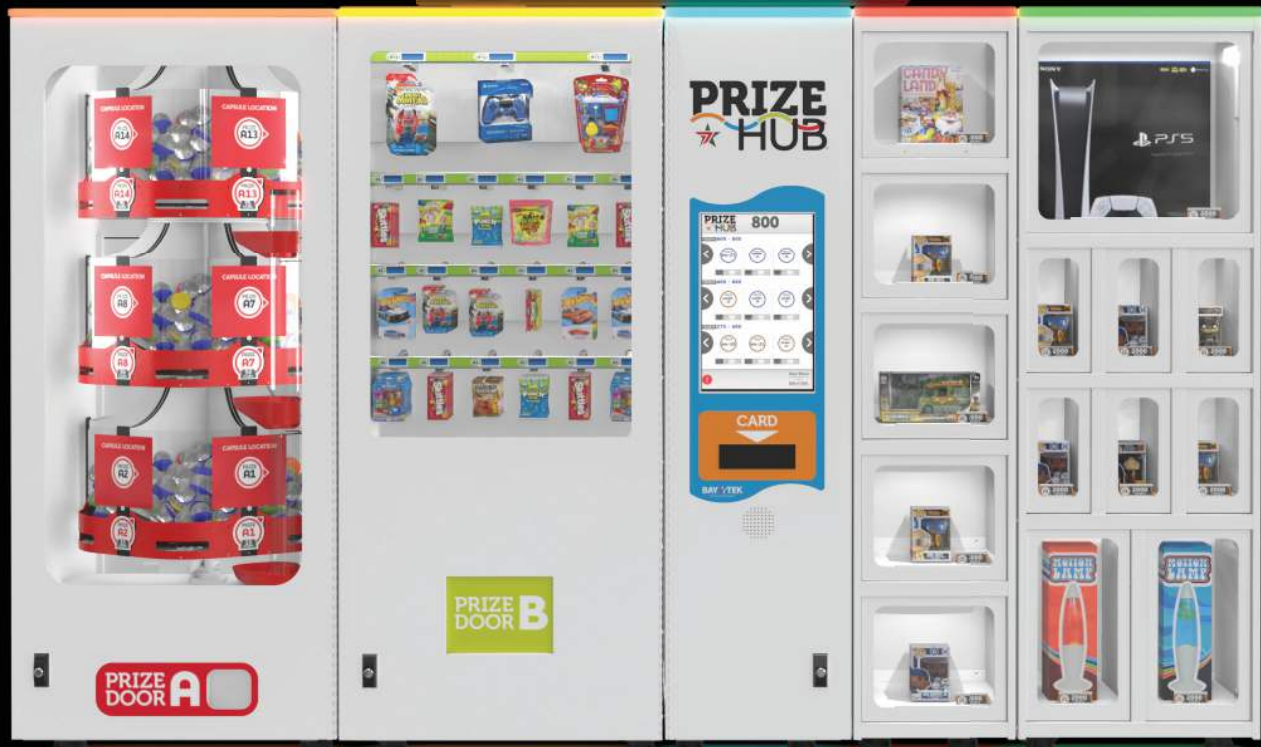

PRIZE HUB

adjustable
marquee

operator
controlled
RGB lighting

capsule
module

spindle xl
module

main
hub

locker
module

locker xl
module

increased
capacity

updated
user friendly
experience

BUILD THE ULTIMATE PRIZE SYSTEM WITH PRIZE HUB

START WITH A MAIN HUB

+

CHOOSE YOUR MODULES

NEW PHYSICAL FEATURES

- truly modular design
- customizable RGB lighting on top and bottom
- adjustable marquee
- power switch in each module
- unlimited number of modules per main hub
- simple serviceability with back access on each module

UPGRADED PHYSICAL FEATURES

- spindle xl has increased capacity with 21 spindles
- upgraded safety brackets on locker doors
- operator controlled attract mode for capsule module
- upgraded sensors for dispensing detection on the capsule module

MAIN HUB FEATURES

- updated UI/UX
- intuitive touchscreen navigation
- custom advertisements
- updated card system offering
- operator control on out of stock items
- prize selection aligns with total # of tickets
- browse to shop