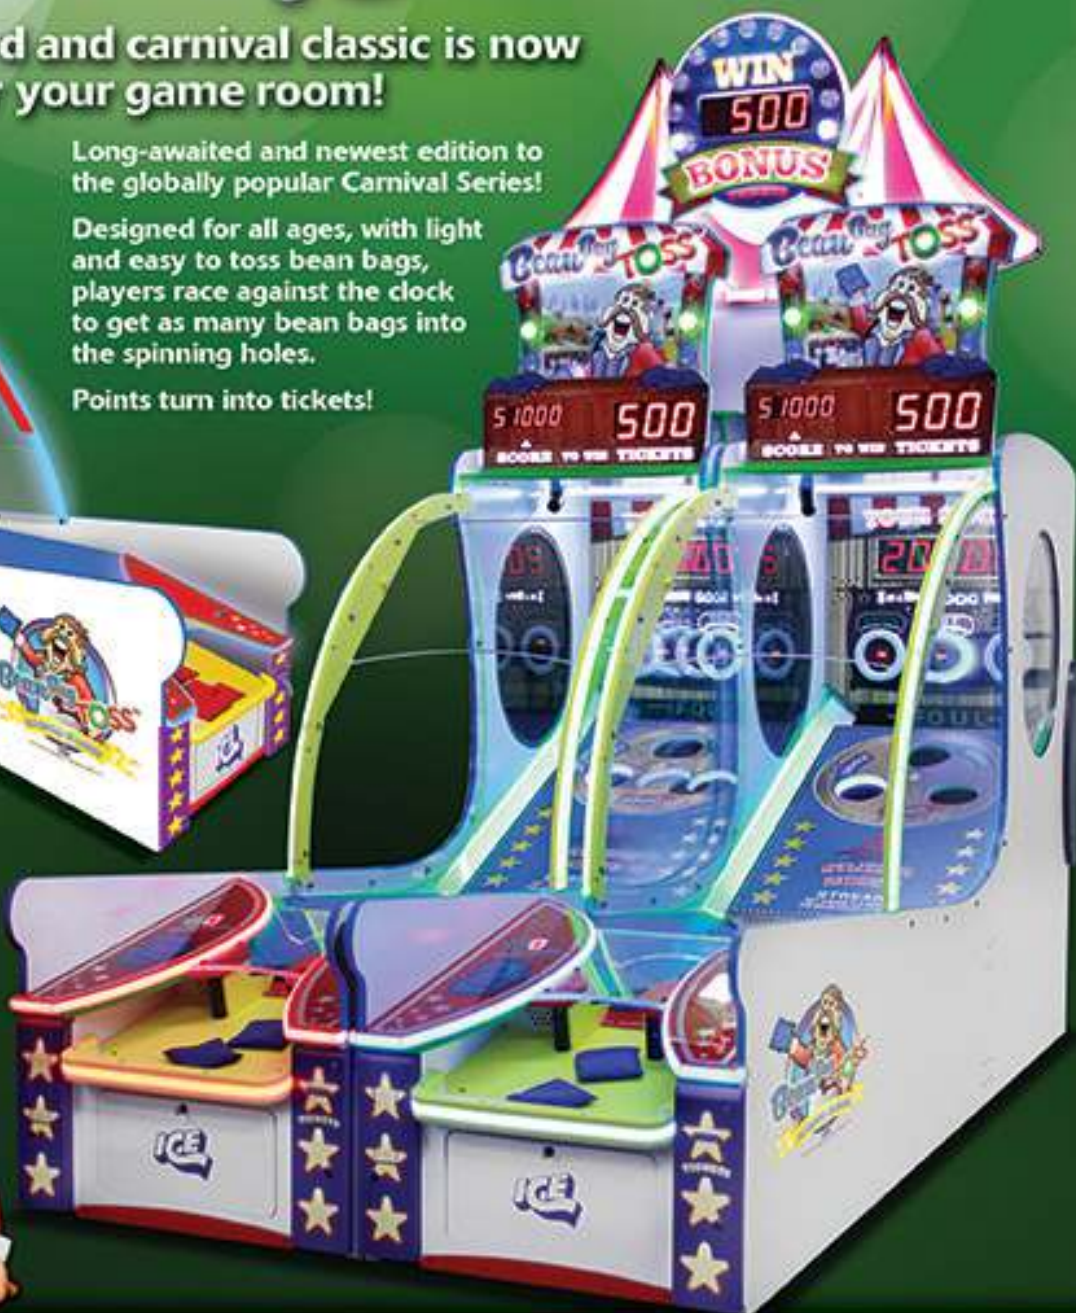

# The game you've "bean" waiting for...

## Bean Bag TOSS™

The backyard and carnival classic is now available for your game room!

Long-awaited and newest edition to the globally popular Carnival Series!

Designed for all ages, with light and easy to toss bean bags, players race against the clock to get as many bean bags into the spinning holes.

Points turn into tickets!

Bean Bag Toss  
Dimensions:  
L-135 in (3429 mm)  
W-36 in (914 mm)  
H-108 in (2743 mm)

Order Yours Today!

Innovative Concepts in Entertainment

716.759.0370 | play@icegame.com | www.icegame.com